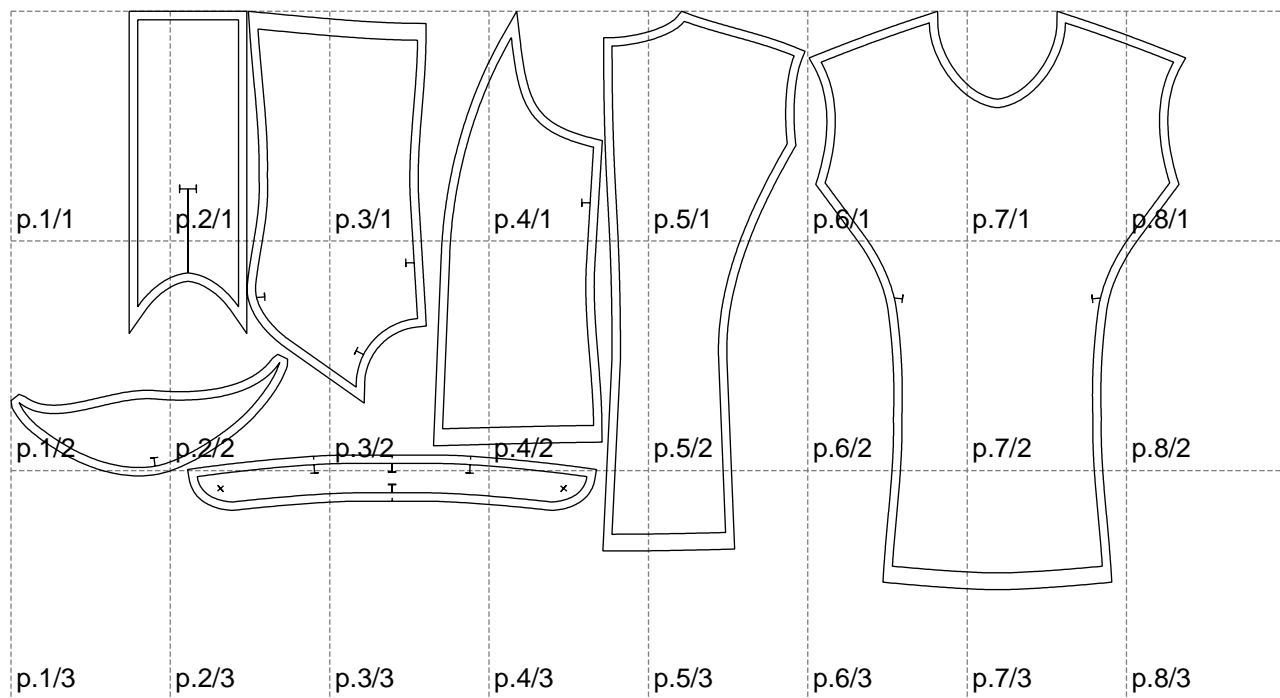

Not for print

Paper size: A4, size:1399.00 x688.49 mm

# Example

size:1499.00 x934.89 mm

Maneken =1 ver.0

rz\_1=170

rz\_16=116

rz\_17=100

rz\_18=98.8

rz\_19=124

rz\_20=121

---

. . . . .  
. . . . .  
. . . . .