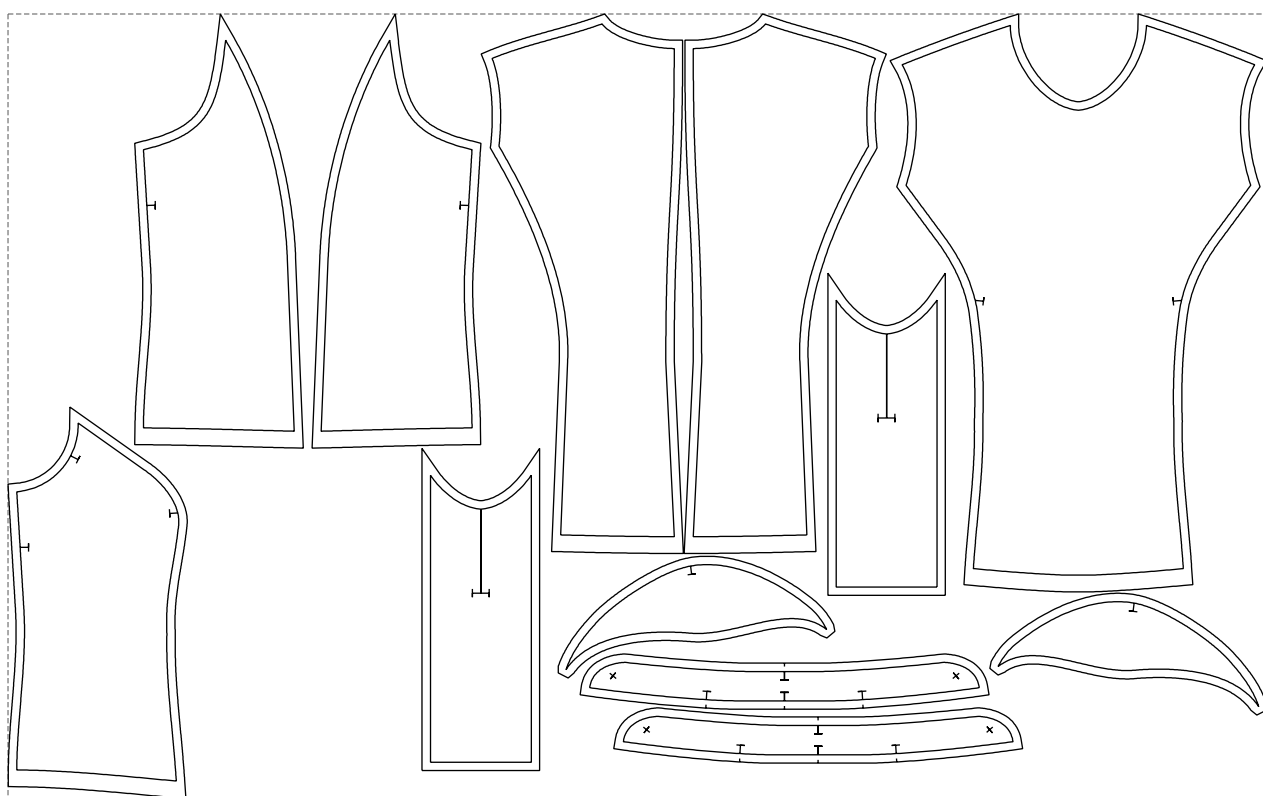

# Example

size:1499.00 x934.89 mm

Maneken =1 ver.0

rz\_1=170

rz\_16=116

rz\_17=100

rz\_18=98.8

rz\_19=124