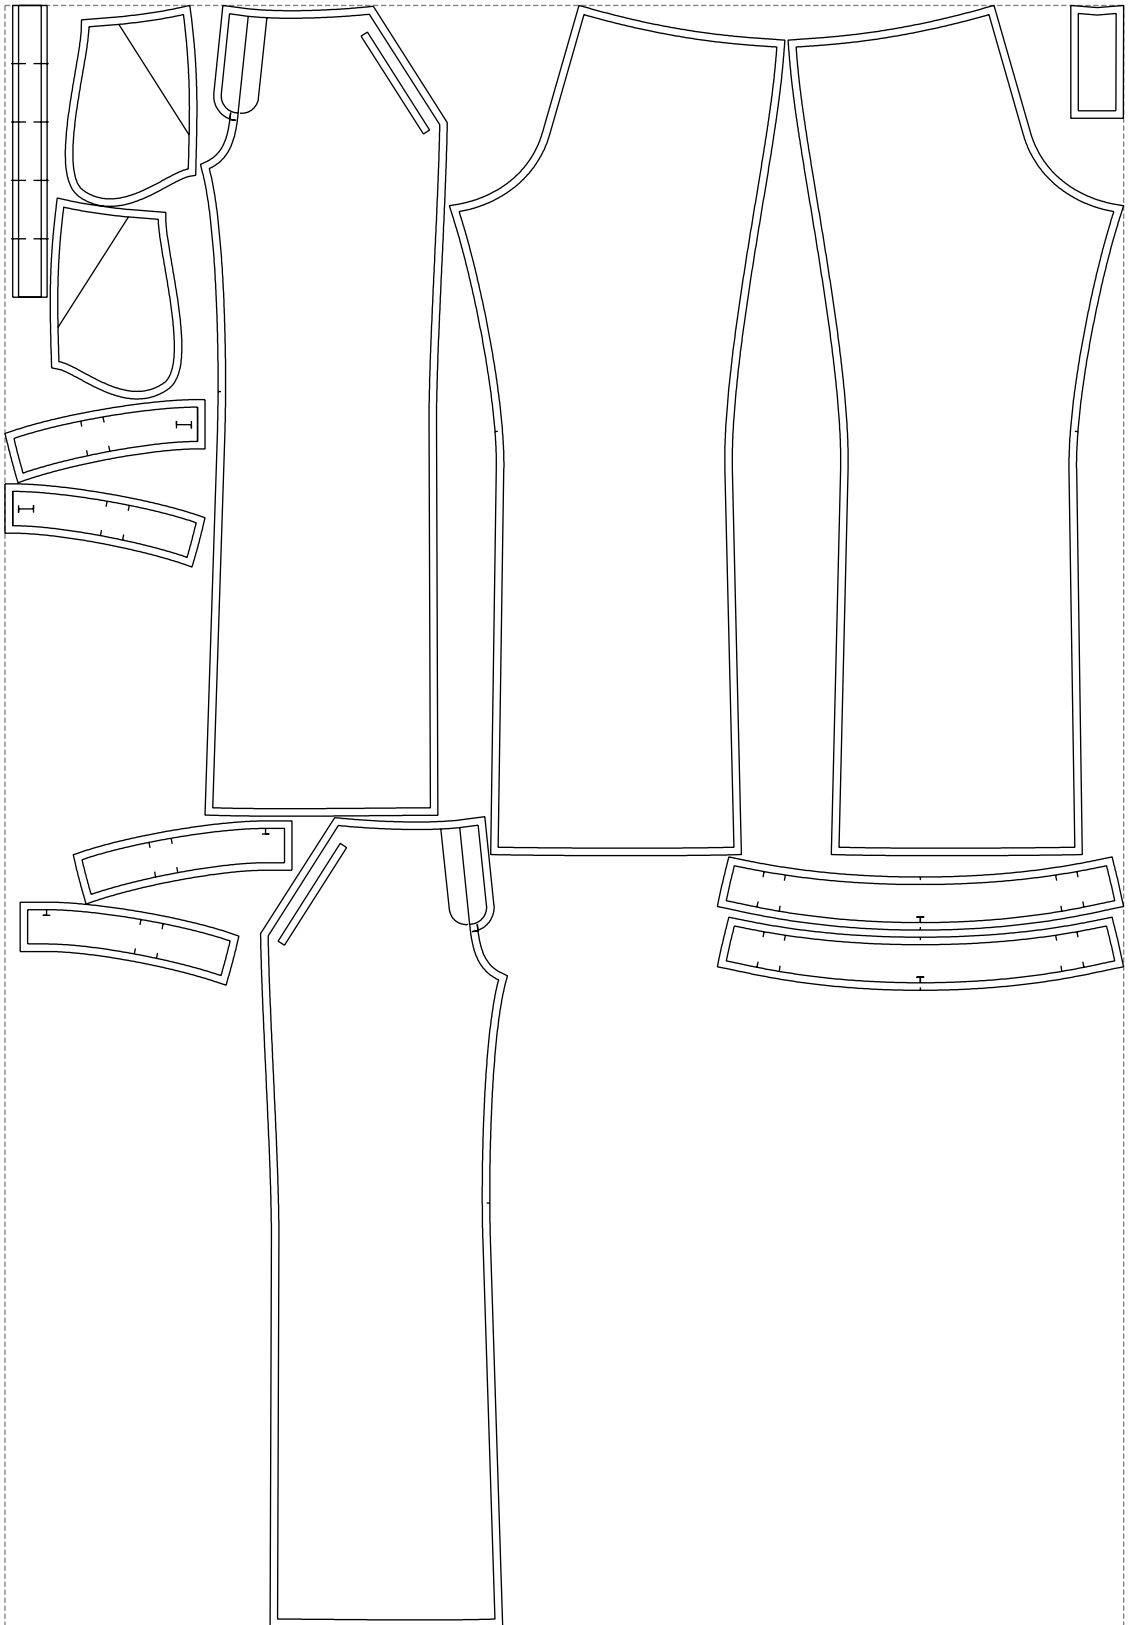

Not for print

Paper size: A4, size:1308.14 x1132.19 mm

# Example

size:1488.98 x2159.76 mm

Maneken =1 ver.0

rz\_1=170

rz\_16=104

rz\_17=88.9

rz\_18=84.4

rz\_19=112