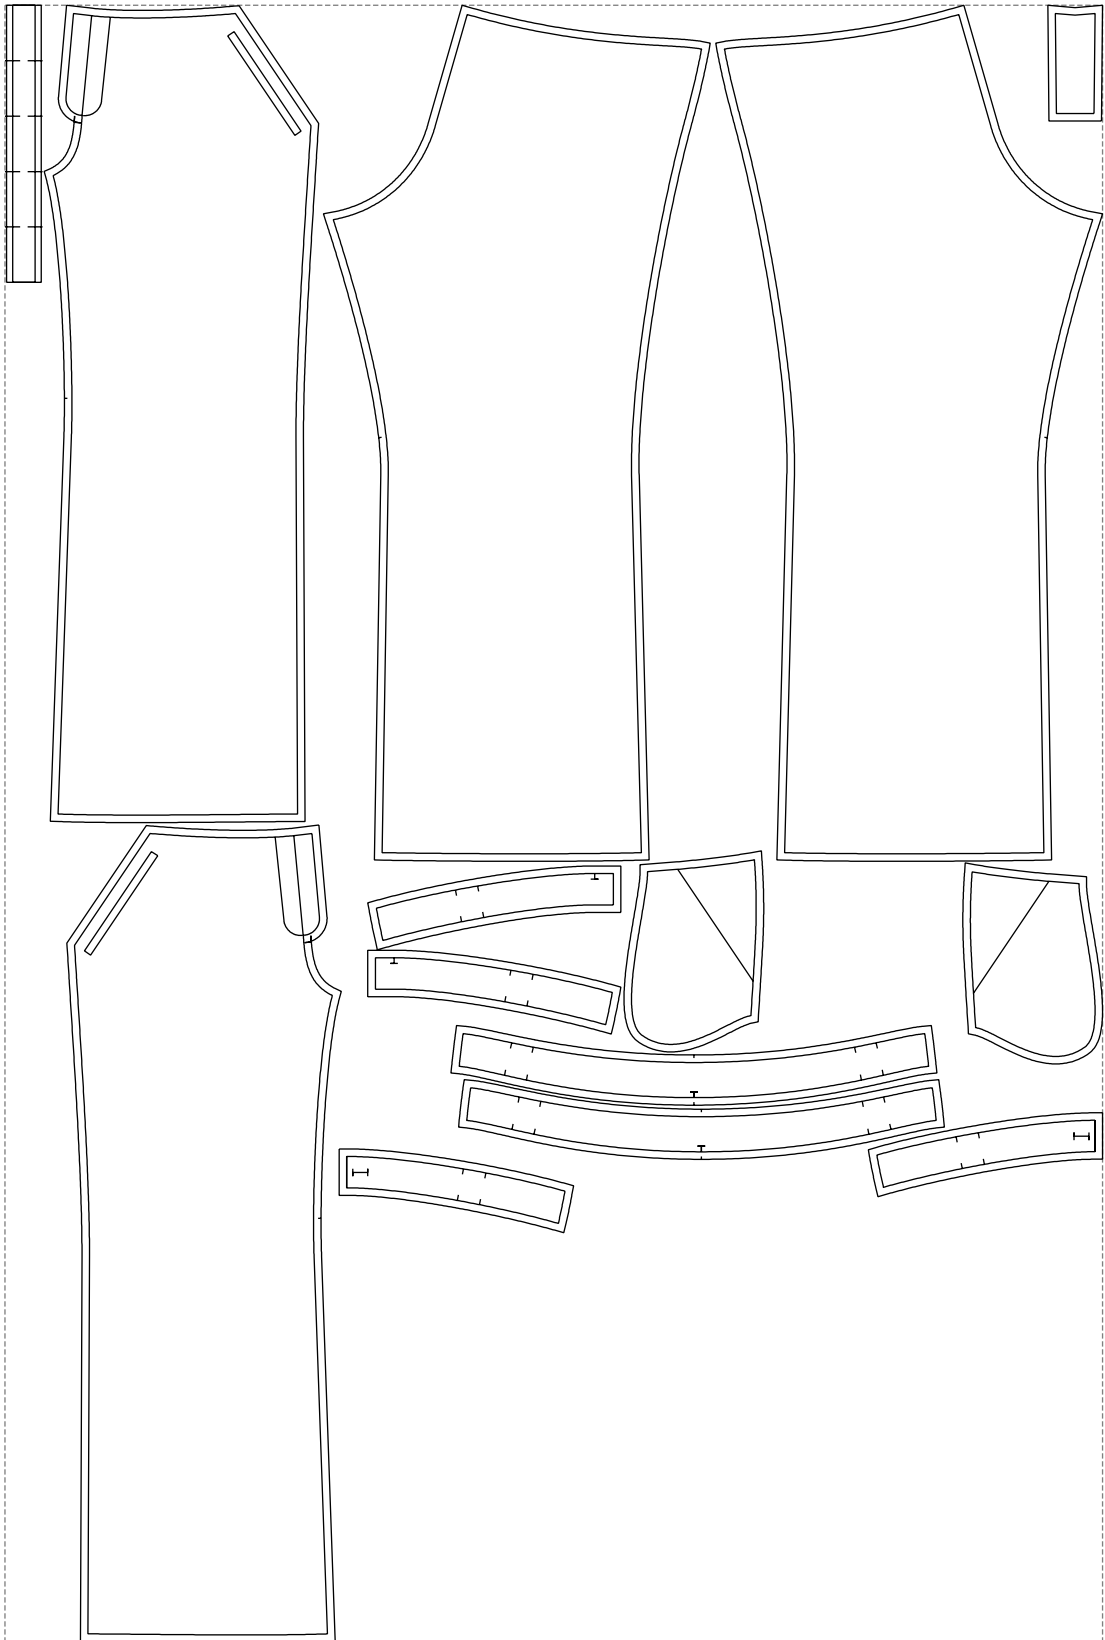

Not for print

Paper size: A4, size:1288.36 x1185.65 mm

# Example

size:1460.92 x2179.84 mm

Maneken =1 ver.0

rz\_1=170

rz\_16=120

rz\_17=104

rz\_18=103.6

rz\_19=128

rz\_20=125.1

---

. . . . .  
. . . . .  
. . . . .