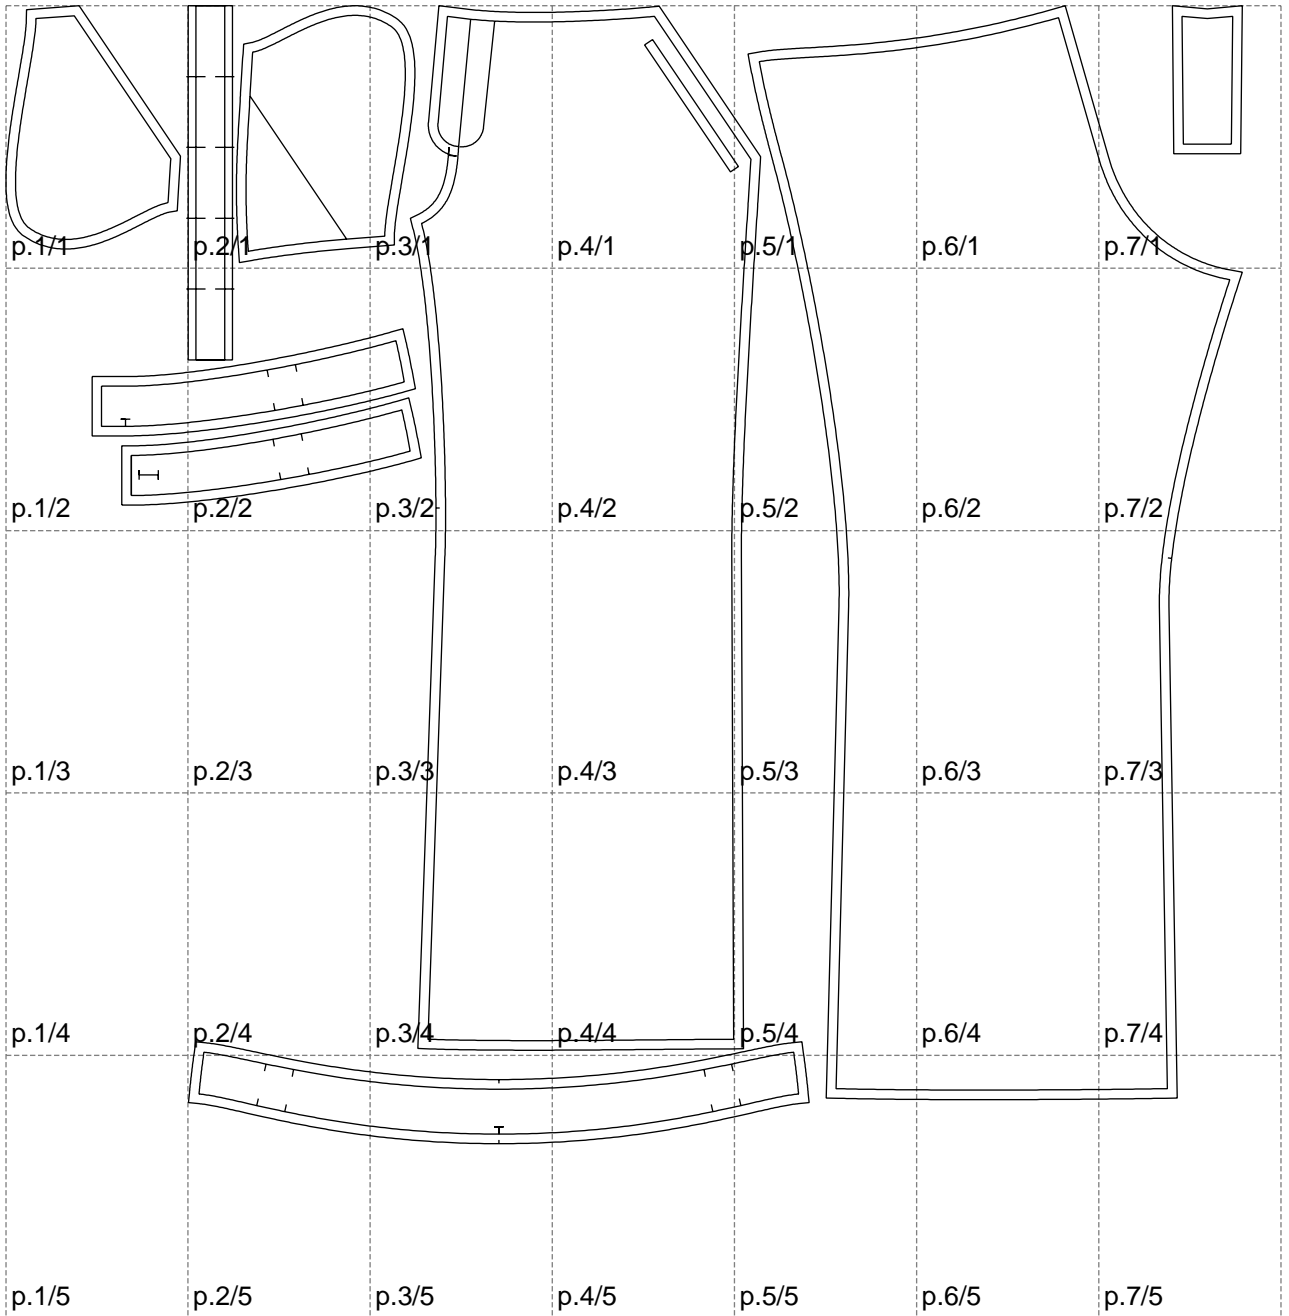

Not for print

Paper size: A4, size:1288.36 x1185.65 mm

# Example

size:1460.92 x2179.84 mm

Maneken =1 ver.0

rz\_1=170

rz\_16=120

rz\_17=104

rz\_18=103.6

rz\_19=128

rz\_20=125.1

---

. . . . .  
. . . . .  
. . . . .