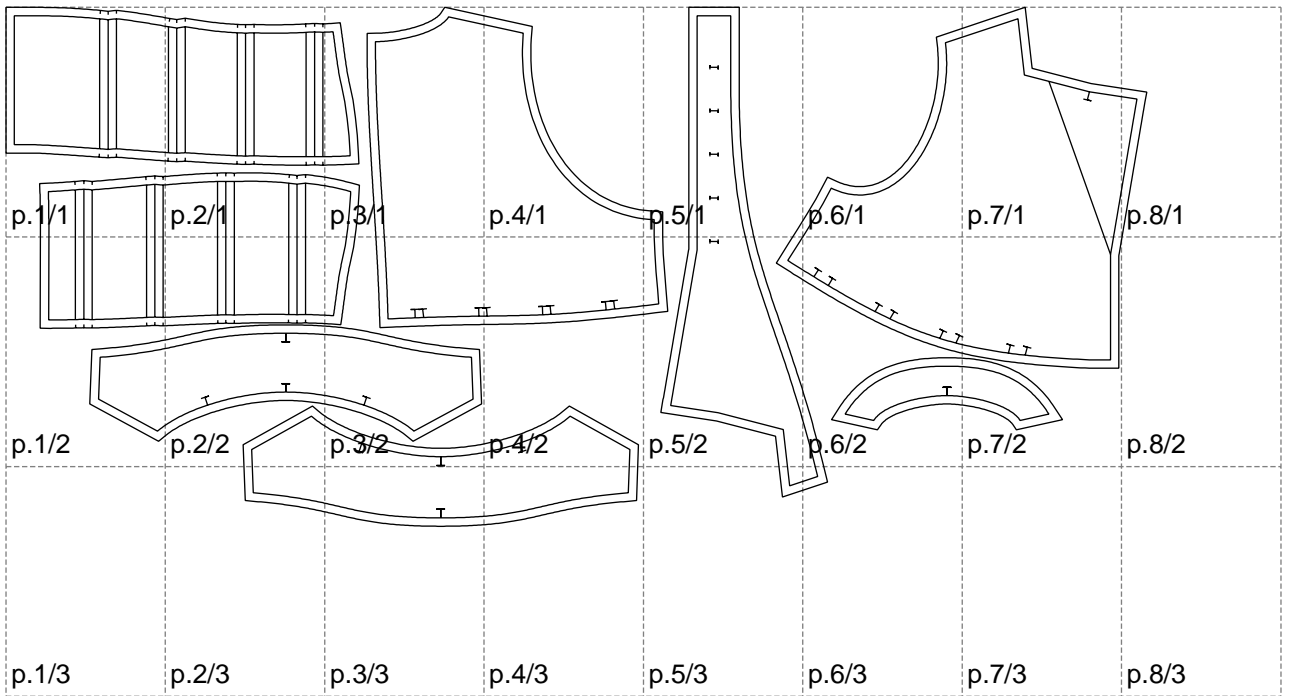

Not for print

Paper size: A4, size:1358.65 x617.89 mm

# Example

size:1499.00 x1113.75 mm

Maneken =1 ver.0

rz\_1=170

rz\_16=120

rz\_17=104

rz\_18=103.6

rz\_19=128

rz\_20=125.1

---

. . . . .  
. . . . .  
. . . . .