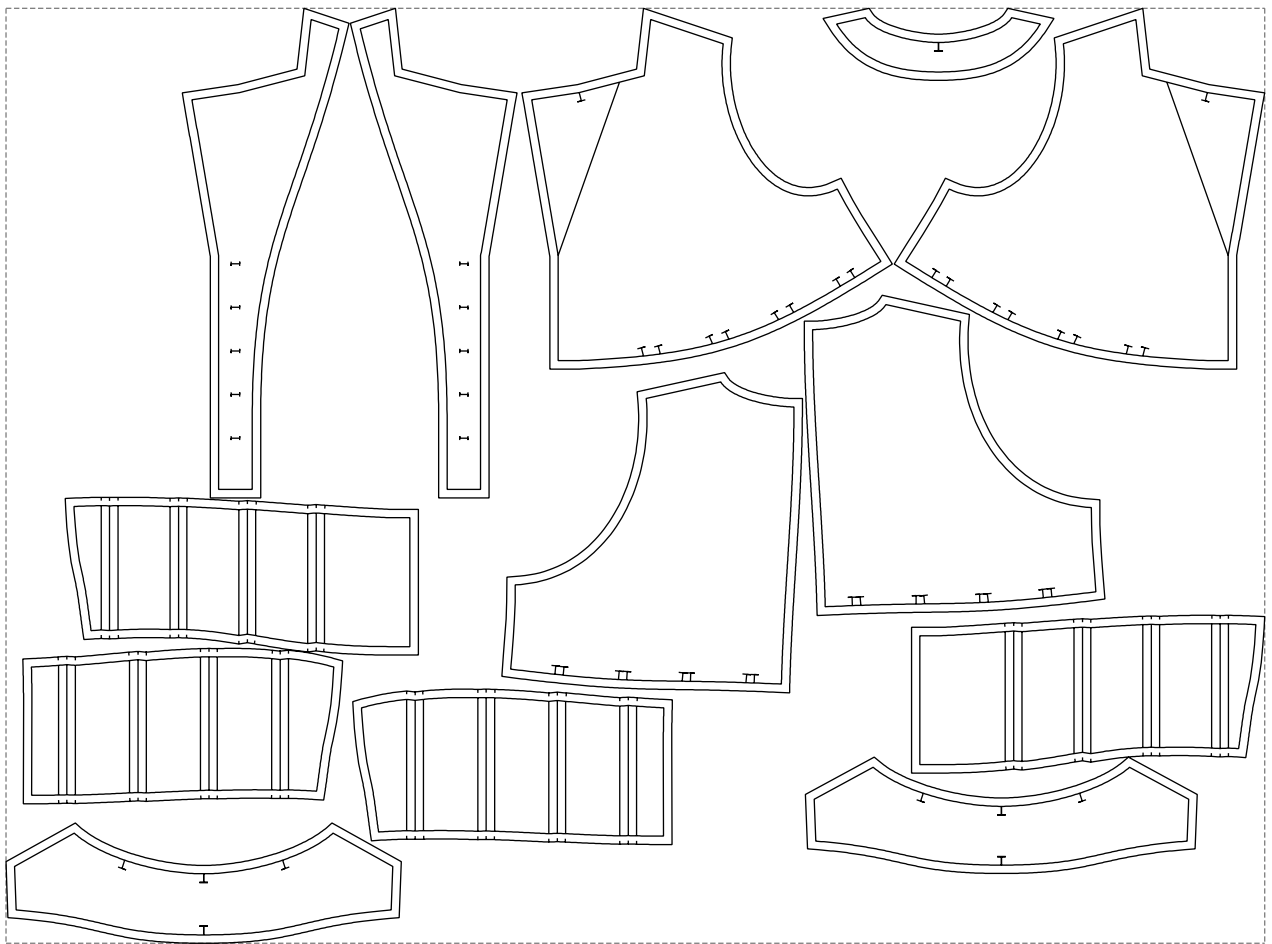

Not for print

Paper size: A4, size:1358.65 x617.89 mm

# Example

size:1499.00 x1113.75 mm

Maneken =1 ver.0

rz\_1=170

rz\_16=120

rz\_17=104

rz\_18=103.6

rz\_19=128

rz\_20=125.1

---

. . . . .  
. . . . .  
. . . . .