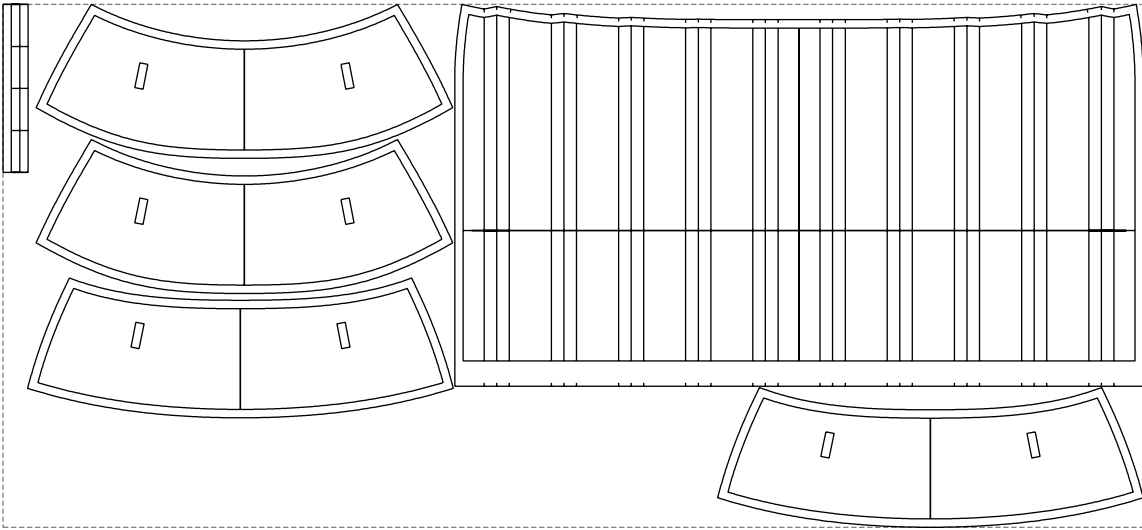

Not for print

Paper size: A4, size:1358.74 x959.05 mm

# Example

size:1358.14 x622.77 mm

Maneken =1 ver.0

rz\_1=170

rz\_16=88

rz\_17=75.6

rz\_18=67.6

rz\_19=96

rz\_20=94.6

---

. . . . .  
. . . . .  
. . . . .