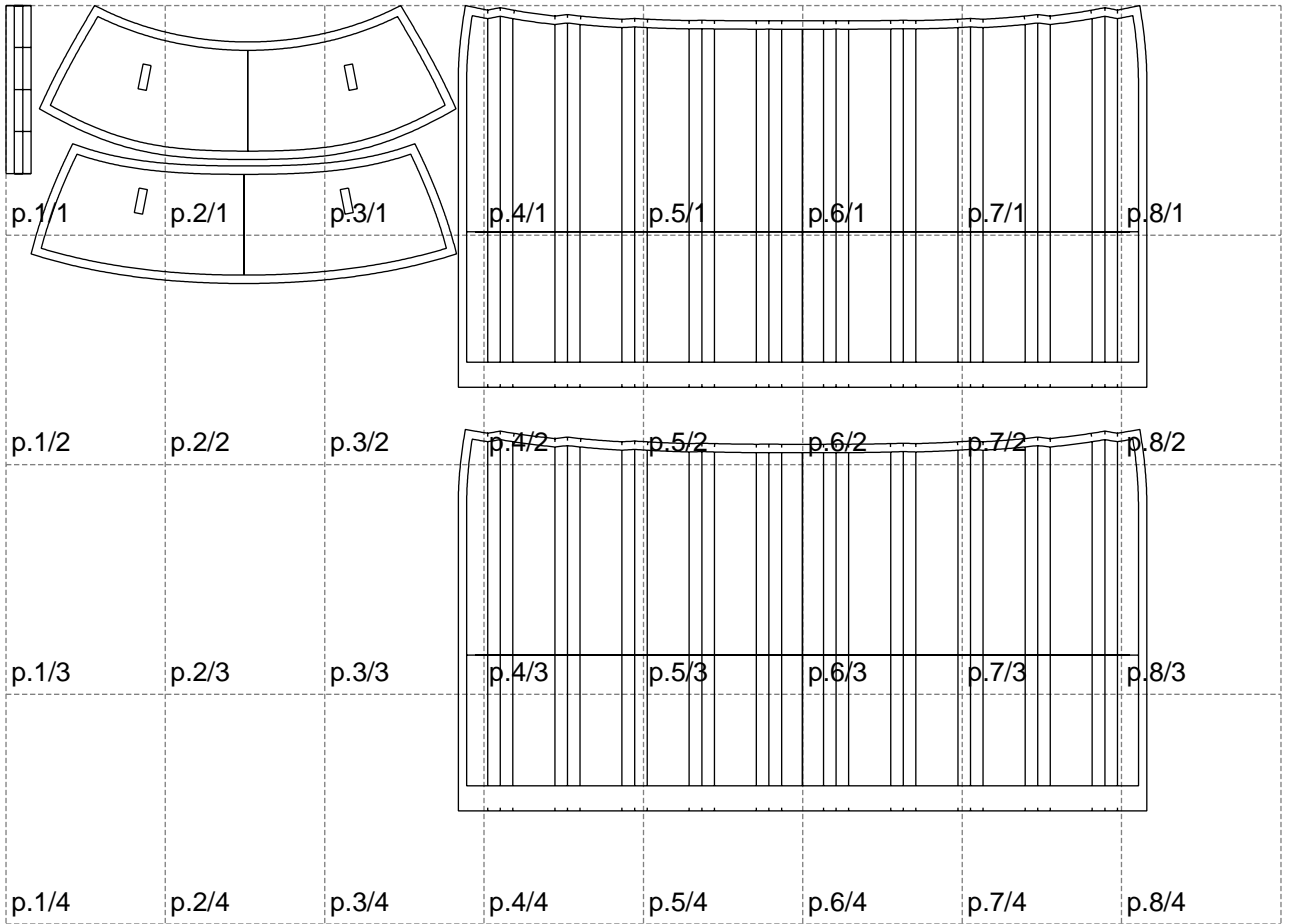

Not for print

Paper size: A4, size:1358.74 x959.05 mm

# Example

size:1358.14 x622.77 mm

Maneken =1 ver.0

rz\_1=170

rz\_16=88

rz\_17=75.6

rz\_18=67.6

rz\_19=96

rz\_20=94.6

---

. . . . .  
. . . . .  
. . . . .