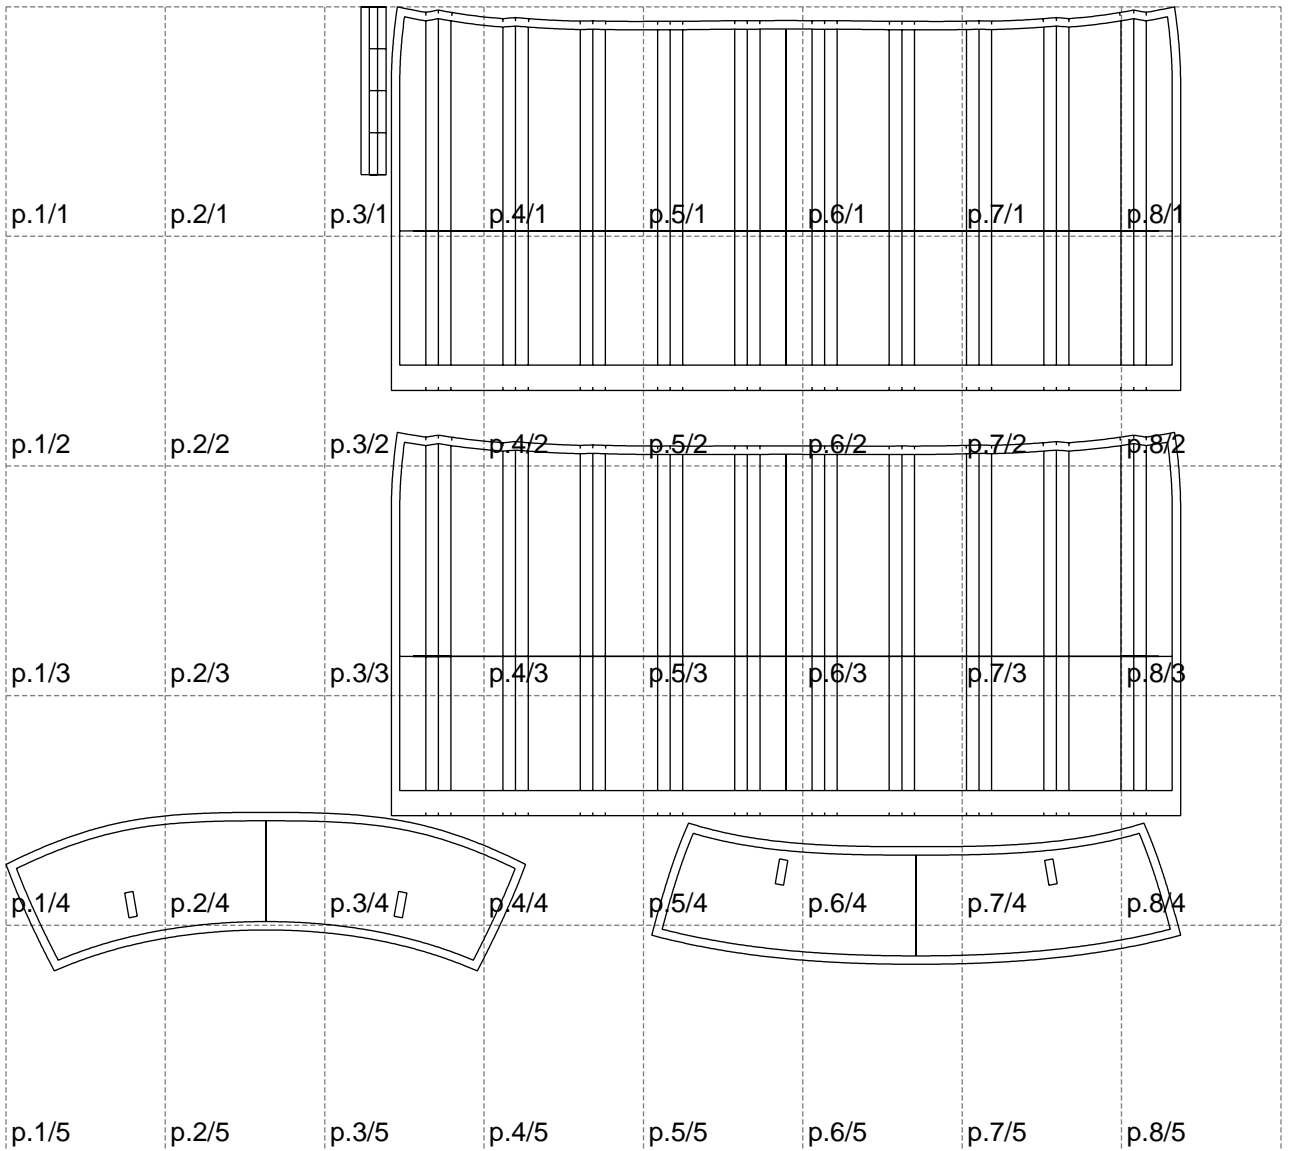

Not for print

Paper size: A4, size:1399.00 x1148.23 mm

# Example

size:1238.99 x927.23 mm

Maneken =1 ver.0

rz\_1=170

rz\_16=112

rz\_17=96.2

rz\_18=94

rz\_19=120

rz\_20=117

---

. . . . .  
. . . . .  
. . . . .