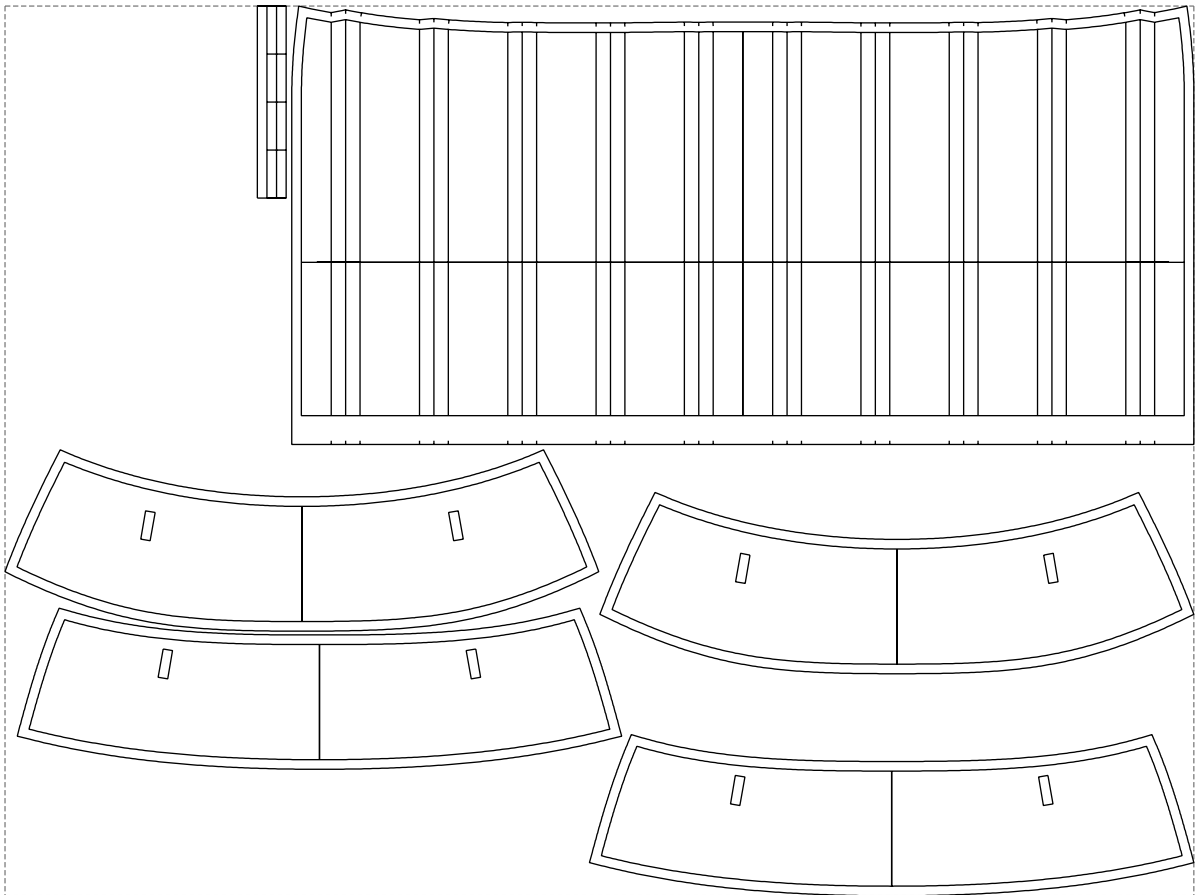

Not for print

Paper size: A4, size:1399.00 x1148.23 mm

# Example

size:1238.99 x927.23 mm

Maneken =1 ver.0

rz\_1=170

rz\_16=112

rz\_17=96.2

rz\_18=94

rz\_19=120

rz\_20=117

---

. . . . .  
. . . . .  
. . . . .