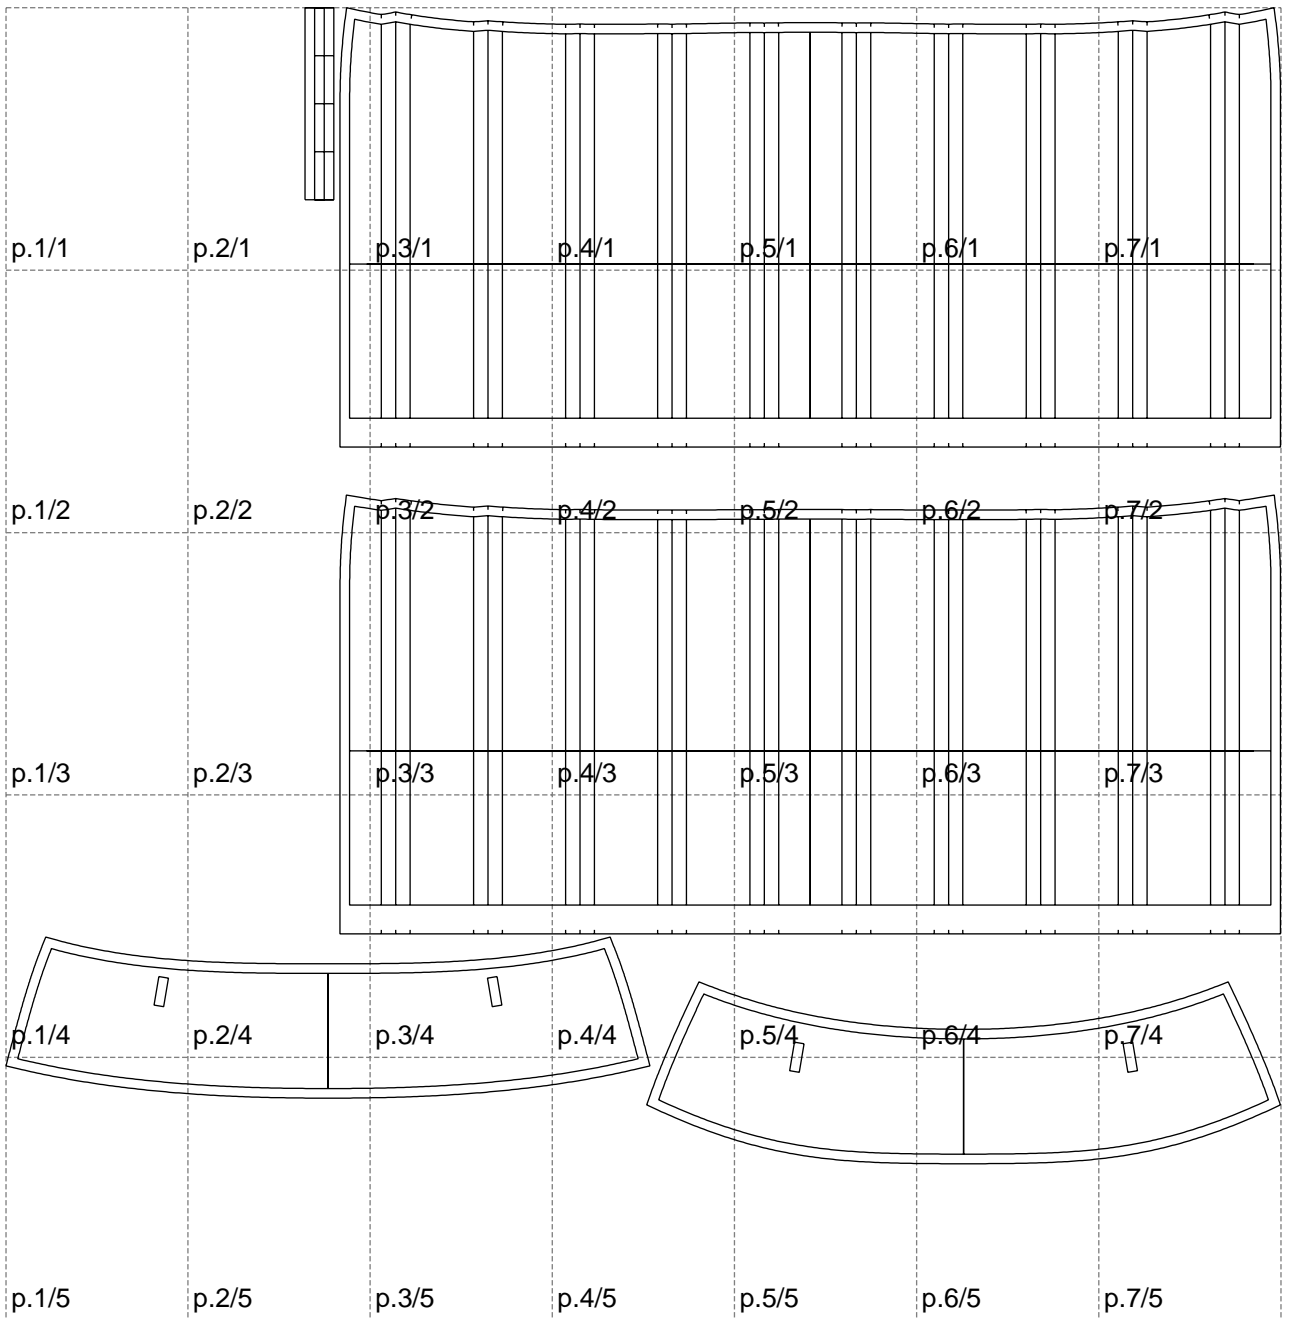

Not for print

Paper size: A4, size:1328.24 x1204.43 mm

# Example

size:1317.17 x932.56 mm

Maneken =1 ver.0

rz\_1=170

rz\_16=120

rz\_17=104

rz\_18=103.6

rz\_19=128

rz\_20=125.1

---

. . . . .  
. . . . .  
. . . . .