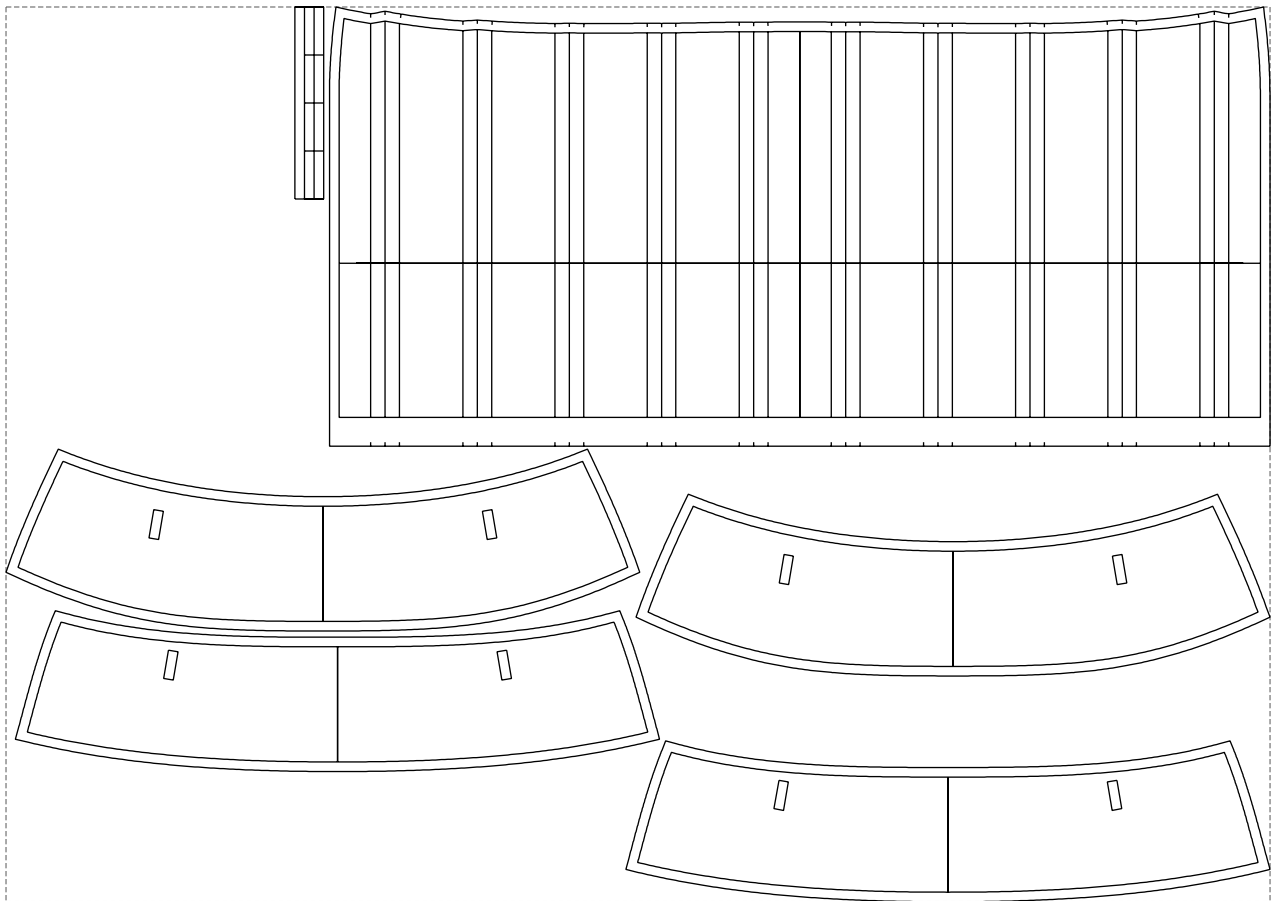

Not for print

Paper size: A4, size:1328.24 x1204.43 mm

# Example

size:1317.17 x932.56 mm

Maneken =1 ver.0

rz\_1=170

rz\_16=120

rz\_17=104

rz\_18=103.6

rz\_19=128

rz\_20=125.1

---

. . . . .  
. . . . .  
. . . . .