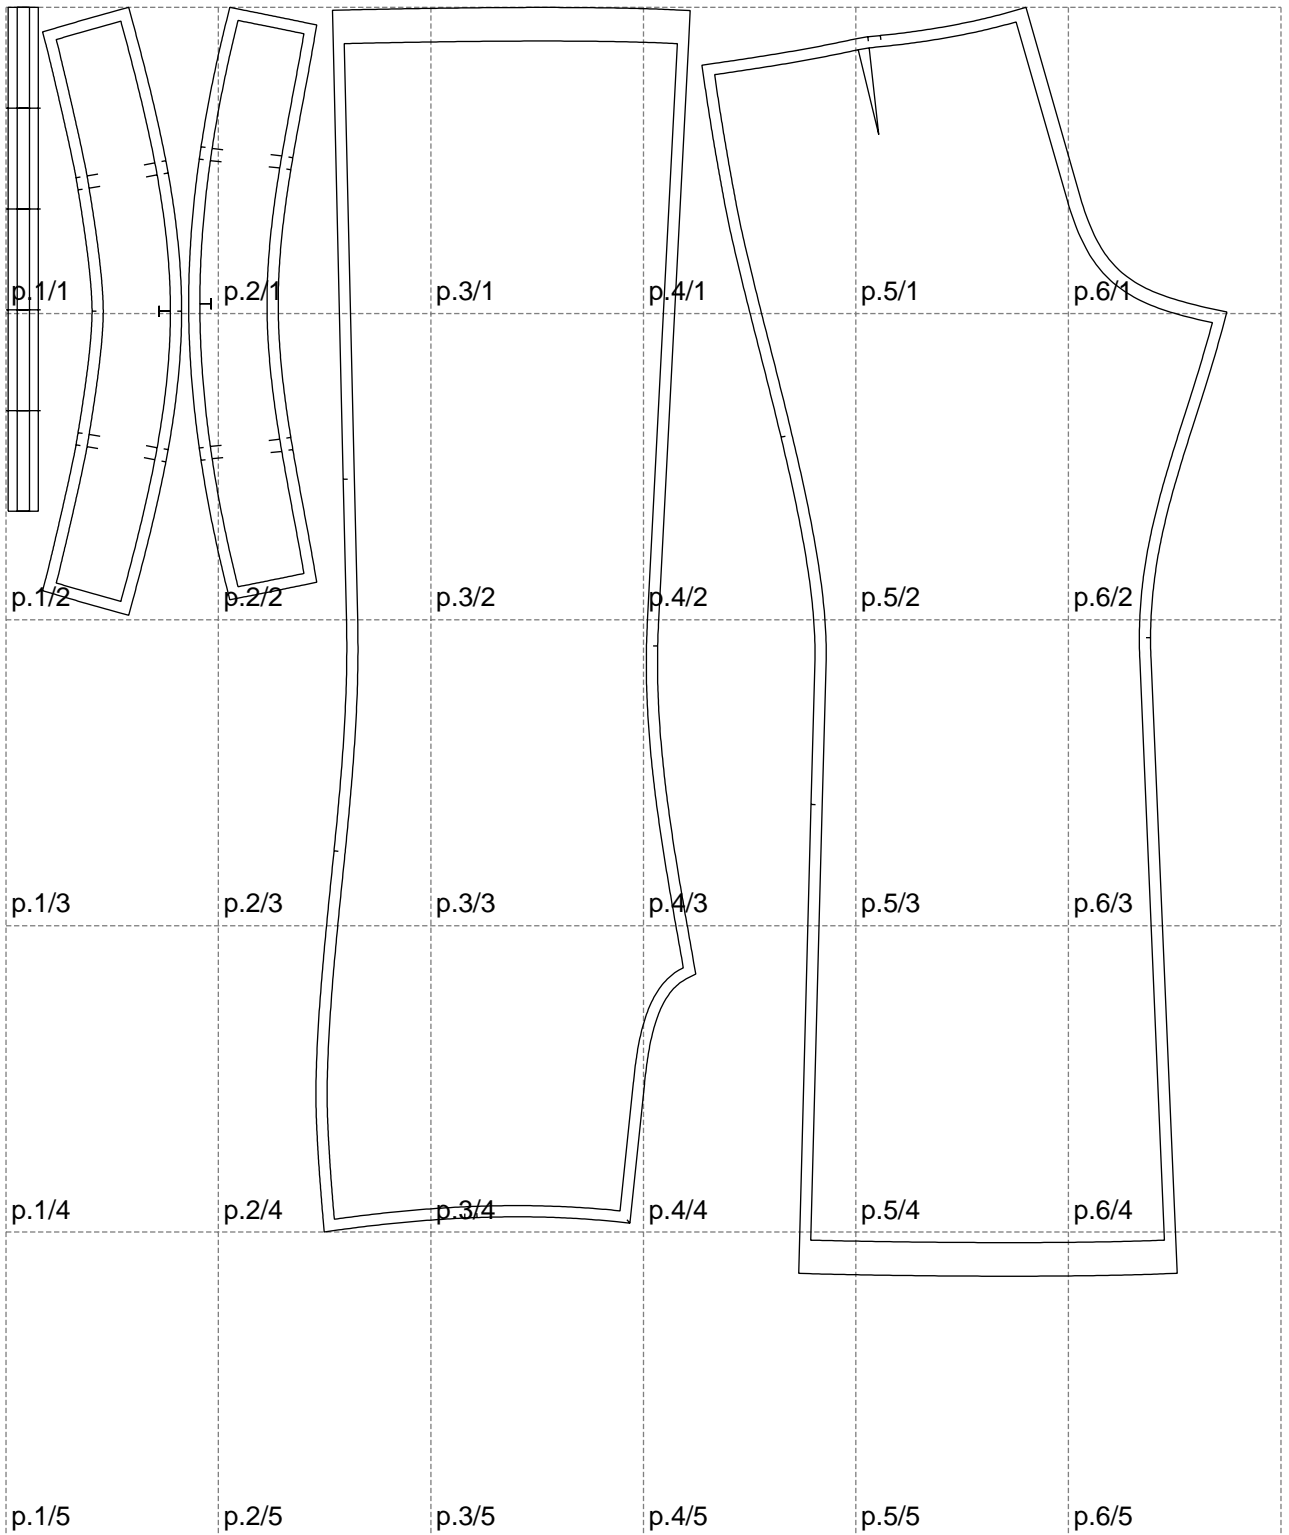

Not for print

Paper size: A4, size:1090.55 x1133.13 mm

# Example

size:1499.00 x2186.71 mm

Maneken =1 ver.0

rz\_1=170

rz\_16=108

rz\_17=92.5

rz\_18=89.2

rz\_19=116

rz\_20=113

---

. . . . .  
. . . . .  
. . . . .