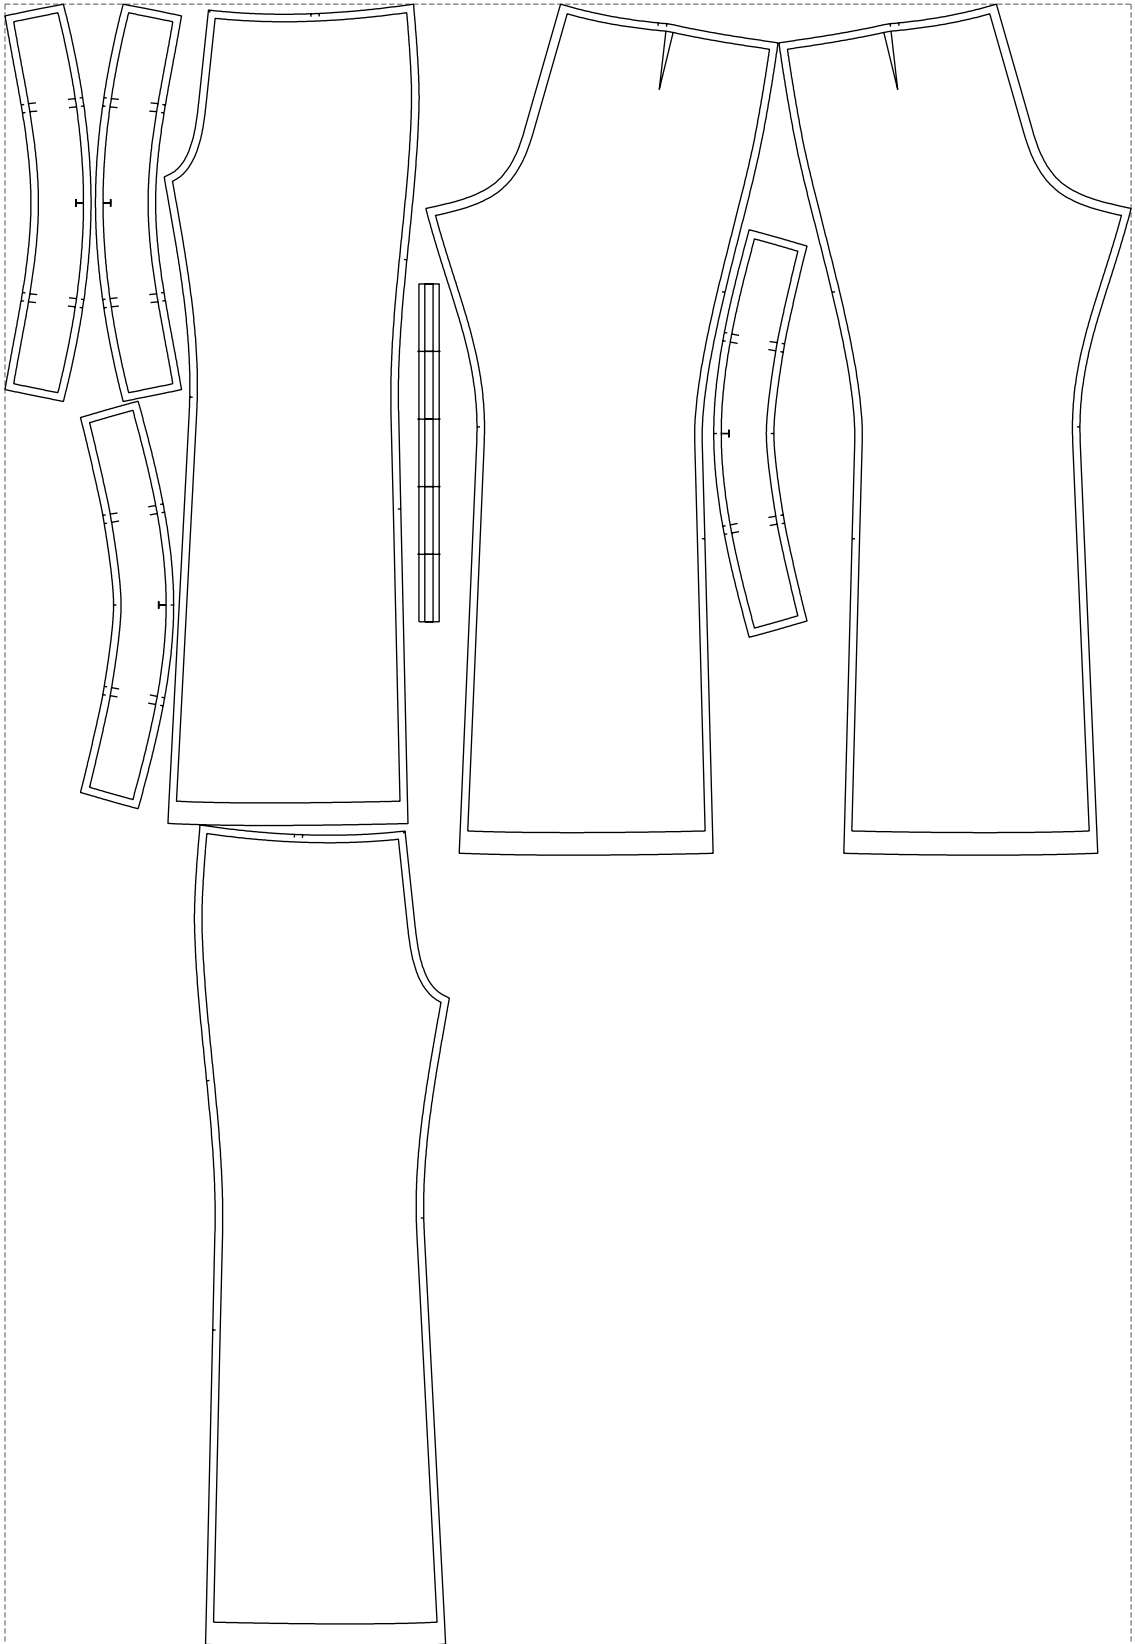

Not for print

Paper size: A4, size:1090.55 x1133.13 mm

# Example

size:1499.00 x2186.71 mm

Maneken =1 ver.0

rz\_1=170

rz\_16=108

rz\_17=92.5

rz\_18=89.2

rz\_19=116