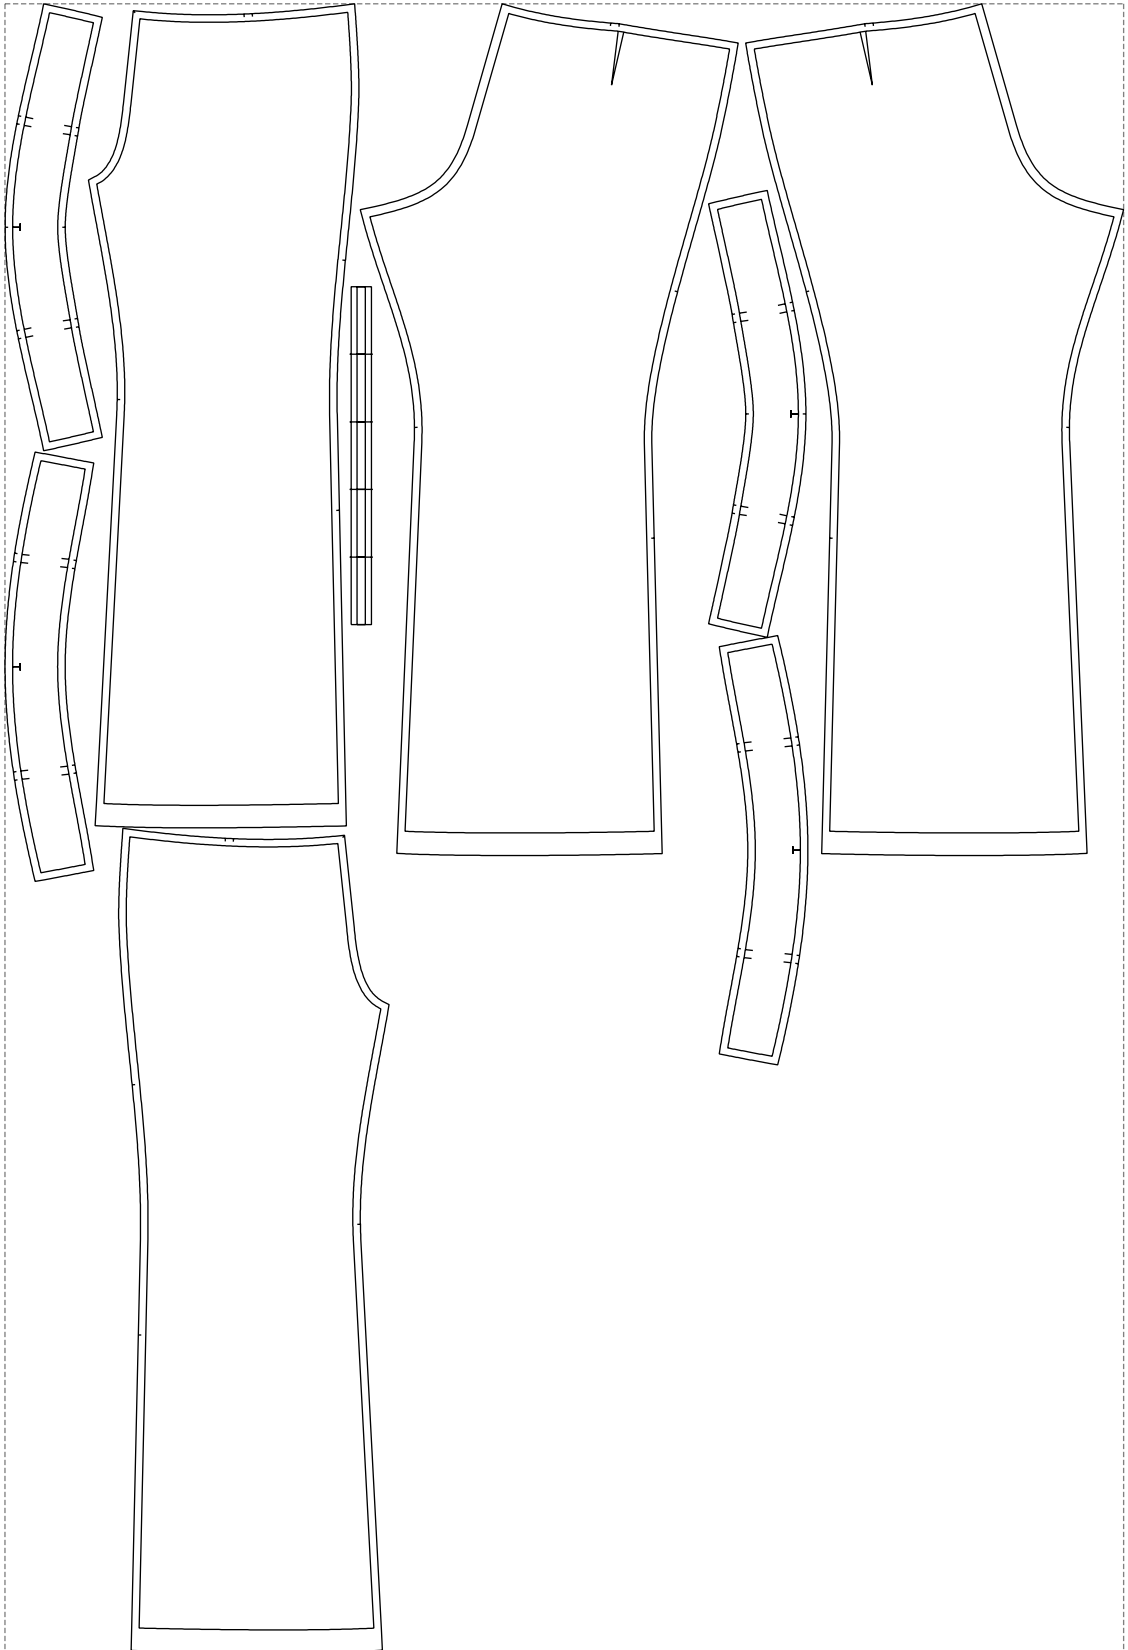

Not for print

Paper size: A4, size:1140.62 x1133.99 mm

# Example

size:1488.99 x2195.07 mm

Maneken =1 ver.0

rz\_1=170

rz\_16=116

rz\_17=100

rz\_18=98.8

rz\_19=124