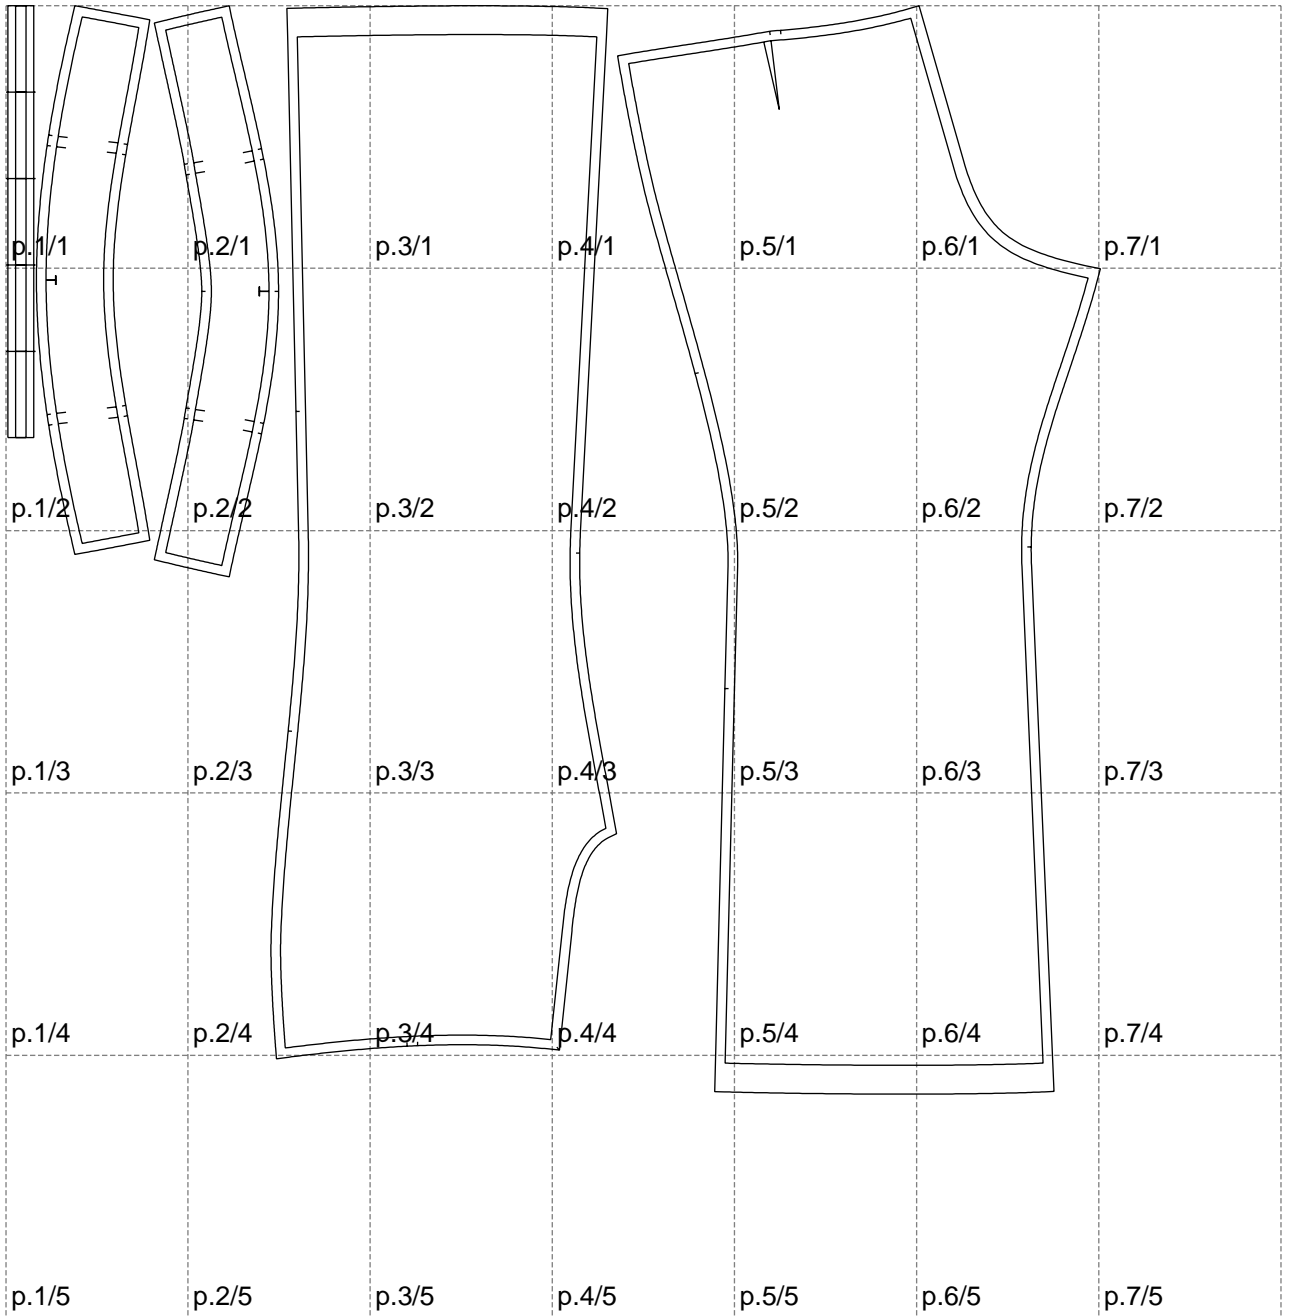

Not for print

Paper size: A4, size:1140.62 x1133.99 mm

# Example

size:1488.99 x2195.07 mm

Maneken =1 ver.0

rz\_1=170

rz\_16=116

rz\_17=100

rz\_18=98.8

rz\_19=124

rz\_20=121

---

. . . . .  
. . . . .  
. . . . .