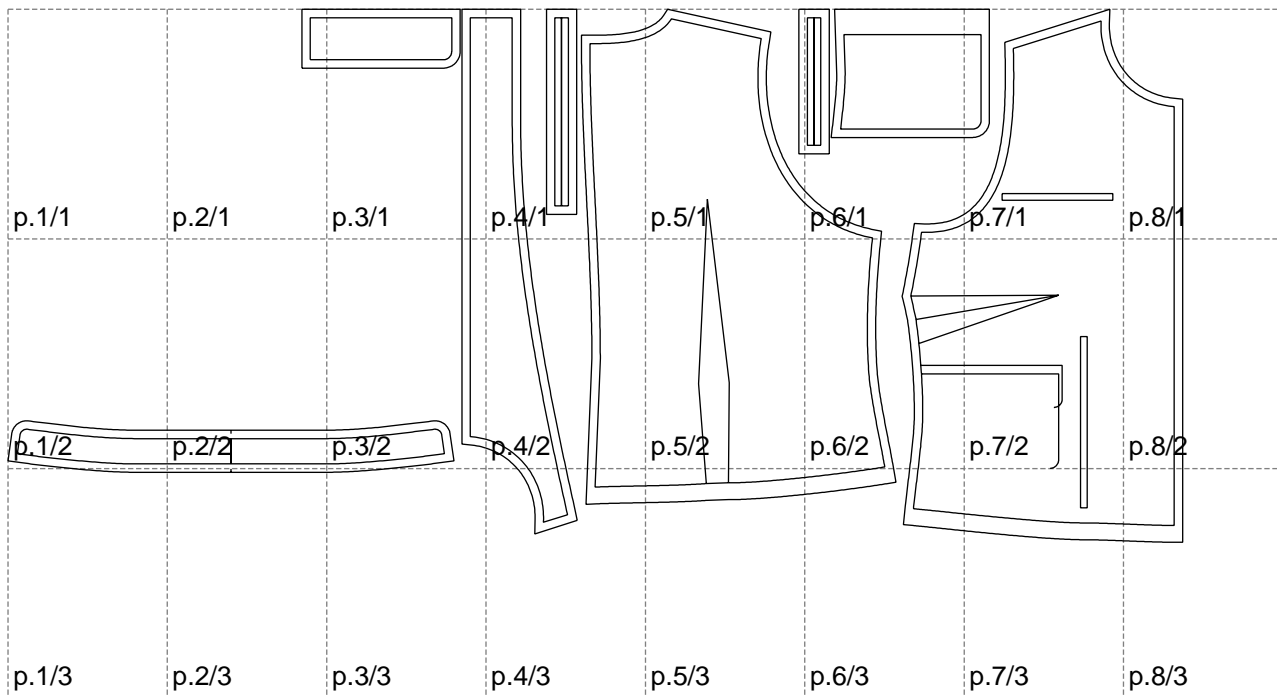

Not for print

Paper size: A4, size:1399.00 x634.57 mm

# Example

size:1216.70 x696.79 mm

Maneken =1 ver.0

rz\_1=170

rz\_16=120

rz\_17=104

rz\_18=103.6

rz\_19=128

rz\_20=125.1

---

. . . . .  
. . . . .  
. . . . .