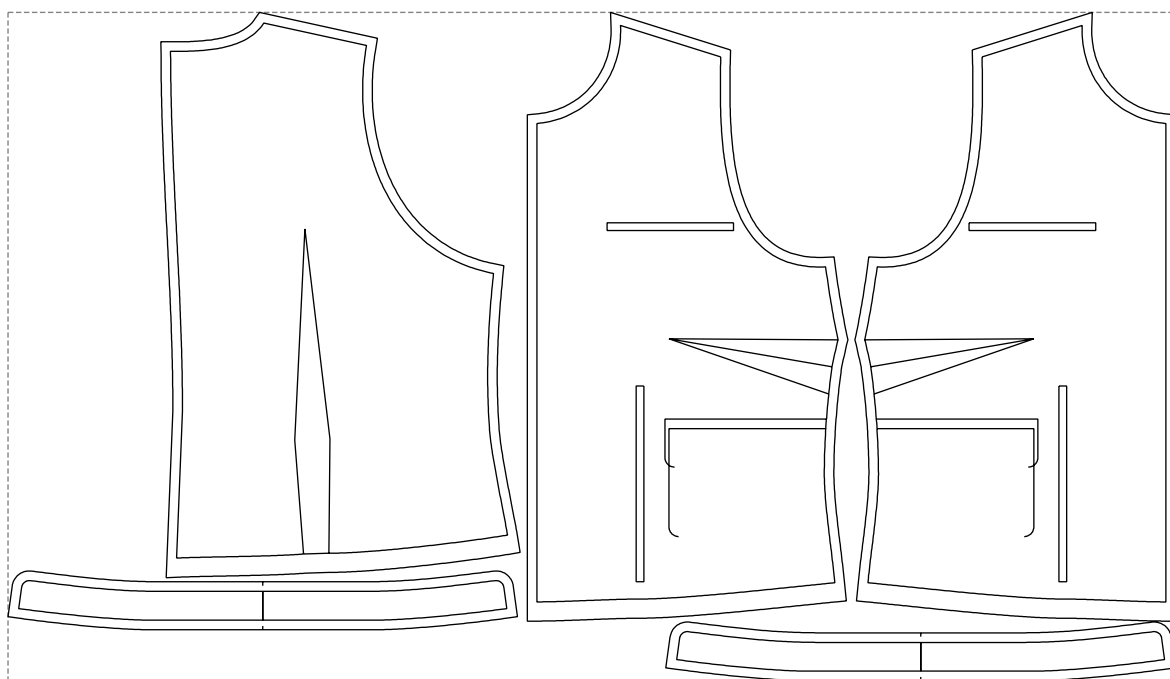

# Example

size:1216.70 x696.79 mm

Maneken =1 ver.0

rz\_1=170

rz\_16=120

rz\_17=104

rz\_18=103.6

rz\_19=128