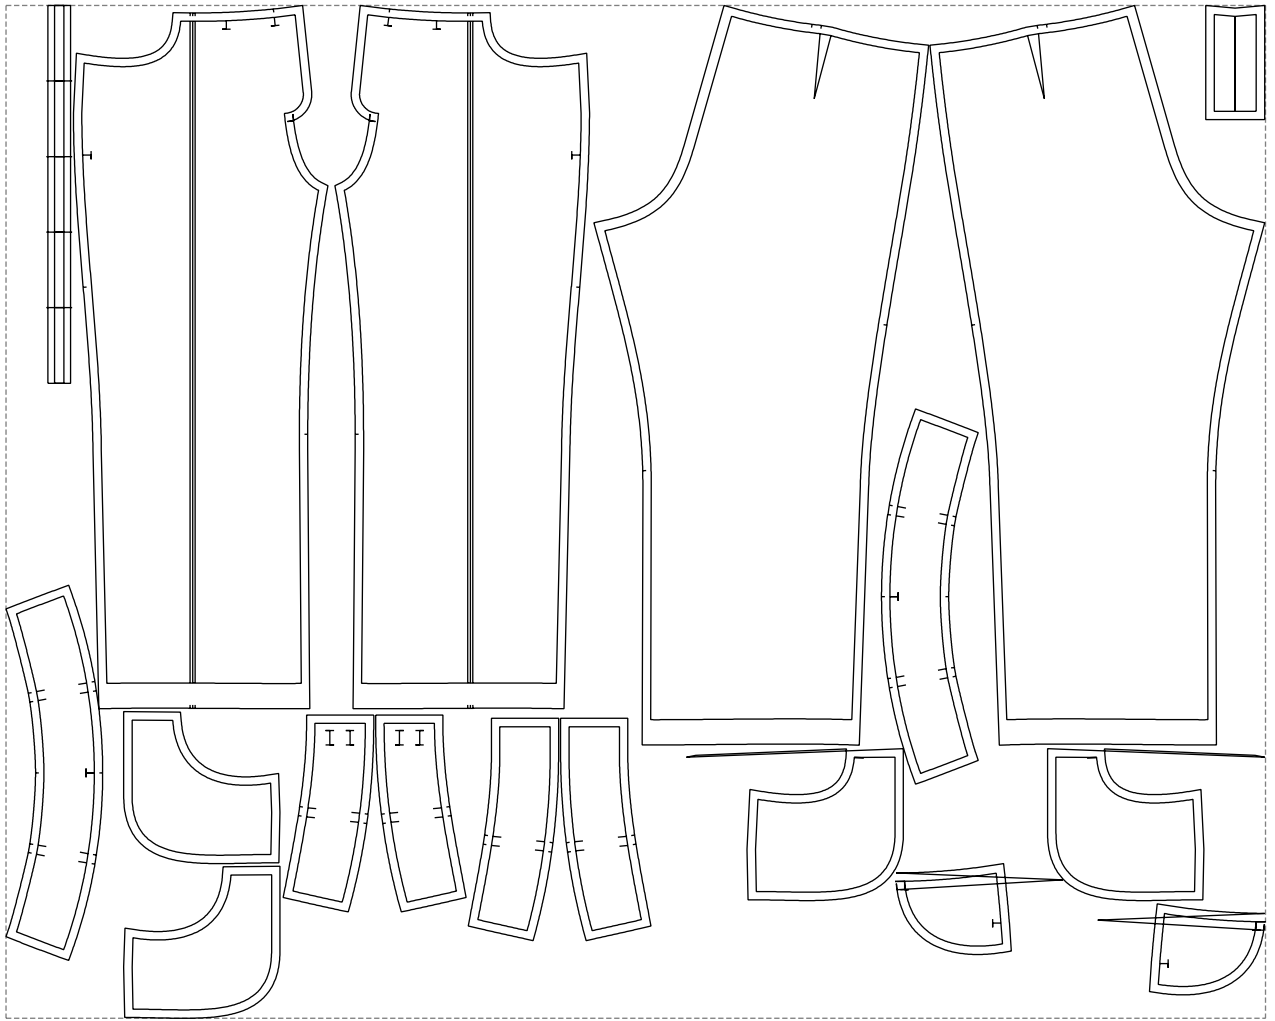

Not for print

Paper size: A4, size:1399.00 x881.16 mm

# Example

size:1500.23 x1206.46 mm

Maneken =1 ver.0

rz\_1=170

rz\_16=92

rz\_17=78.8

rz\_18=71.8

rz\_19=100

rz\_20=98.1

---

. . . . .  
. . . . .  
. . . . .