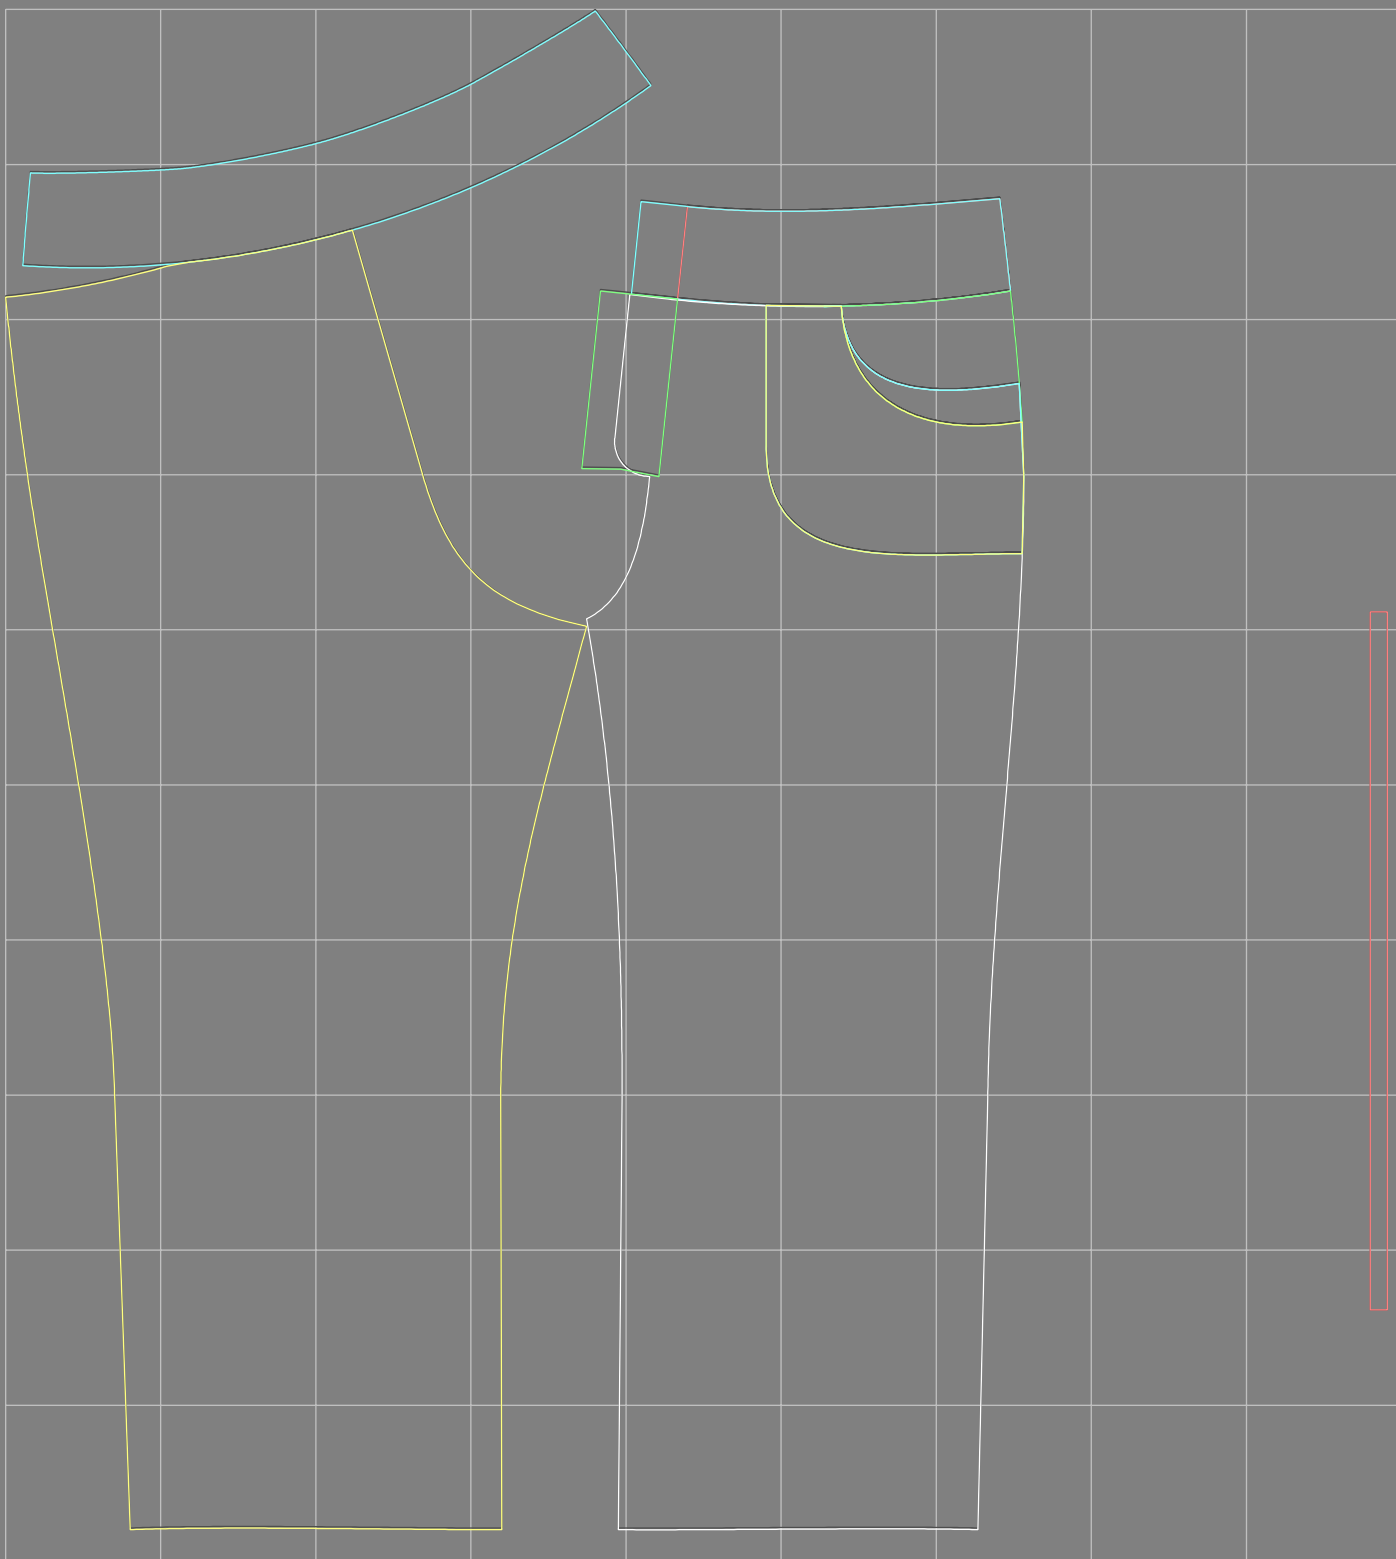

Not for print

Paper size: A4, size:1399.00 x881.16 mm

# Example

size:1500.23 x1206.46 mm

Maneken =1 ver.0

rz\_1=170

rz\_16=92

rz\_17=78.8

rz\_18=71.8

rz\_19=100

rz\_20=98.1

---

. . . . .  
. . . . .  
. . . . .