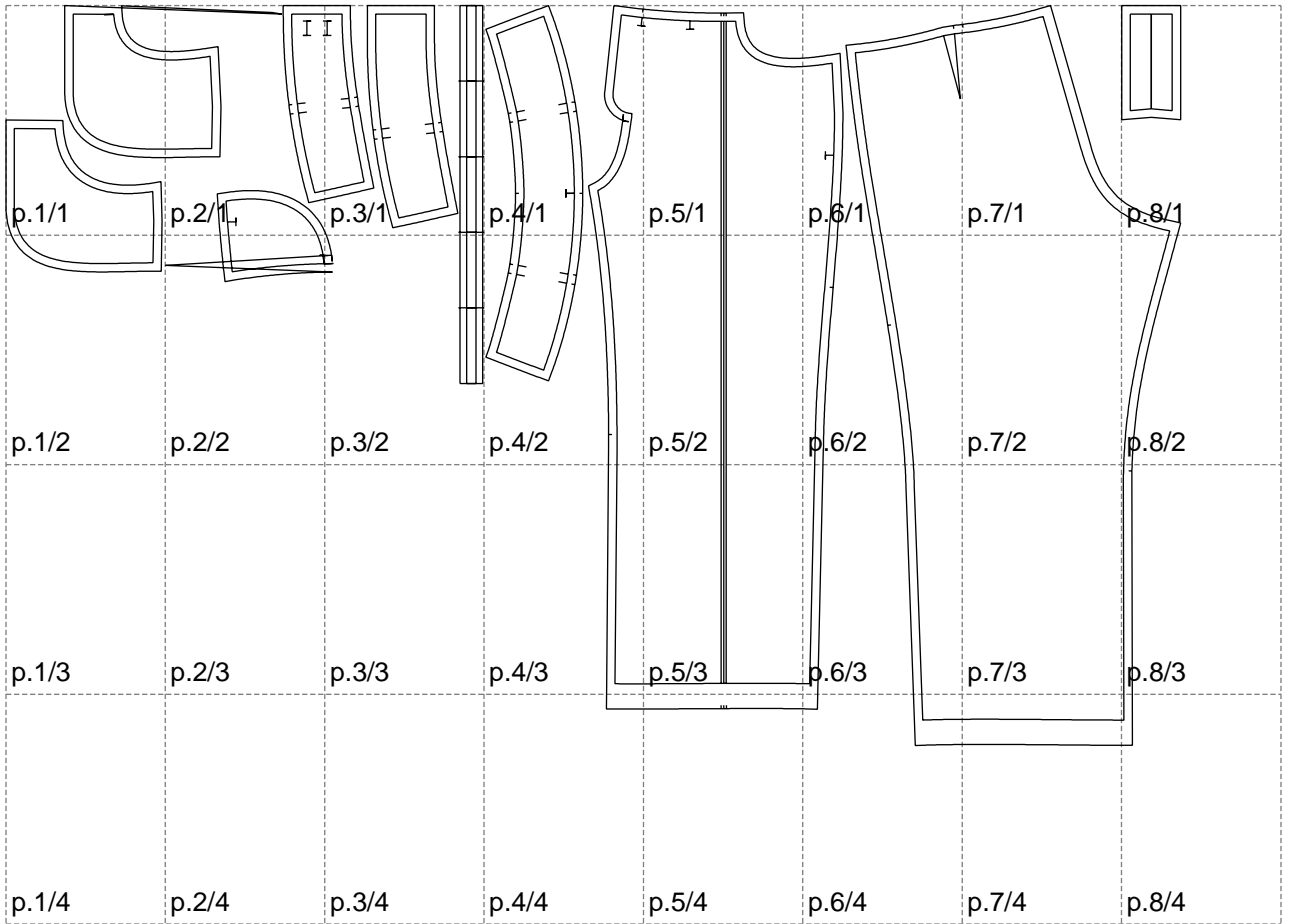

Not for print

Paper size: A4, size:1399.00 x881.16 mm

# Example

size:1500.23 x1206.46 mm

Maneken =1 ver.0

rz\_1=170

rz\_16=92

rz\_17=78.8

rz\_18=71.8

rz\_19=100

rz\_20=98.1

---

. . . . .  
. . . . .  
. . . . .