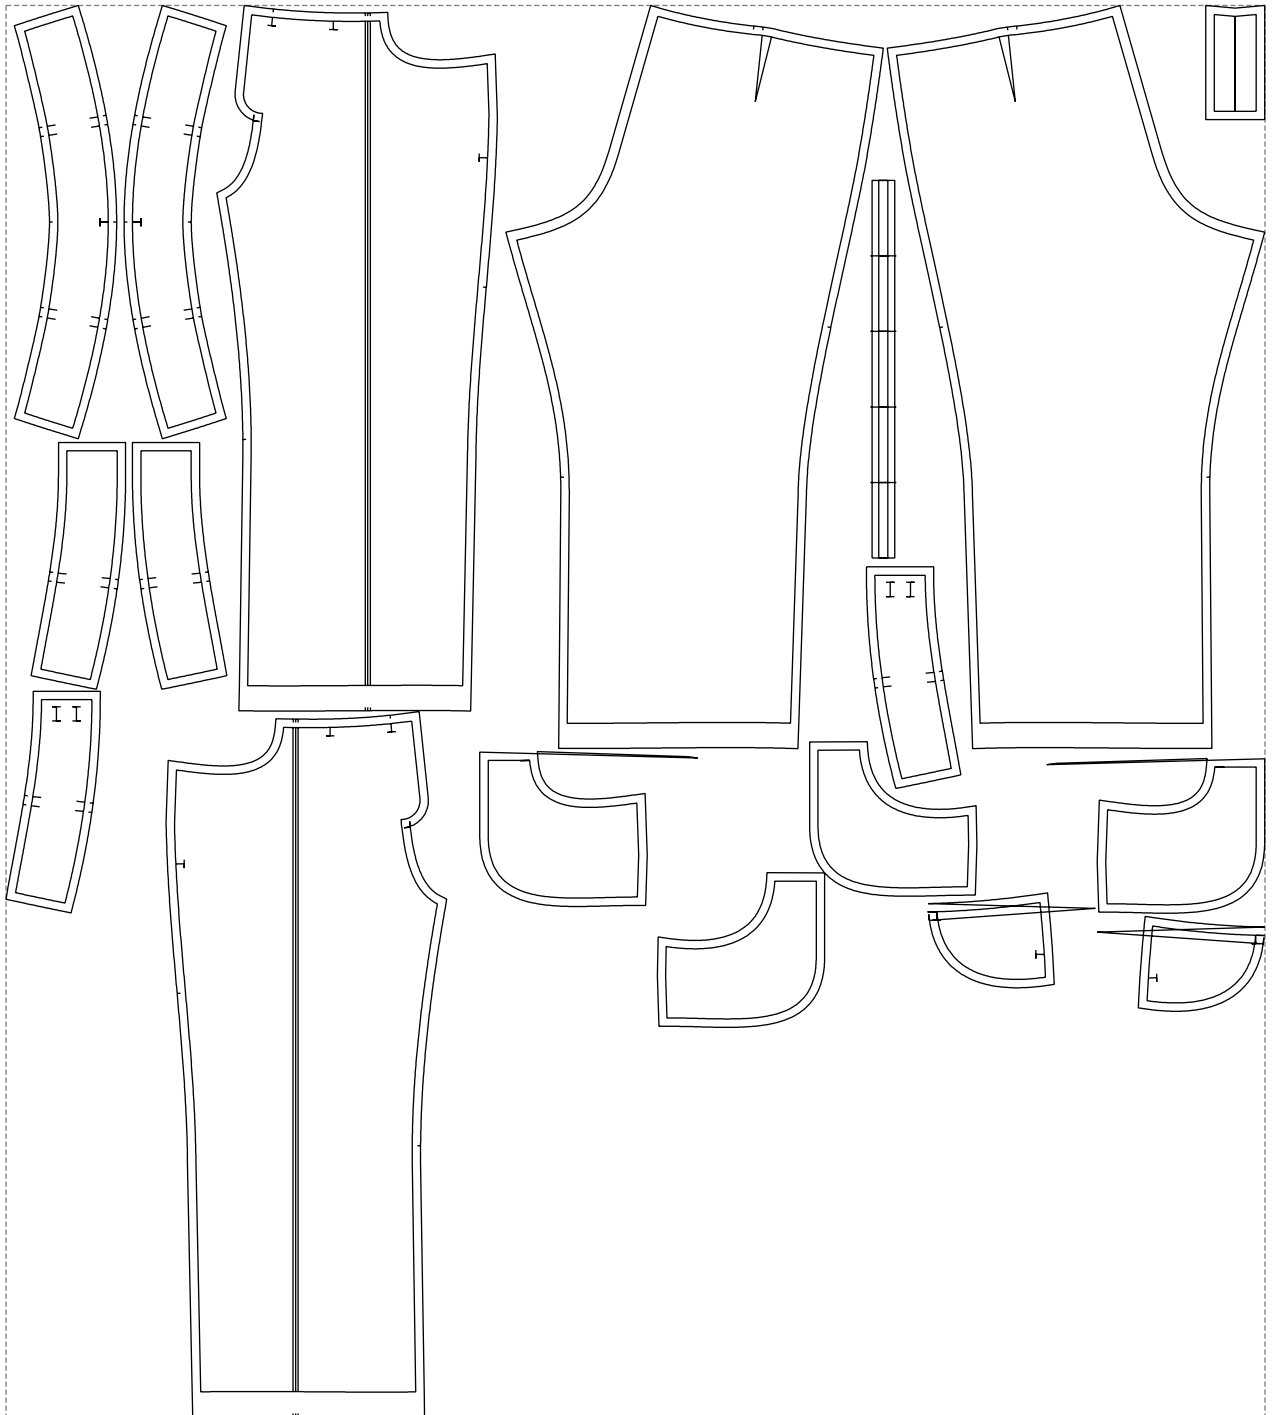

Not for print

Paper size: A4, size:1399.00 x885.30 mm

# Example

size:1499.59 x1681.73 mm

Maneken =1 ver.0

rz\_1=170

rz\_16=104

rz\_17=88.9

rz\_18=84.4

rz\_19=112