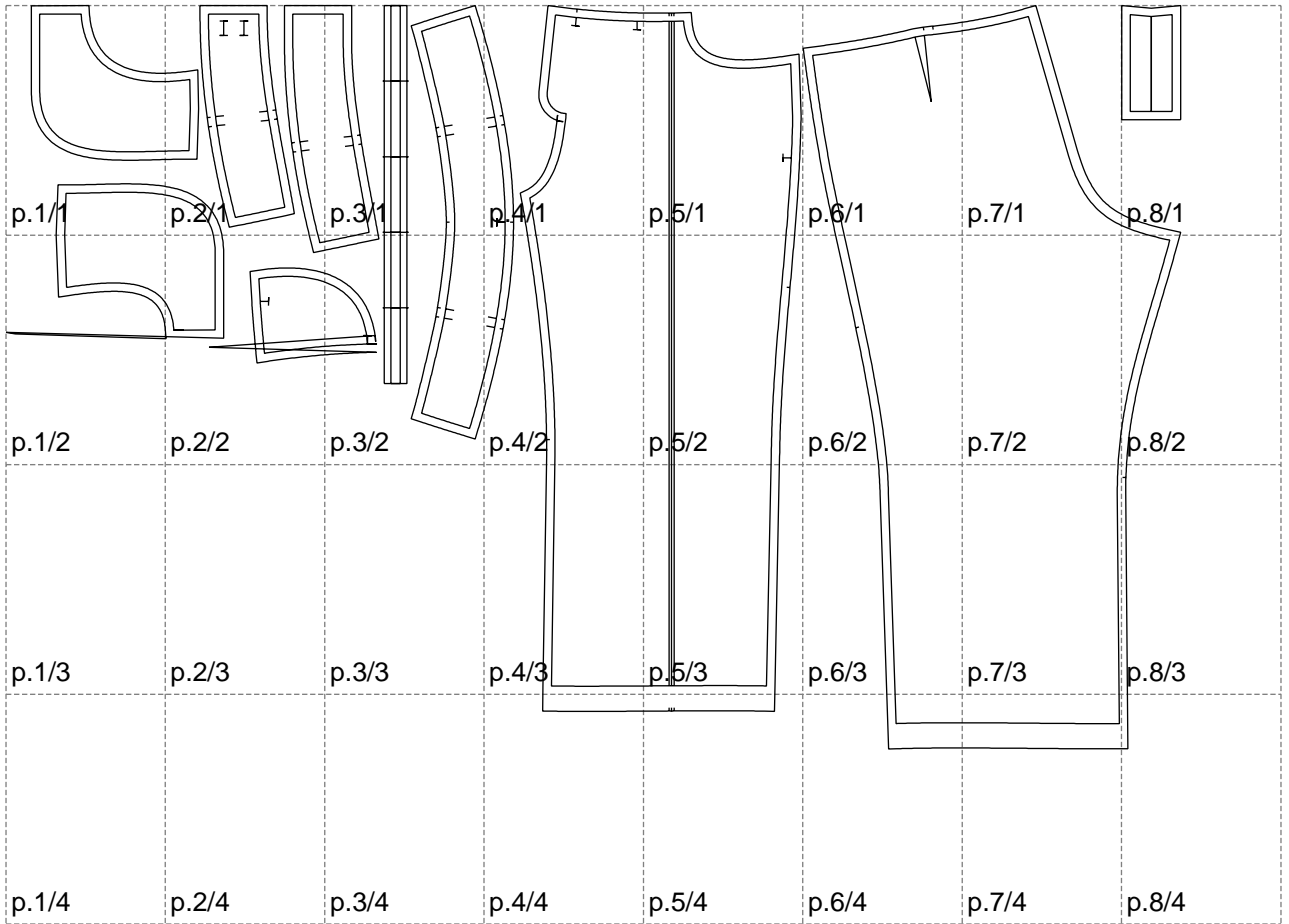

Not for print

Paper size: A4, size:1399.00 x885.30 mm

# Example

size:1499.59 x1681.73 mm

Maneken =1 ver.0

rz\_1=170

rz\_16=104

rz\_17=88.9

rz\_18=84.4

rz\_19=112

rz\_20=109.3

---

. . . . .  
. . . . .  
. . . . .