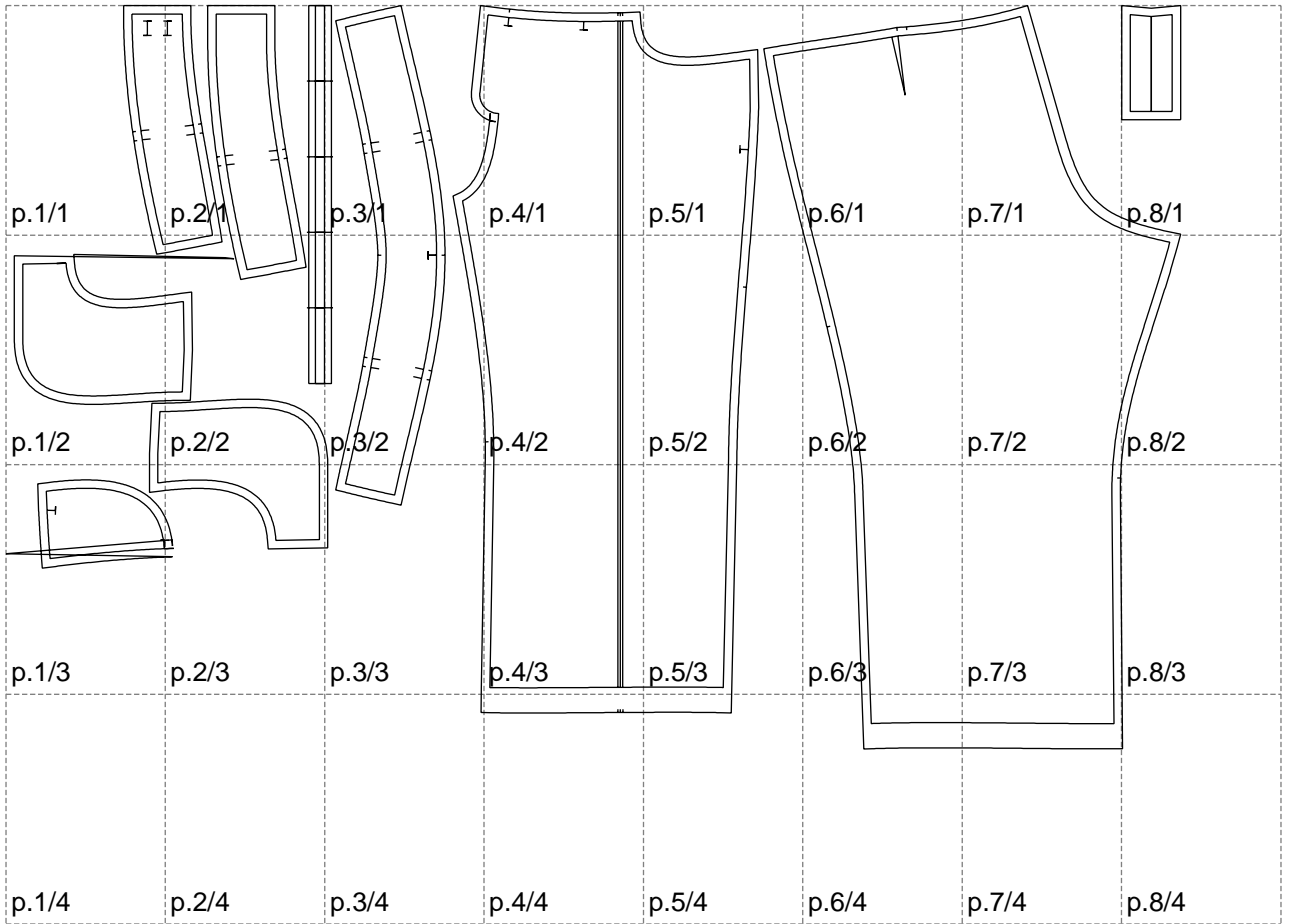

Not for print

Paper size: A4, size:1399.00 x885.31 mm

# Example

size:1478.87 x1687.64 mm

Maneken =1 ver.0

rz\_1=170

rz\_16=116

rz\_17=100

rz\_18=98.8

rz\_19=124

rz\_20=121

---

. . . . .  
. . . . .  
. . . . .