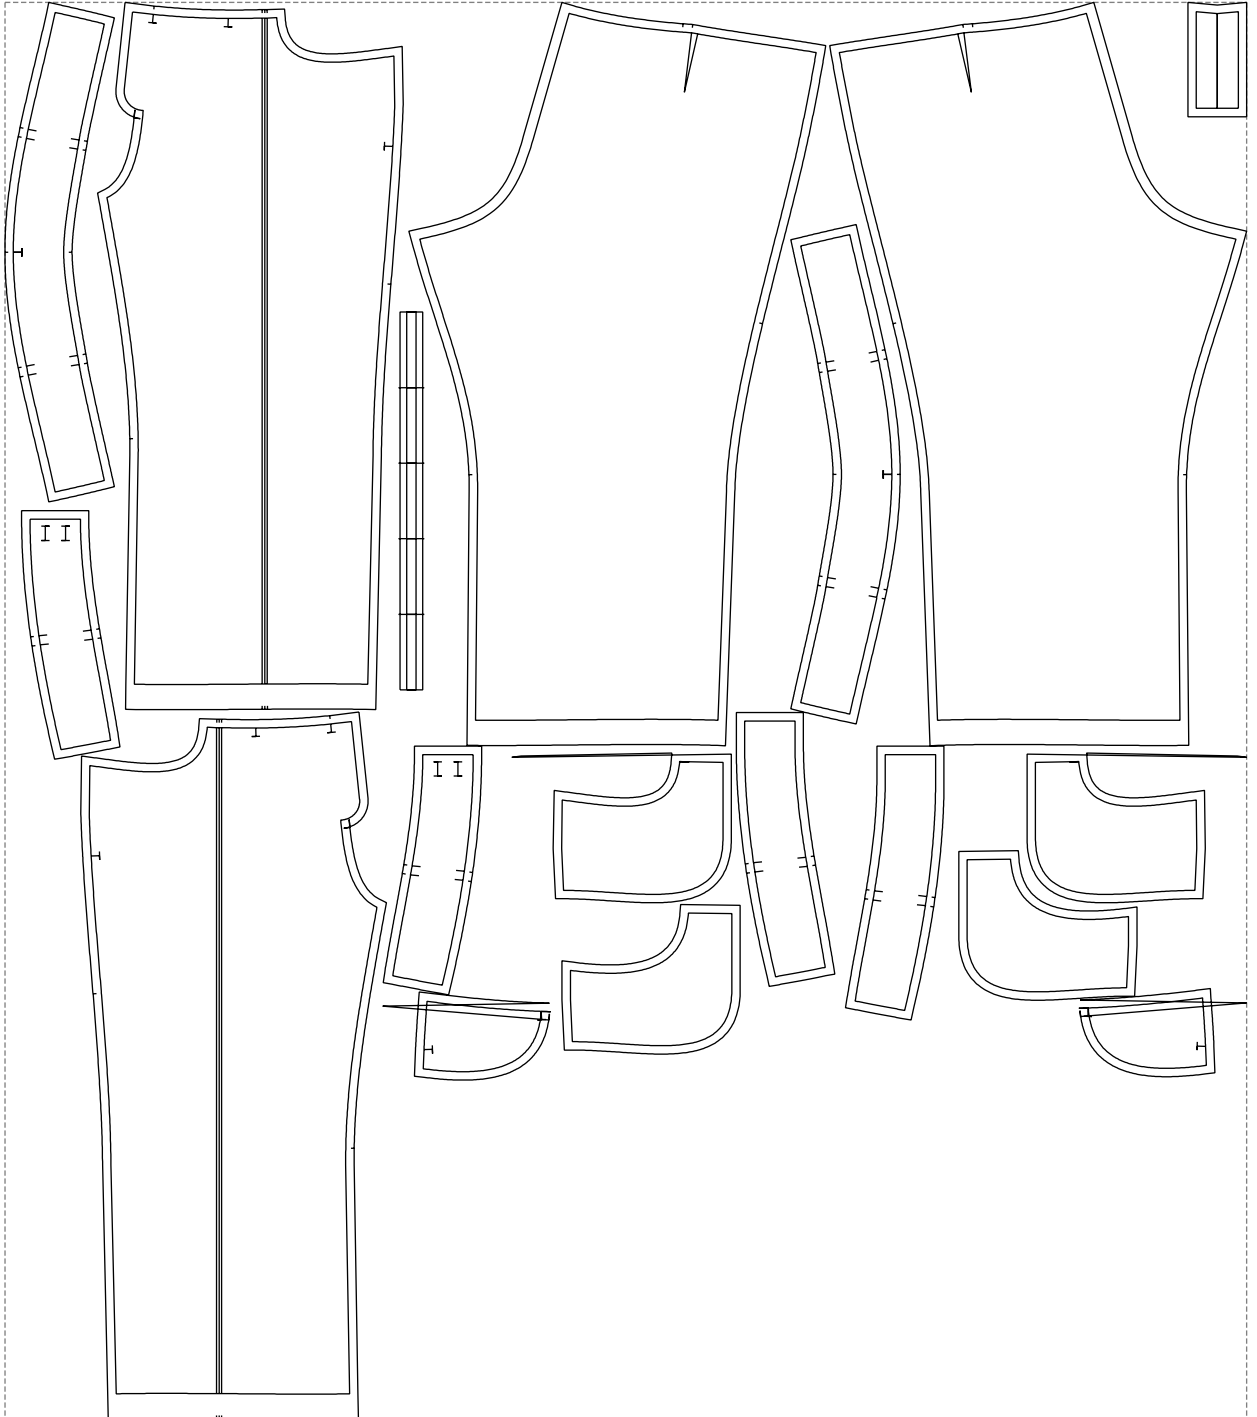

Not for print

Paper size: A4, size:1399.00 x885.31 mm

# Example

size:1478.87 x1687.64 mm

Maneken =1 ver.0

rz\_1=170

rz\_16=116

rz\_17=100

rz\_18=98.8

rz\_19=124