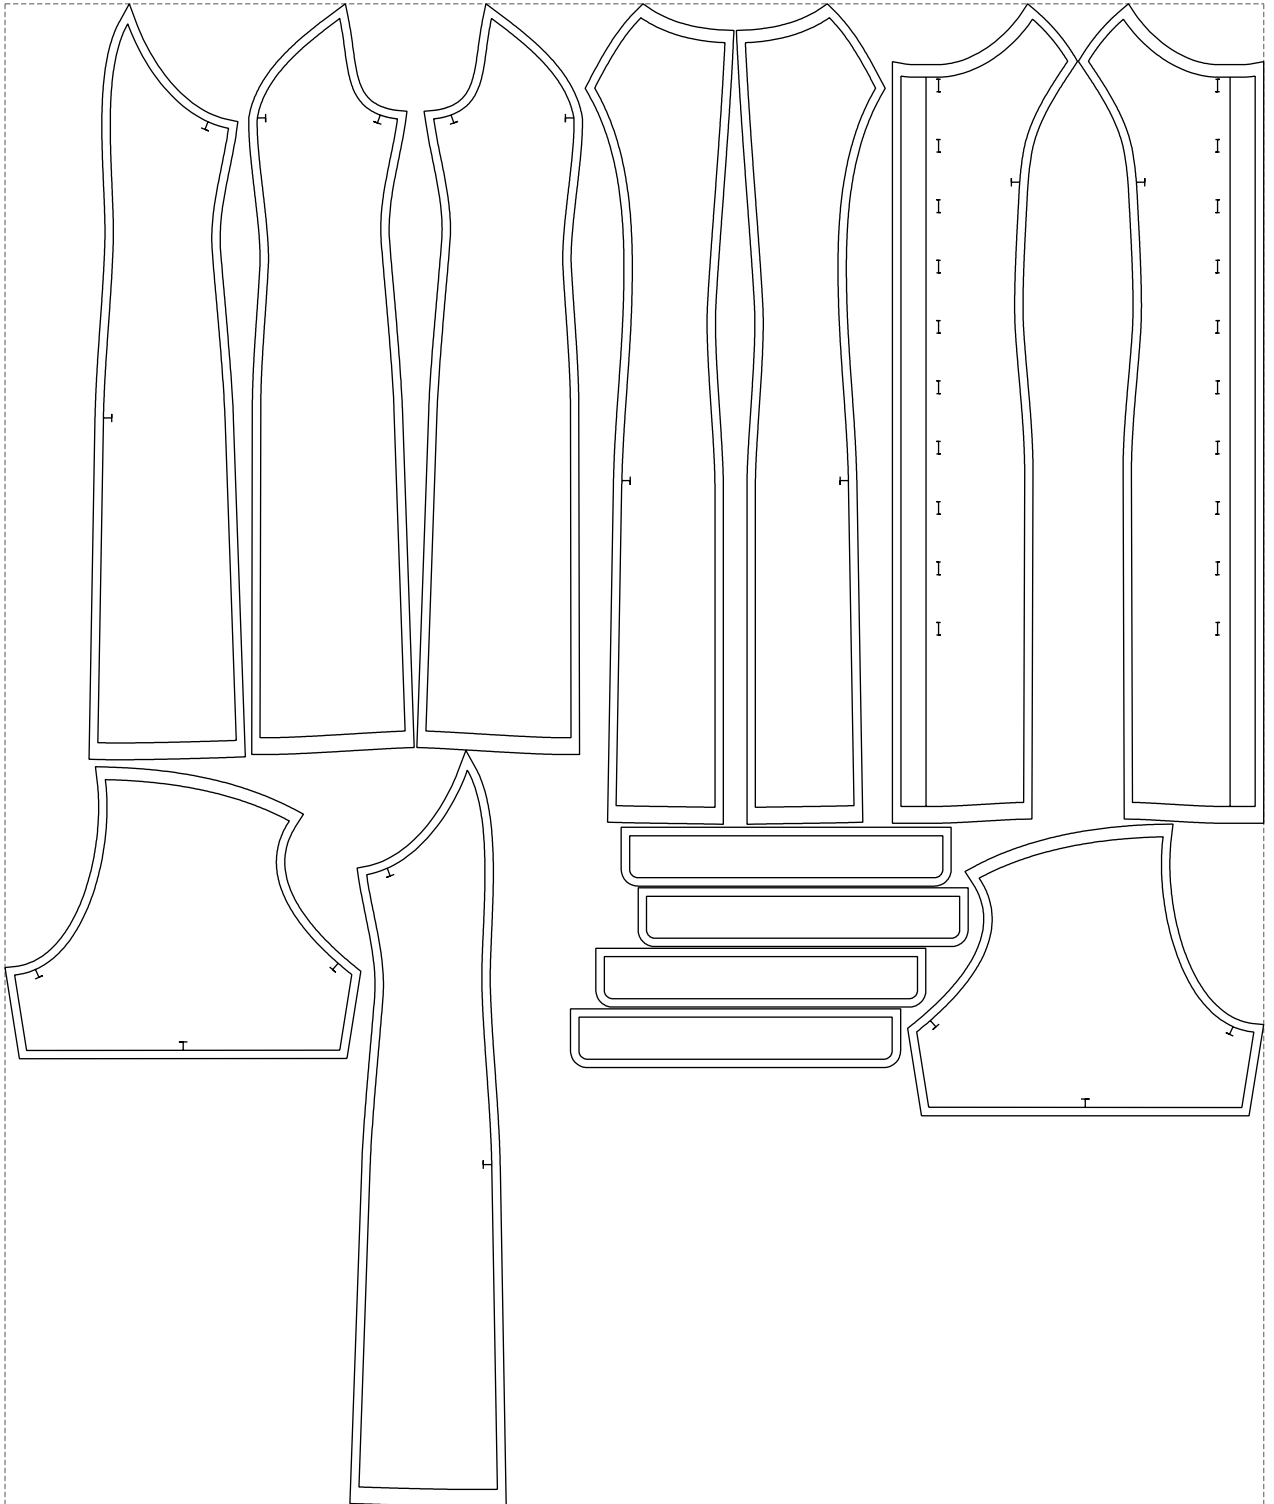

Not for print

Paper size: A4, size:1388.94 x977.40 mm

# Example

size:1499.00 x1789.75 mm

Maneken =1 ver.0

rz\_1=170

rz\_16=92

rz\_17=78.8

rz\_18=71.8

rz\_19=100