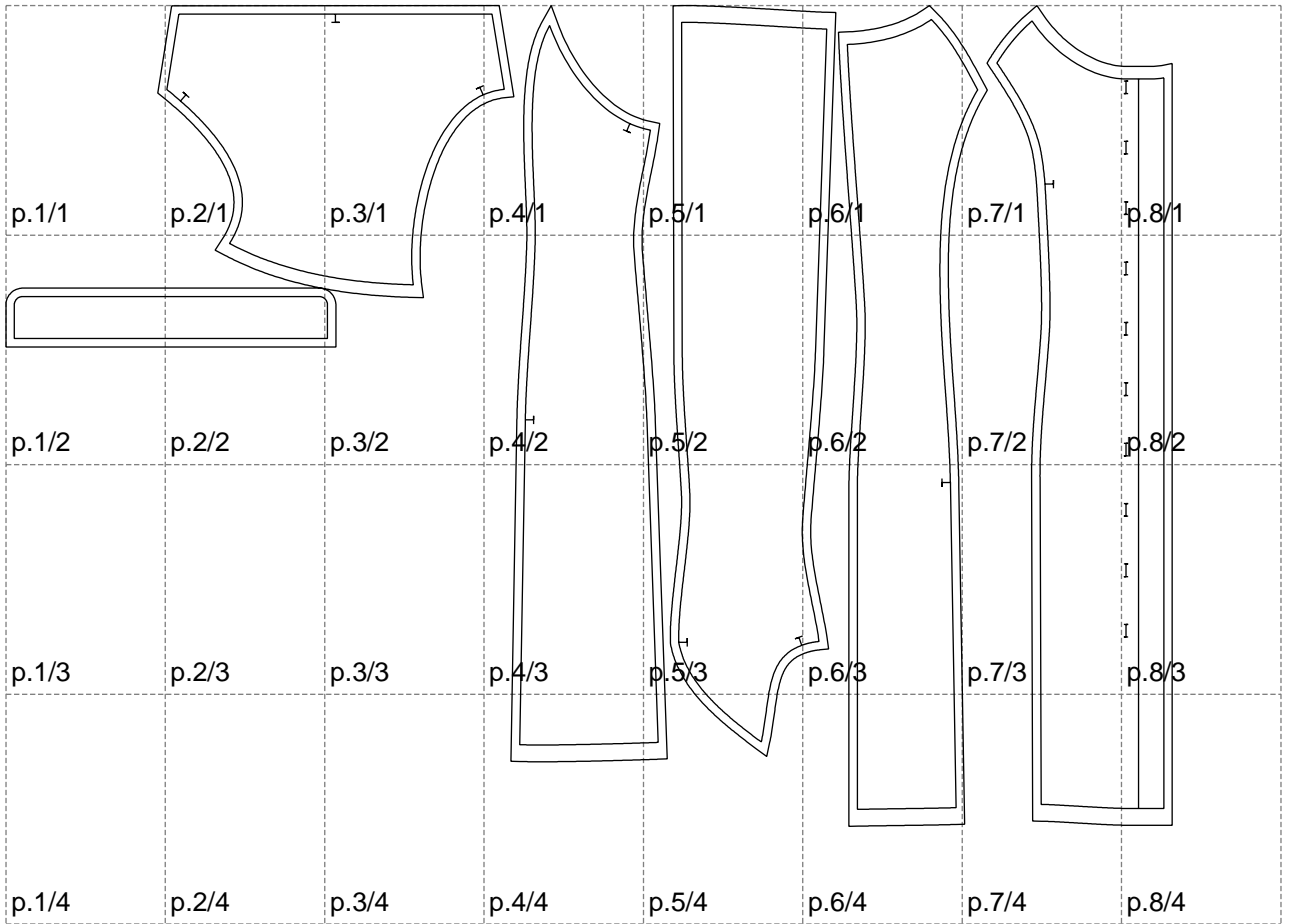

Not for print

Paper size: A4, size:1388.94 x977.40 mm

# Example

size:1499.00 x1789.75 mm

Maneken =1 ver.0

rz\_1=170

rz\_16=92

rz\_17=78.8

rz\_18=71.8

rz\_19=100

rz\_20=98.1

---

. . . . .  
. . . . .  
. . . . .