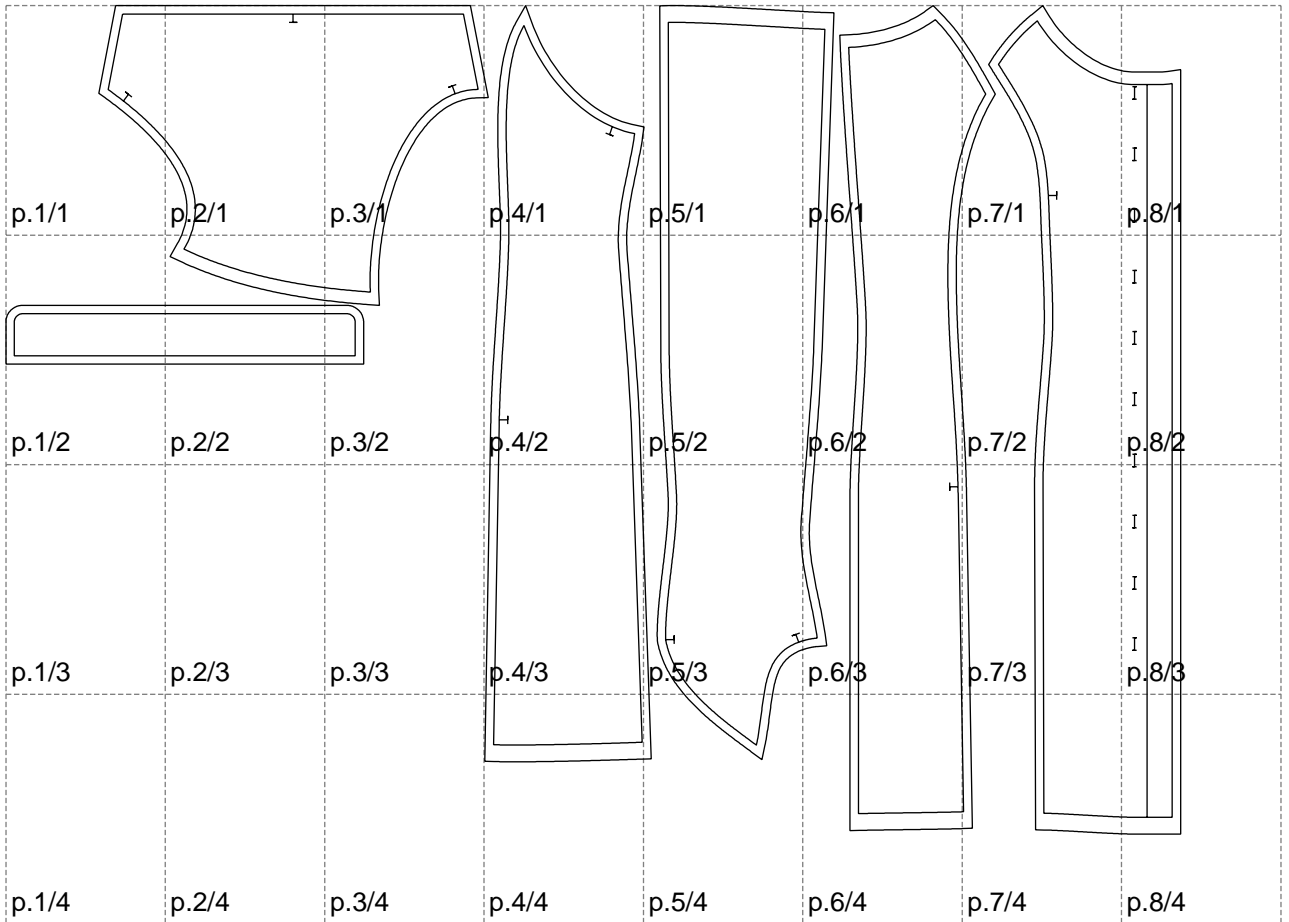

Not for print

Paper size: A4, size:1399.00 x986.57 mm

# Example

size:1458.97 x1856.83 mm

Maneken =1 ver.0

rz\_1=170

rz\_16=100

rz\_17=85.4

rz\_18=80.2

rz\_19=108

rz\_20=105.4

---

. . . . .  
. . . . .  
. . . . .