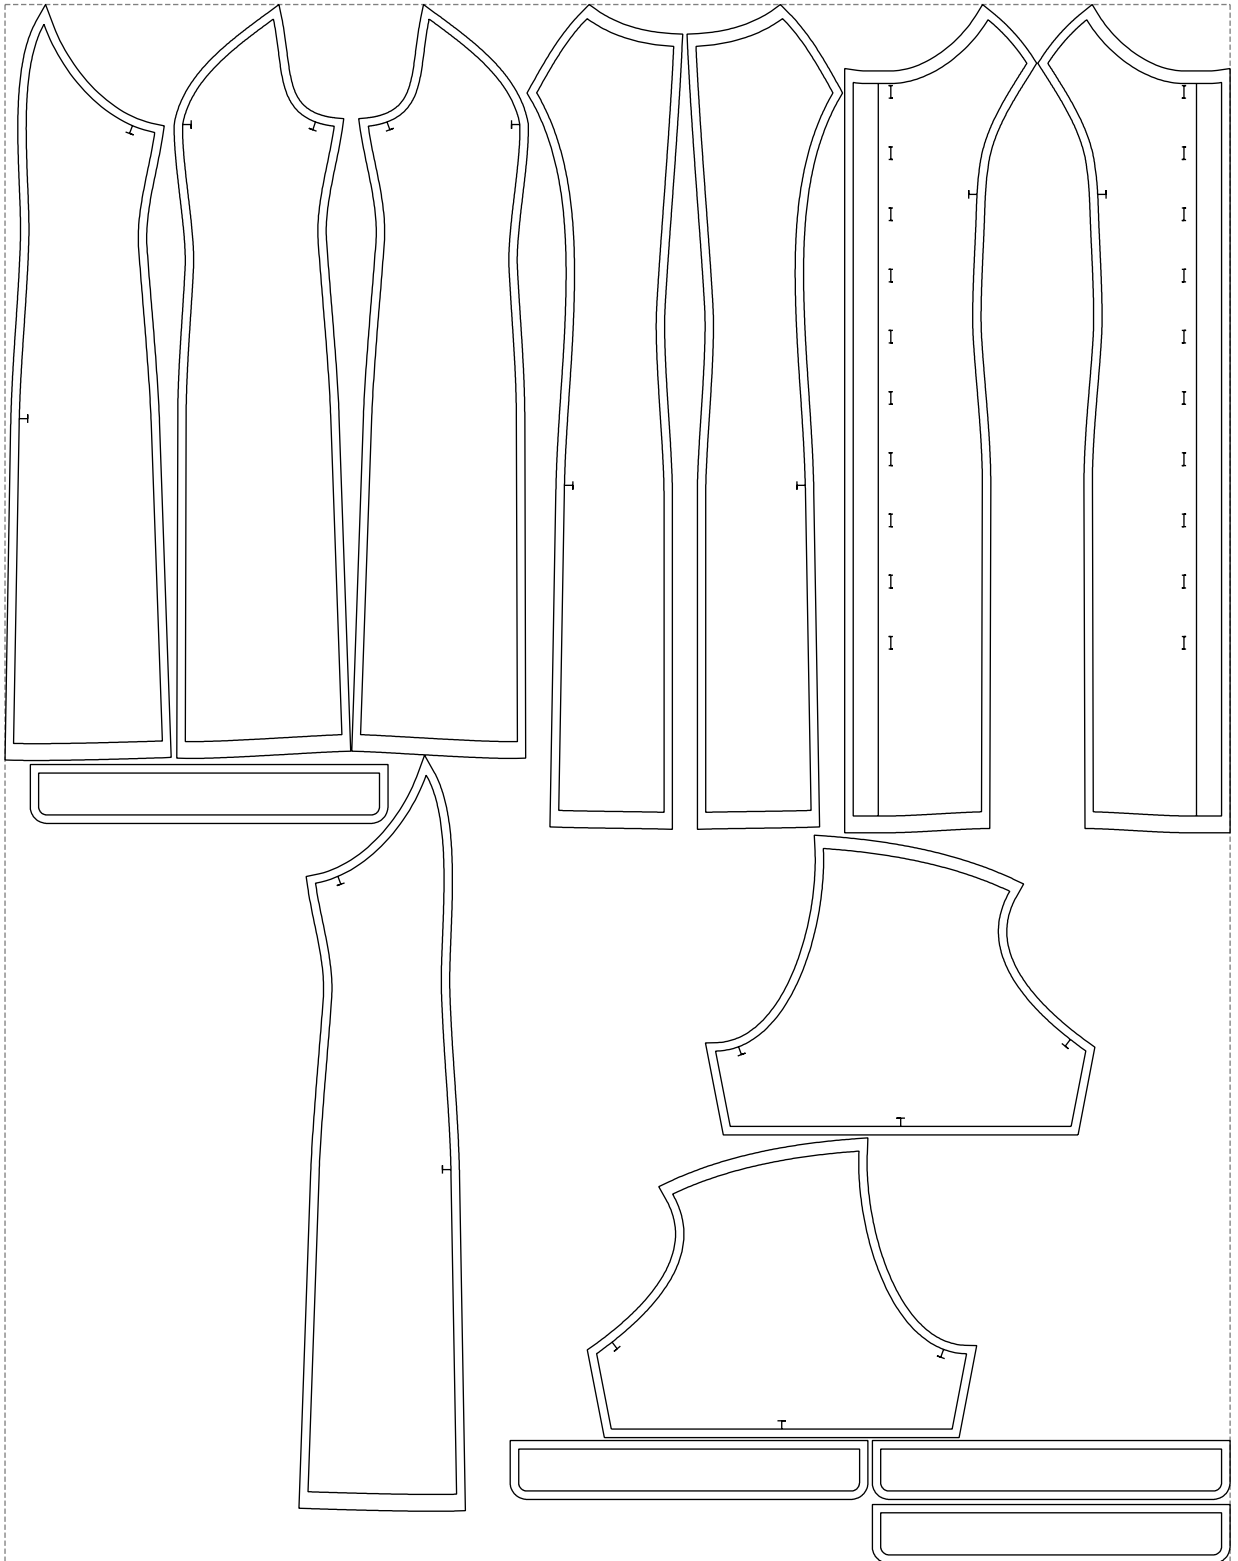

Not for print

Paper size: A4, size:1399.00 x986.57 mm

# Example

size:1458.97 x1856.83 mm

Maneken =1 ver.0

rz\_1=170

rz\_16=100

rz\_17=85.4

rz\_18=80.2

rz\_19=108

rz\_20=105.4

---

. . . . .  
. . . . .  
. . . . .