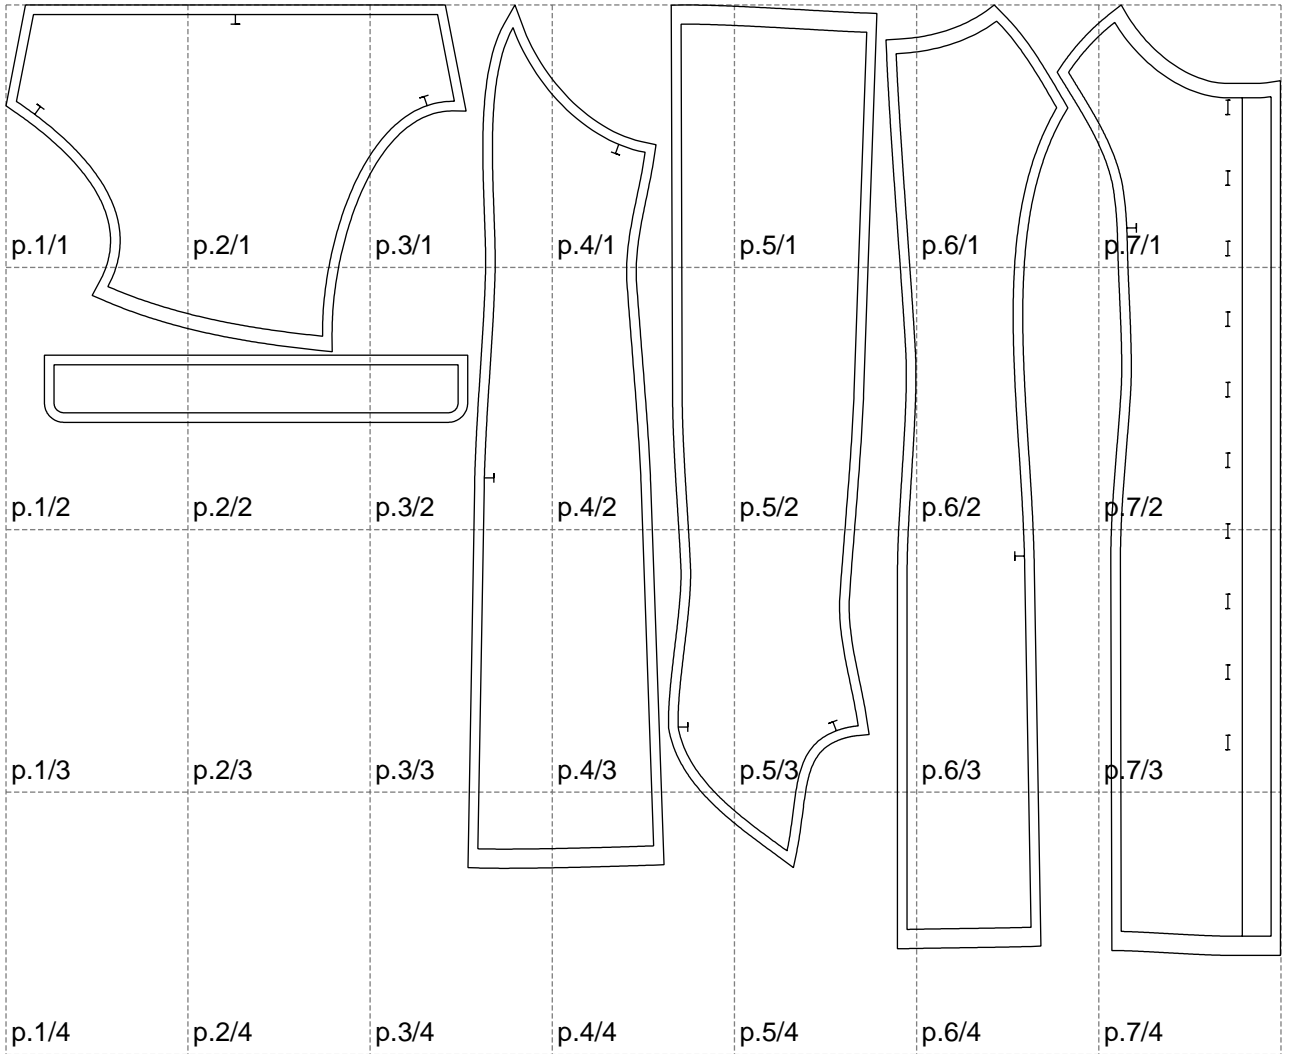

Not for print

Paper size: A4, size:1328.27 x990.24 mm

# Example

size:1488.96 x1796.21 mm

Maneken =1 ver.0

rz\_1=170

rz\_16=104

rz\_17=88.9

rz\_18=84.4

rz\_19=112

rz\_20=109.3

---

. . . . .  
. . . . .  
. . . . .