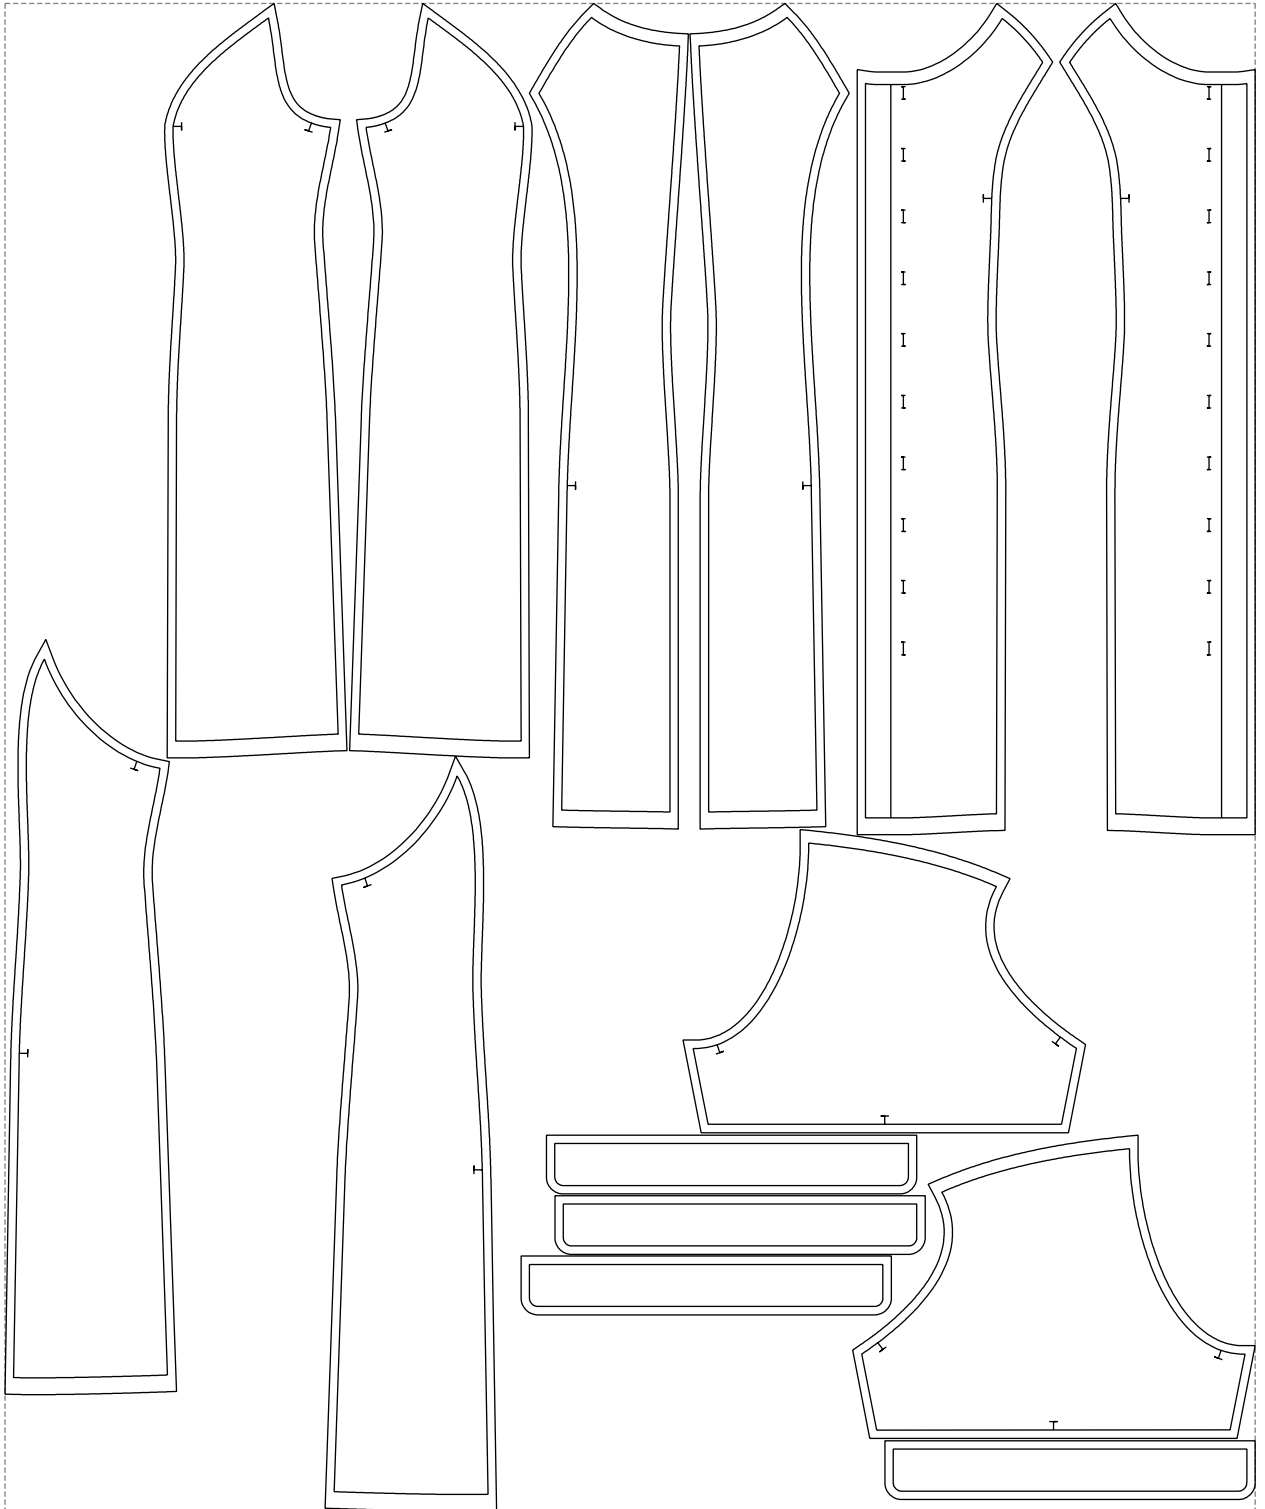

Not for print

Paper size: A4, size:1328.27 x990.24 mm

# Example

size:1488.96 x1796.21 mm

Maneken =1 ver.0

rz\_1=170

rz\_16=104

rz\_17=88.9

rz\_18=84.4

rz\_19=112