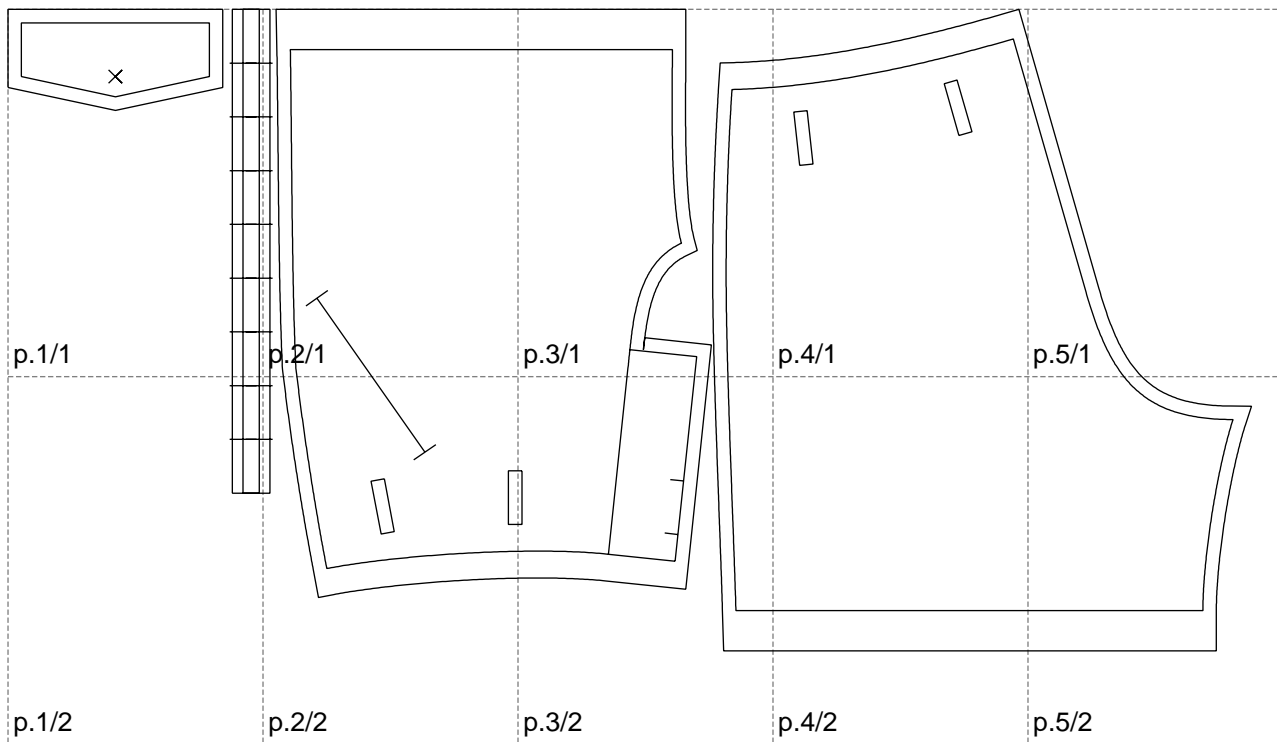

Not for print

Paper size: A4, size:925.56 x477.36 mm

Example

size:1468.87 x801.26 mm

Maneken =1 ver.0

rz_1=170

rz_16=92

rz_17=78.8

rz_18=71.8

rz_19=100

rz_20=98.1

.
.
.