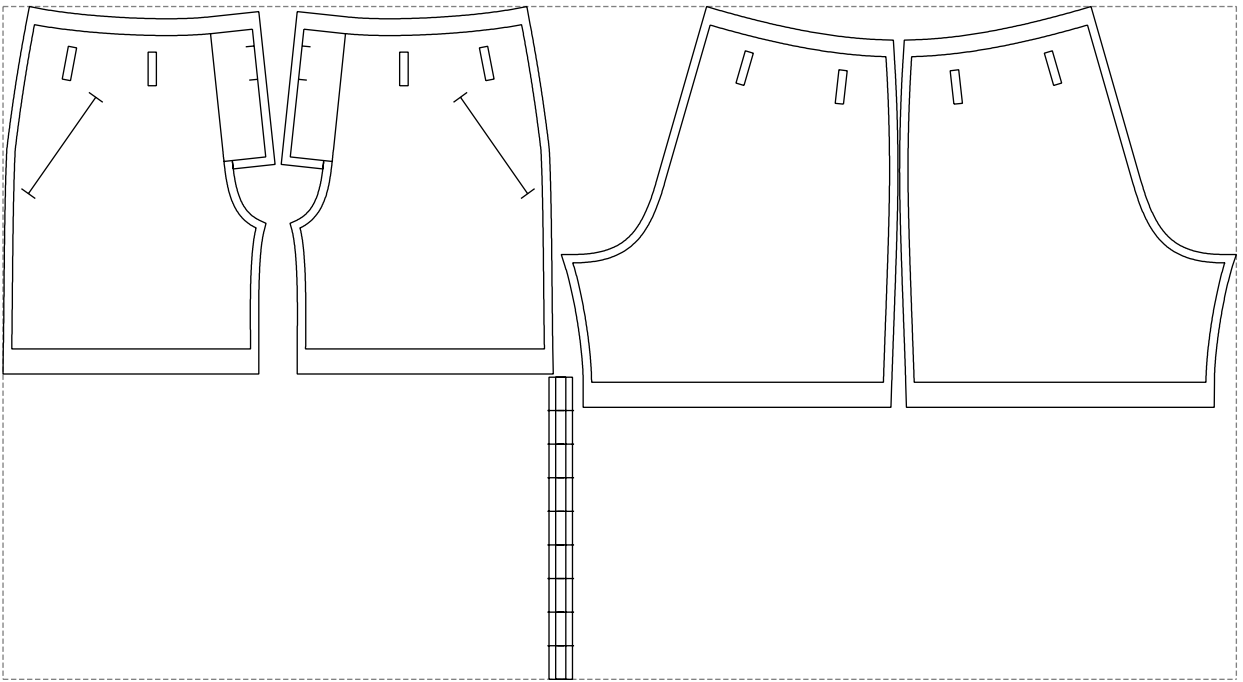

Not for print

Paper size: A4, size:925.56 x477.36 mm

Example

size:1468.87 x801.26 mm

Maneken =1 ver.0

rz_1=170

rz_16=92

rz_17=78.8

rz_18=71.8

rz_19=100

rz_20=98.1

.
.
.