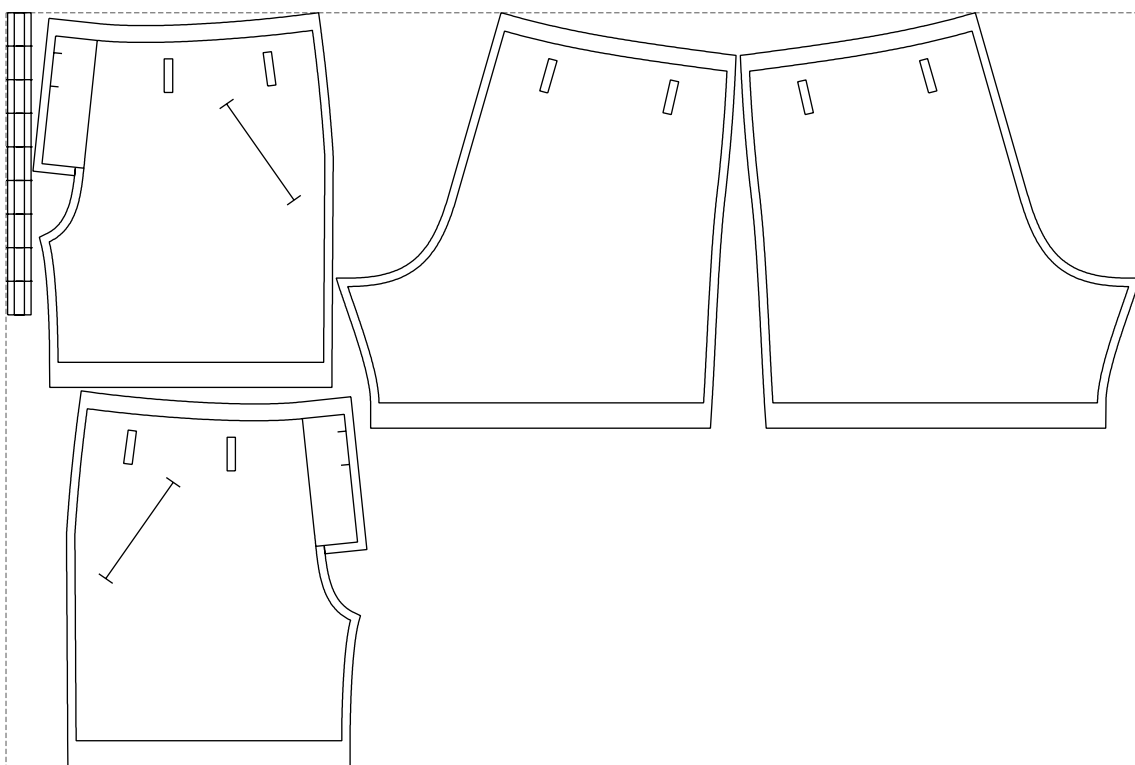

Not for print

Paper size: A4, size:860.61 x494.90 mm

# Example

size:1350.90 x897.17 mm

Maneken =1 ver.0

rz\_1=170

rz\_16=108

rz\_17=92.5

rz\_18=89.2

rz\_19=116