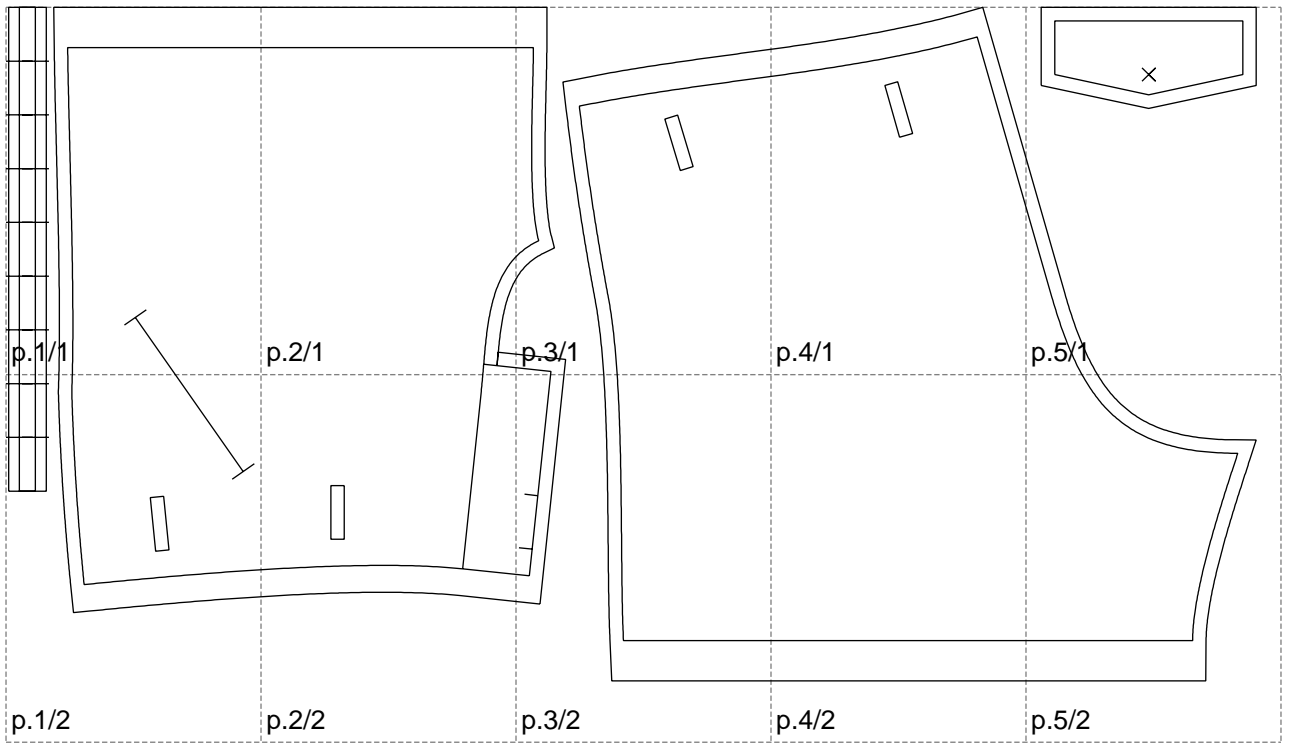

Not for print

Paper size: A4, size:930.66 x501.31 mm

Example

size:1460.97 x903.66 mm

Maneken =1 ver.0

rz_1=170

rz_16=116

rz_17=100

rz_18=98.8

rz_19=124

rz_20=121

.
.
.