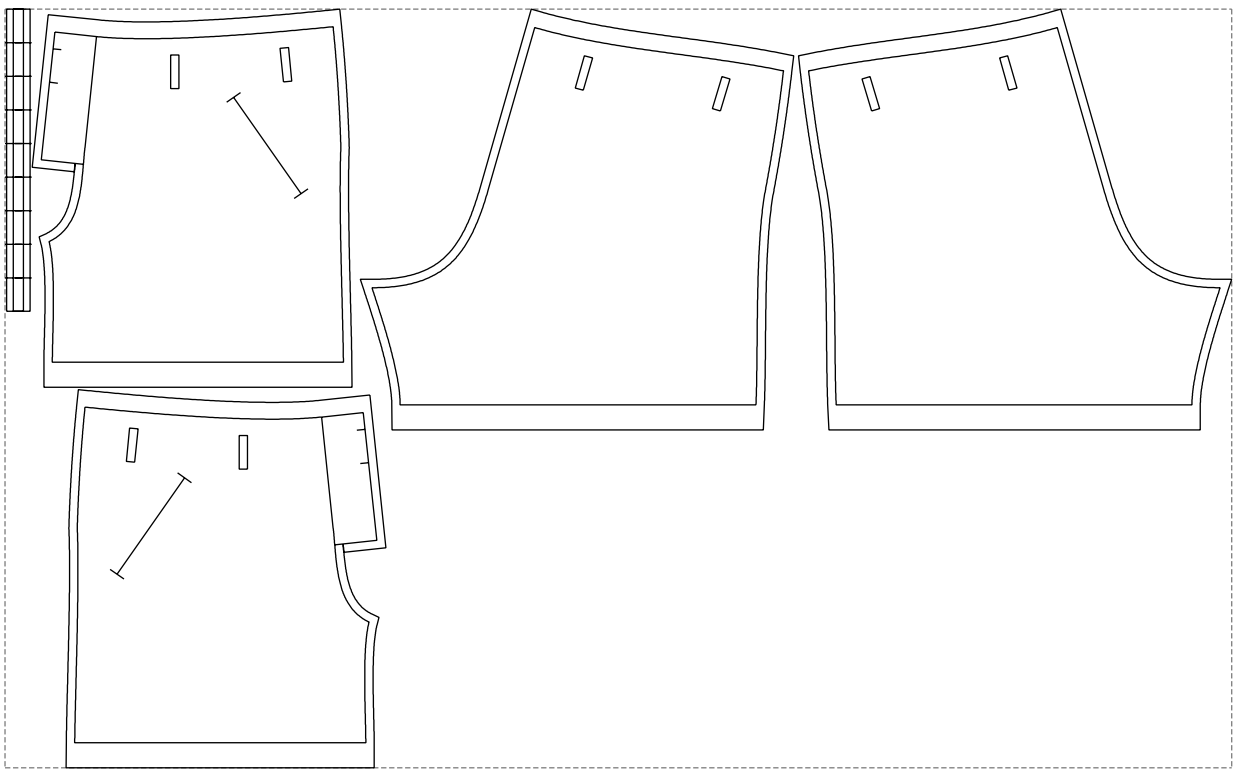

Not for print

Paper size: A4, size:930.66 x501.31 mm

Example

size:1460.97 x903.66 mm

Maneken =1 ver.0

rz_1=170

rz_16=116

rz_17=100

rz_18=98.8

rz_19=124

rz_20=121

.
.
.