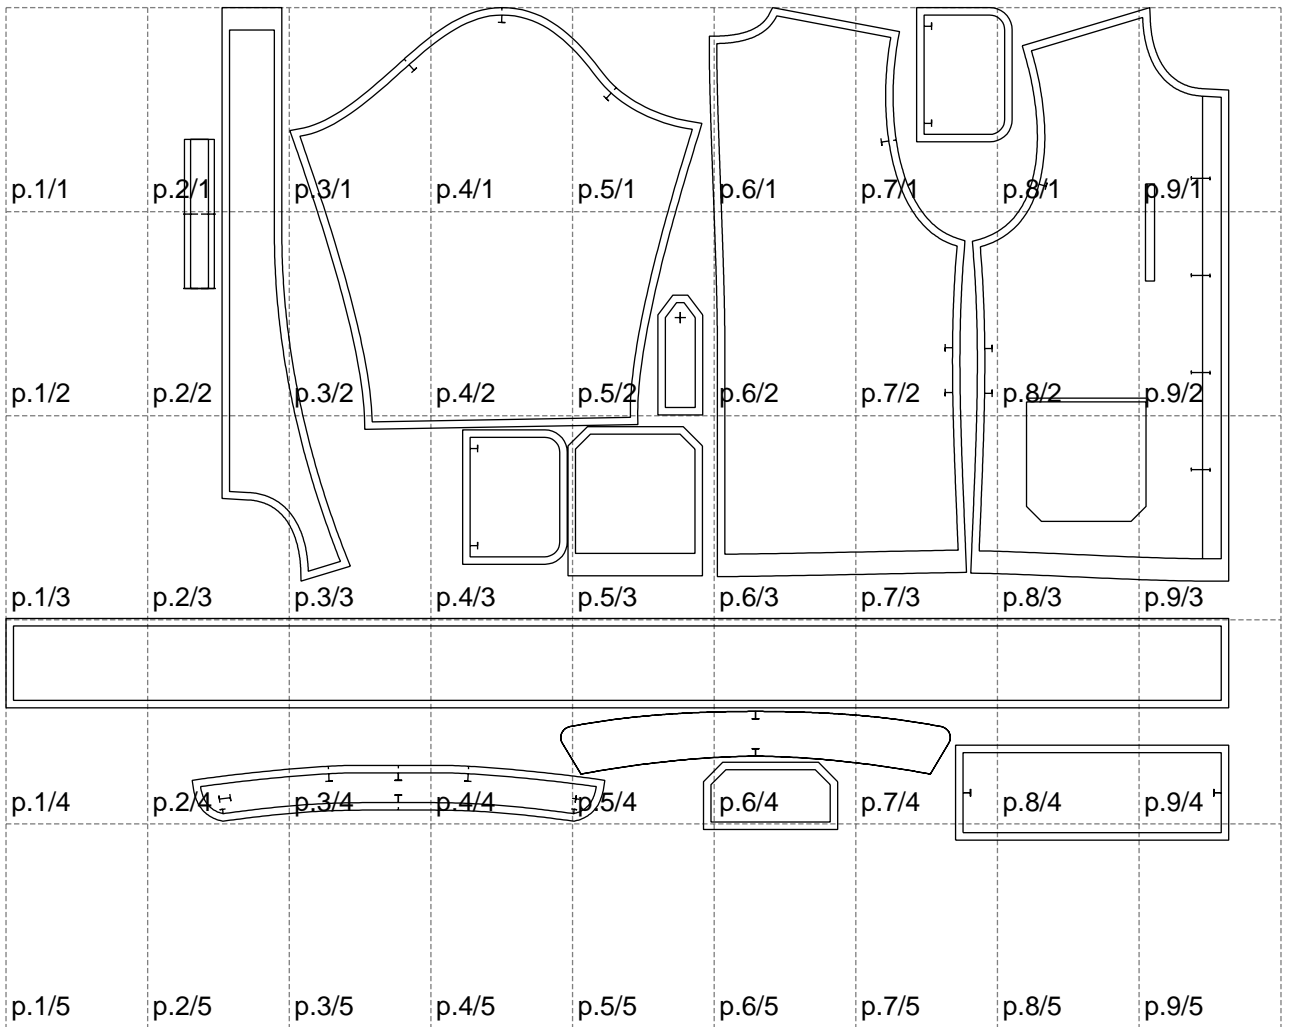

Not for print

Paper size: A4, size:1638.40 x1115.48 mm

Example

size:1638.40 x1880.18 mm

Maneken =1 ver.0

rz_1=170

rz_16=100

rz_17=85.4

rz_18=80.2

rz_19=108

rz_20=105.4

.
.
.