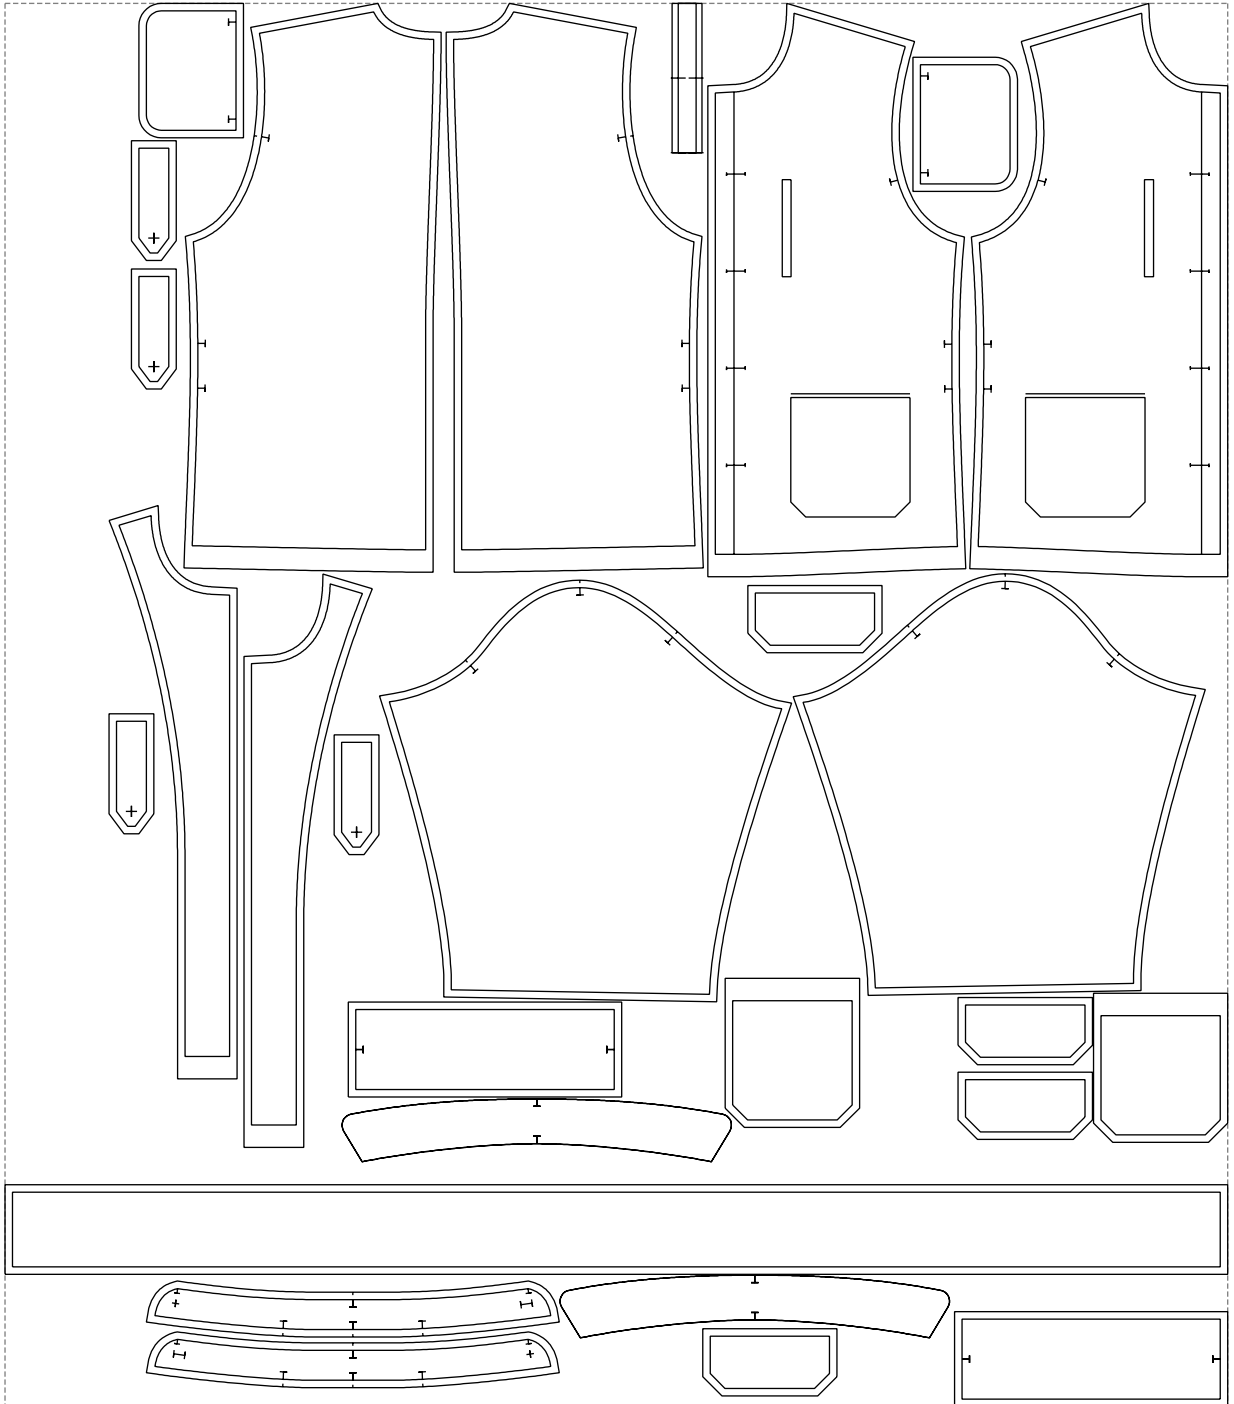

Not for print

Paper size: A4, size:1638.40 x1115.48 mm

Example

size:1638.40 x1880.18 mm

Maneken =1 ver.0

rz_1=170

rz_16=100

rz_17=85.4

rz_18=80.2

rz_19=108

rz_20=105.4

.
.
.