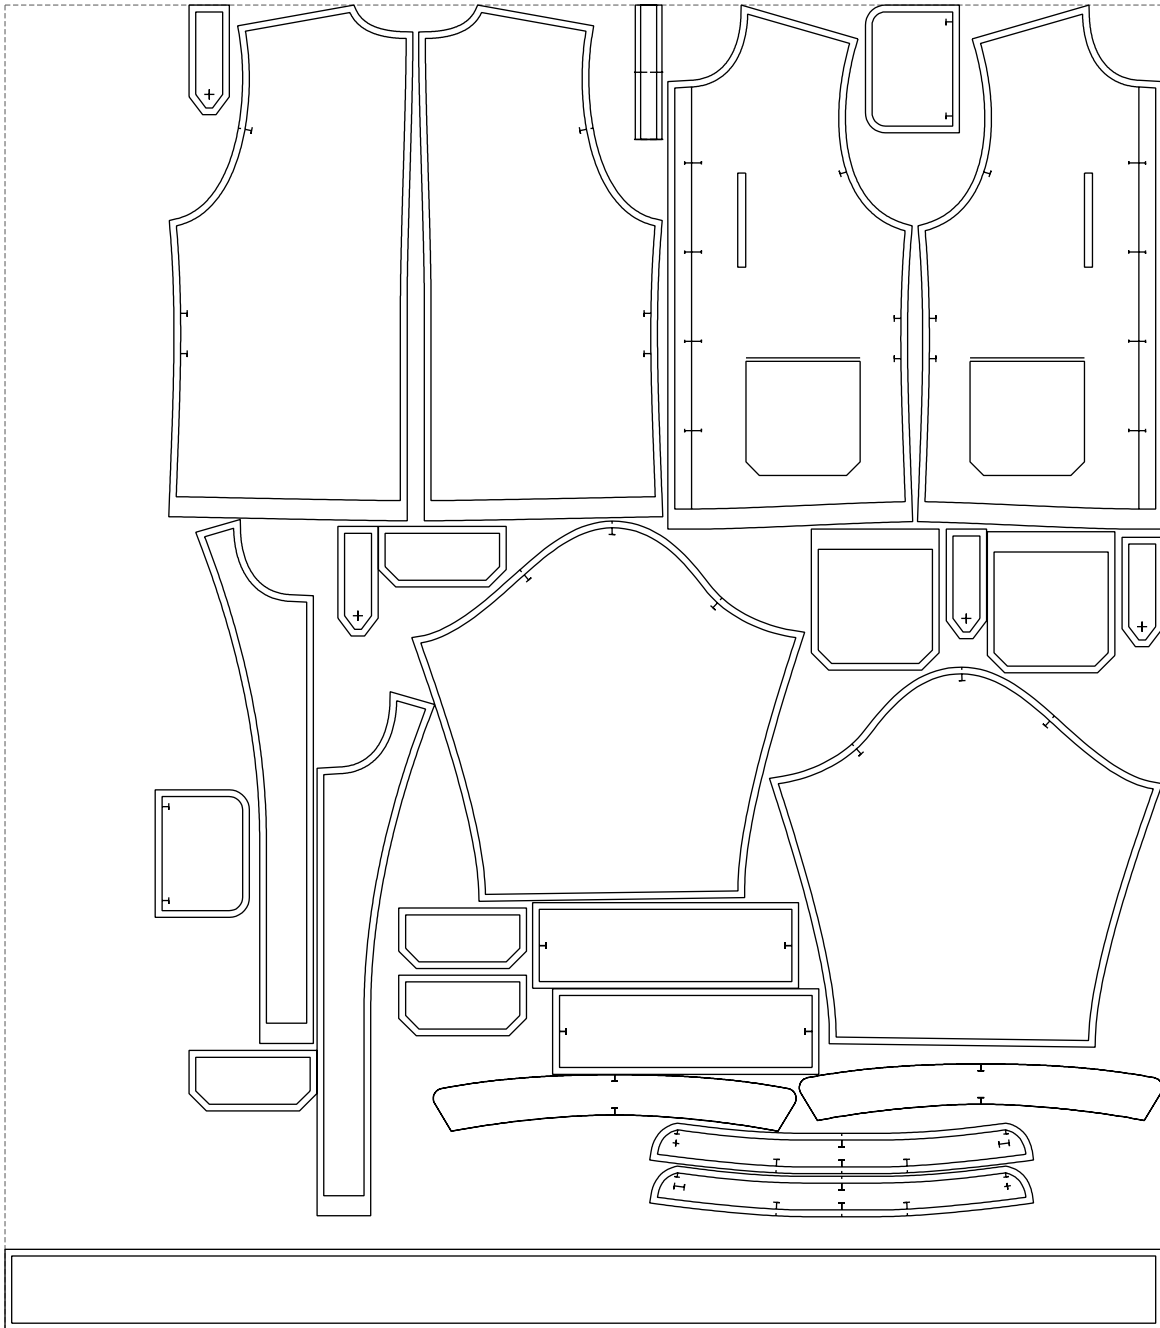

Not for print

Paper size: A4, size:1722.90 x1178.26 mm

# Example

size:1722.90 x1972.66 mm

Maneken =1 ver.0

rz\_1=170

rz\_16=108

rz\_17=92.5

rz\_18=89.2

rz\_19=116