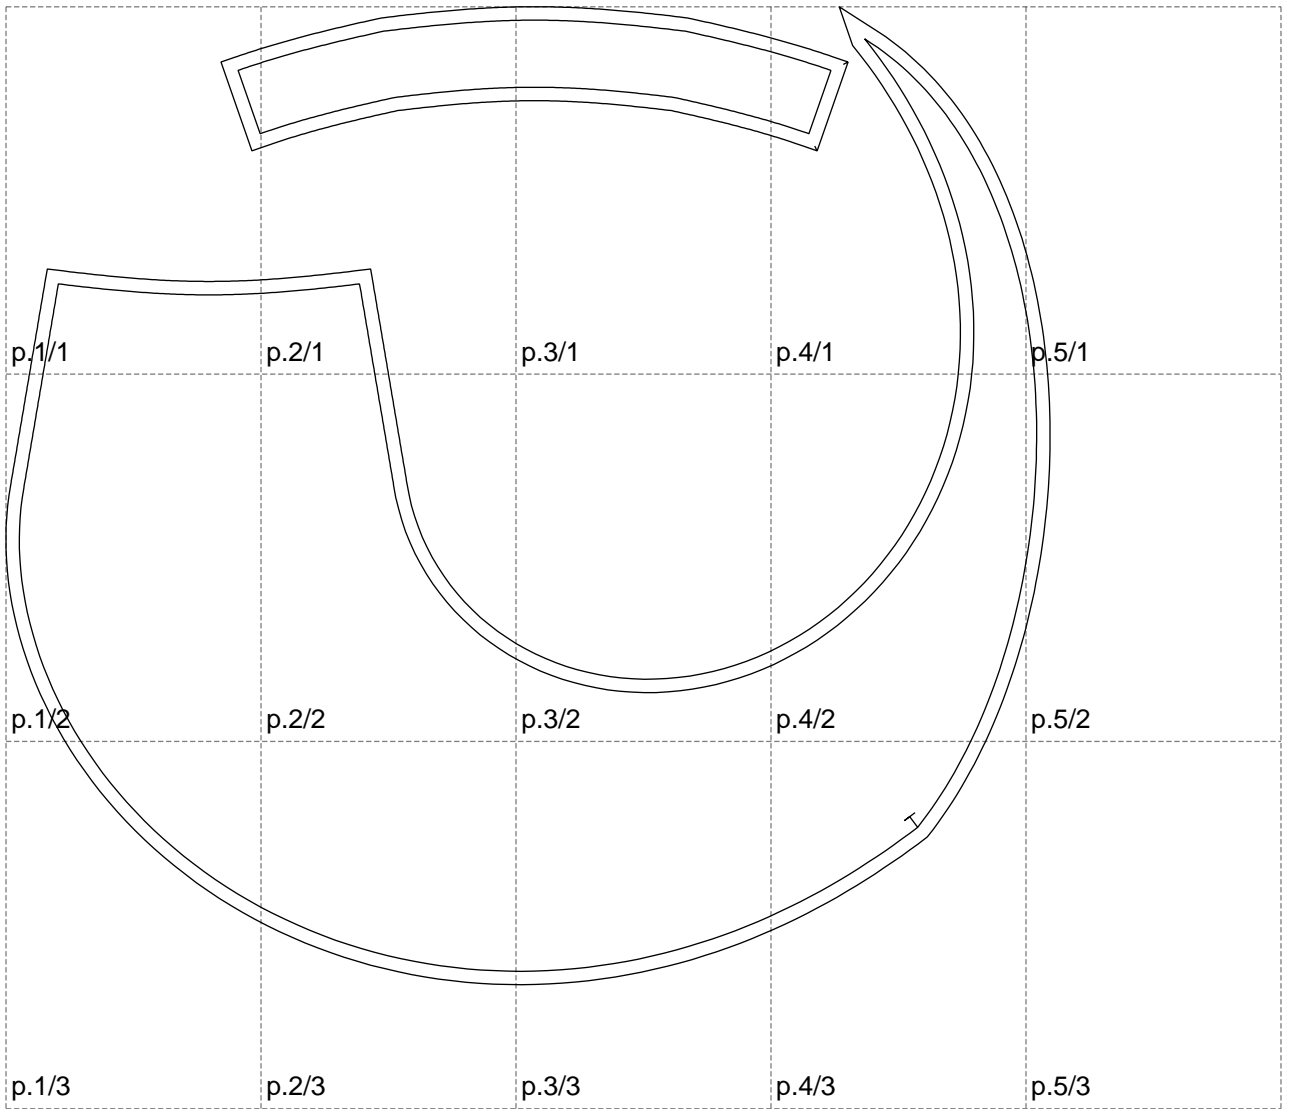

Not for print

Paper size: A4, size:777.21 x727.84 mm

# Example

size:1499.00 x1832.64 mm

Maneken =1 ver.0

rz\_1=170

rz\_16=96

rz\_17=82

rz\_18=76

rz\_19=104

rz\_20=101.8

---

. . . . .  
. . . . .  
. . . . .