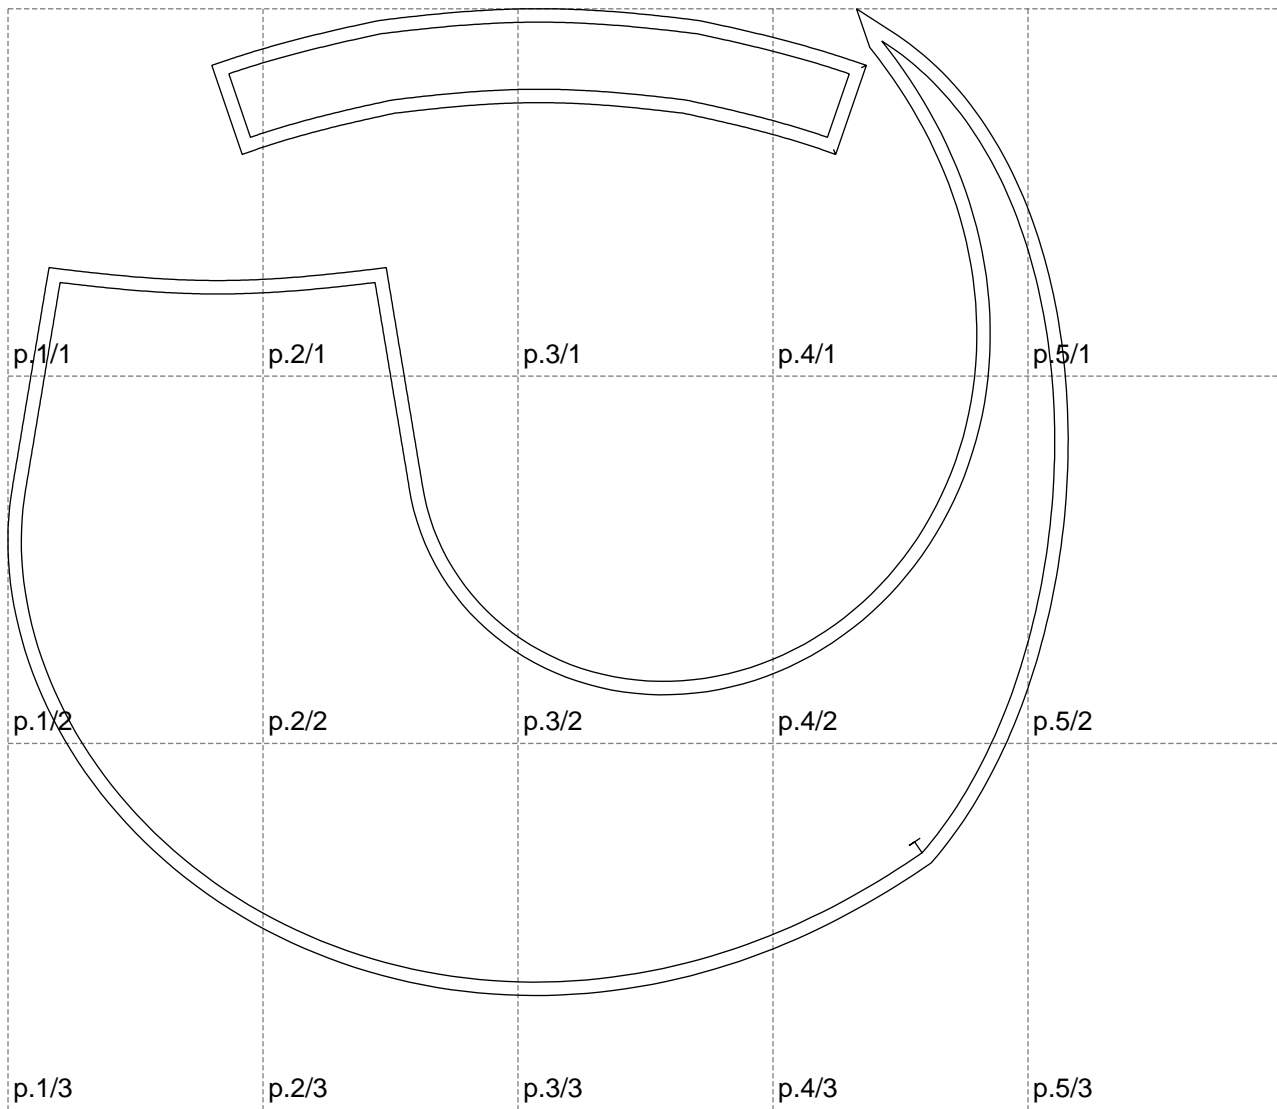

Not for print

Paper size: A4, size:789.17 x734.41 mm

# Example

size:1499.00 x1987.30 mm

Maneken =1 ver.0

rz\_1=170

rz\_16=100

rz\_17=85.4

rz\_18=80.2

rz\_19=108

rz\_20=105.4

---

. . . . .  
. . . . .  
. . . . .