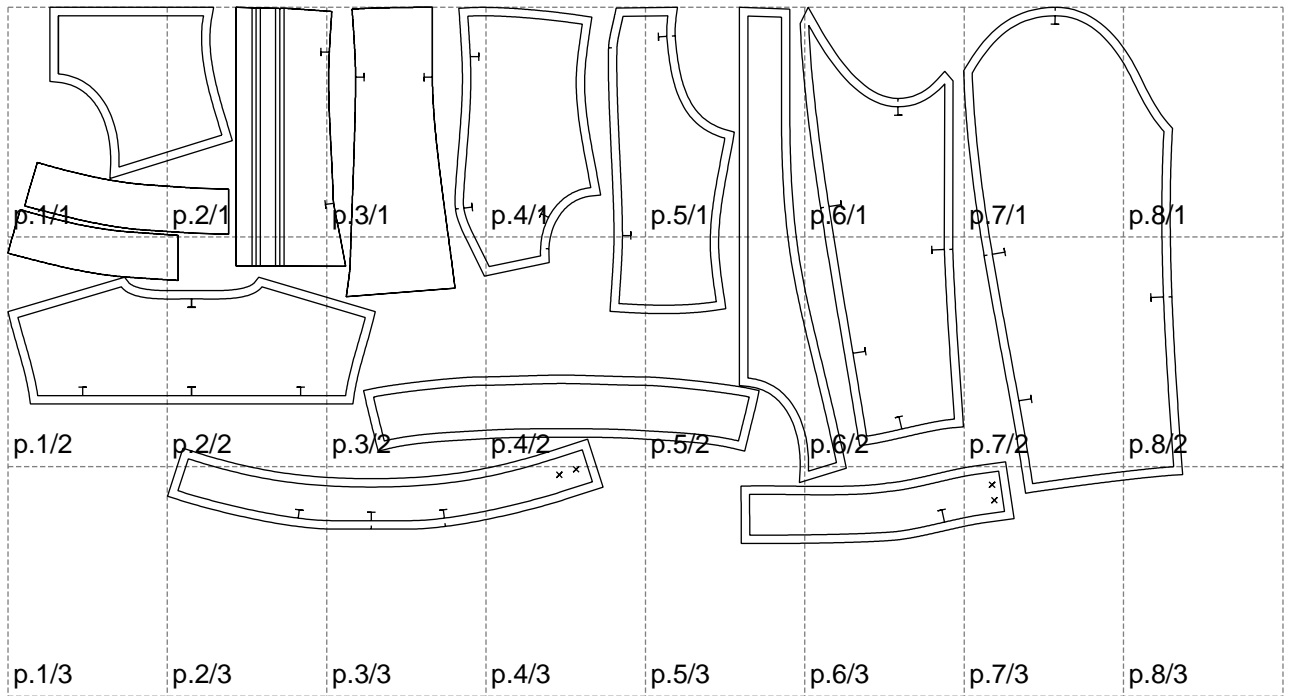

Not for print

Paper size: A4, size:1399.00 x638.45 mm

# Example

size:1499.00 x1241.94 mm

Maneken =1 ver.0

rz\_1=170

rz\_16=88

rz\_17=75.6

rz\_18=67.6

rz\_19=96

rz\_20=94.6

---

. . . . .  
. . . . .  
. . . . .