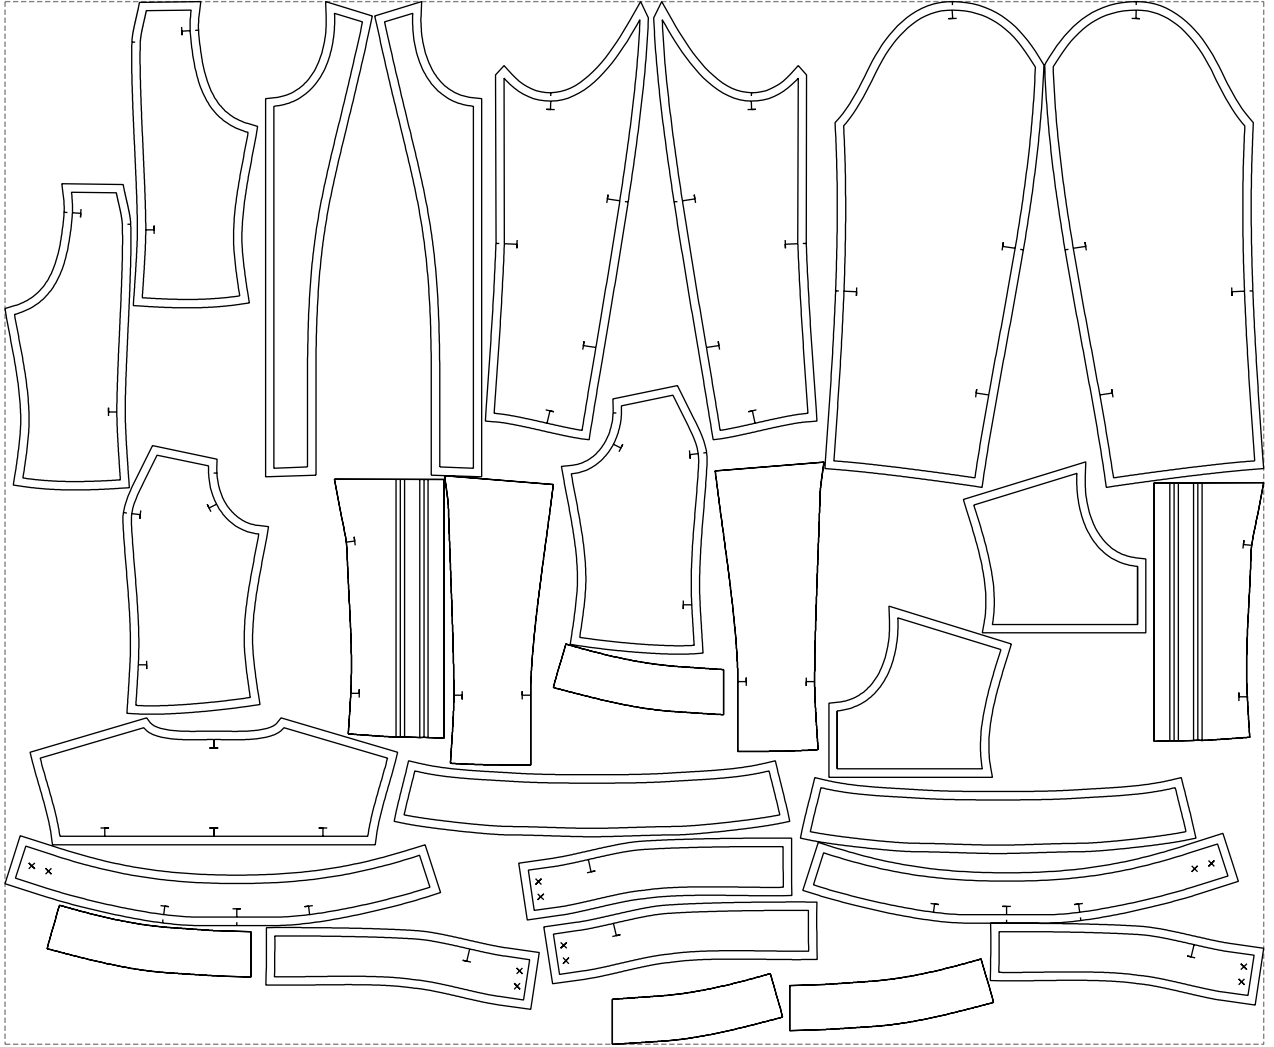

Not for print

Paper size: A4, size:1399.00 x638.45 mm

# Example

size:1499.00 x1241.94 mm

Maneken =1 ver.0

rz\_1=170

rz\_16=88

rz\_17=75.6

rz\_18=67.6

rz\_19=96