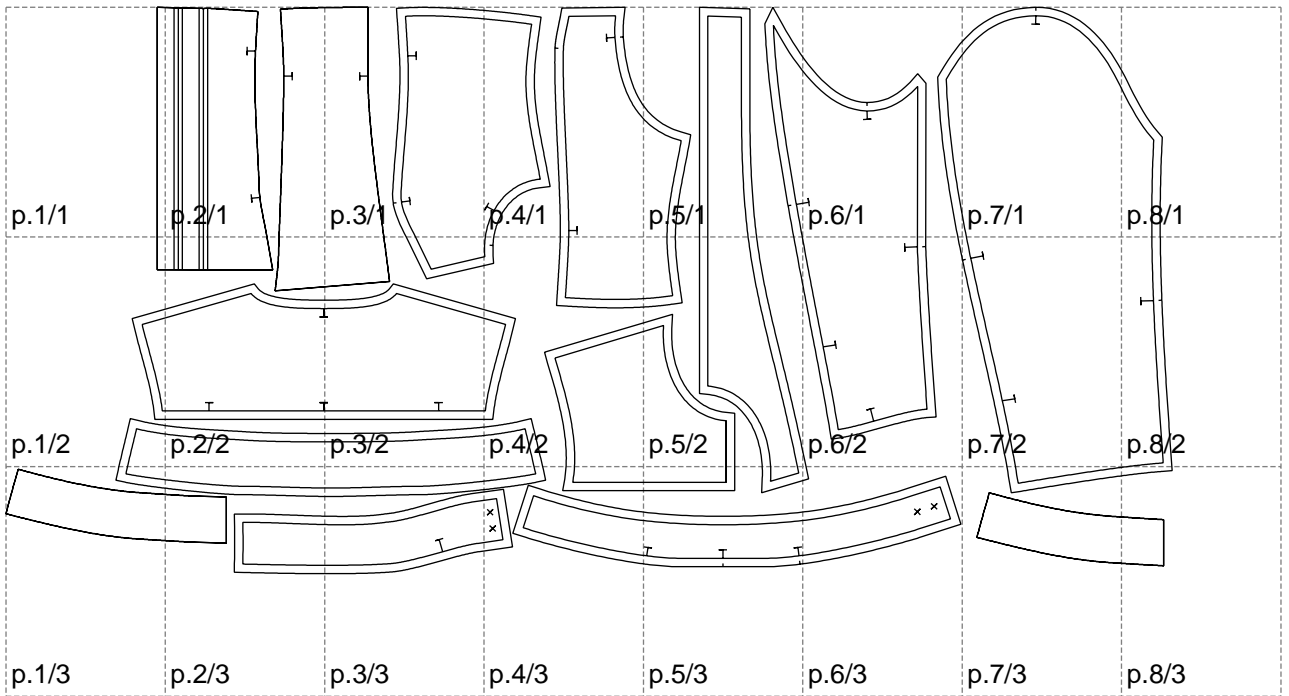

Not for print

Paper size: A4, size:1388.94 x674.38 mm

# Example

size:1499.00 x1263.26 mm

Maneken =1 ver.0

rz\_1=170

rz\_16=96

rz\_17=82

rz\_18=76

rz\_19=104

rz\_20=101.8

---

. . . . .  
. . . . .  
. . . . .