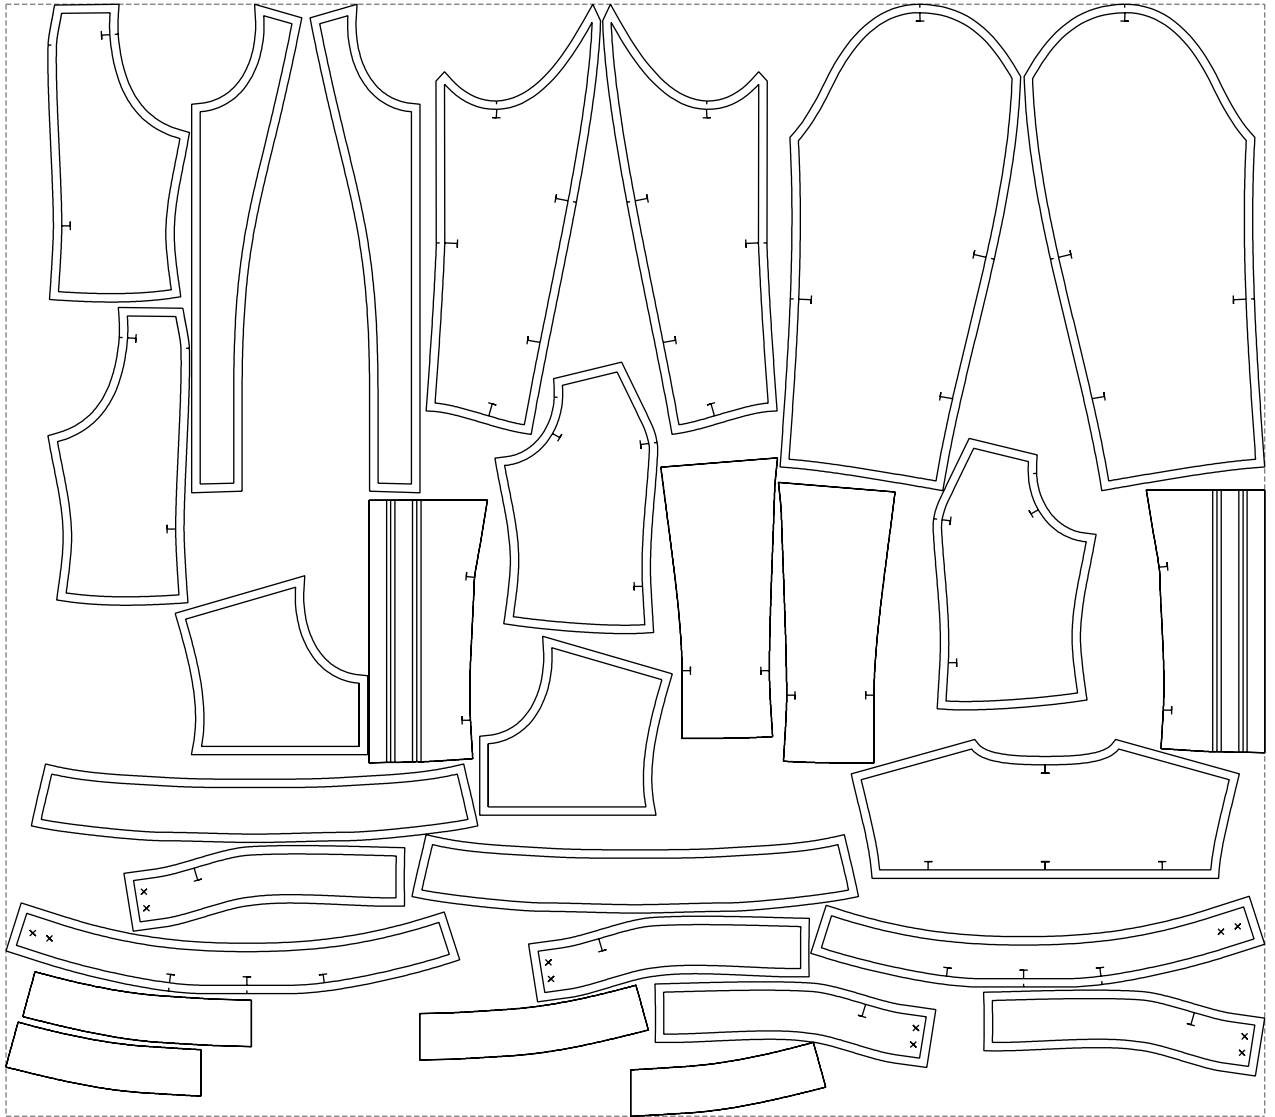

Not for print

Paper size: A4, size:1399.00 x717.97 mm

# Example

size:1499.00 x1324.61 mm

Maneken =1 ver.0

rz\_1=170

rz\_16=100

rz\_17=85.4

rz\_18=80.2

rz\_19=108

rz\_20=105.4

---

. . . . .  
. . . . .  
. . . . .