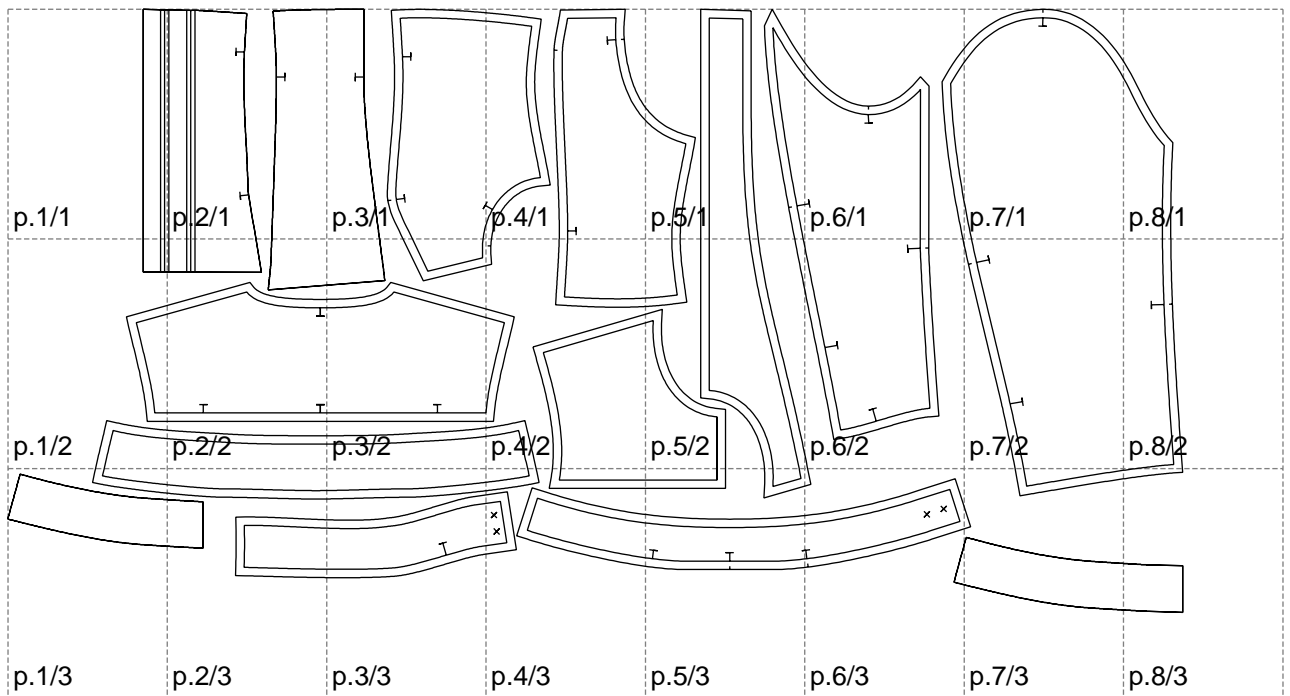

Not for print

Paper size: A4, size:1399.00 x717.97 mm

# Example

size:1499.00 x1324.61 mm

Maneken =1 ver.0

rz\_1=170

rz\_16=100

rz\_17=85.4

rz\_18=80.2

rz\_19=108

rz\_20=105.4

---

. . . . .  
. . . . .  
. . . . .