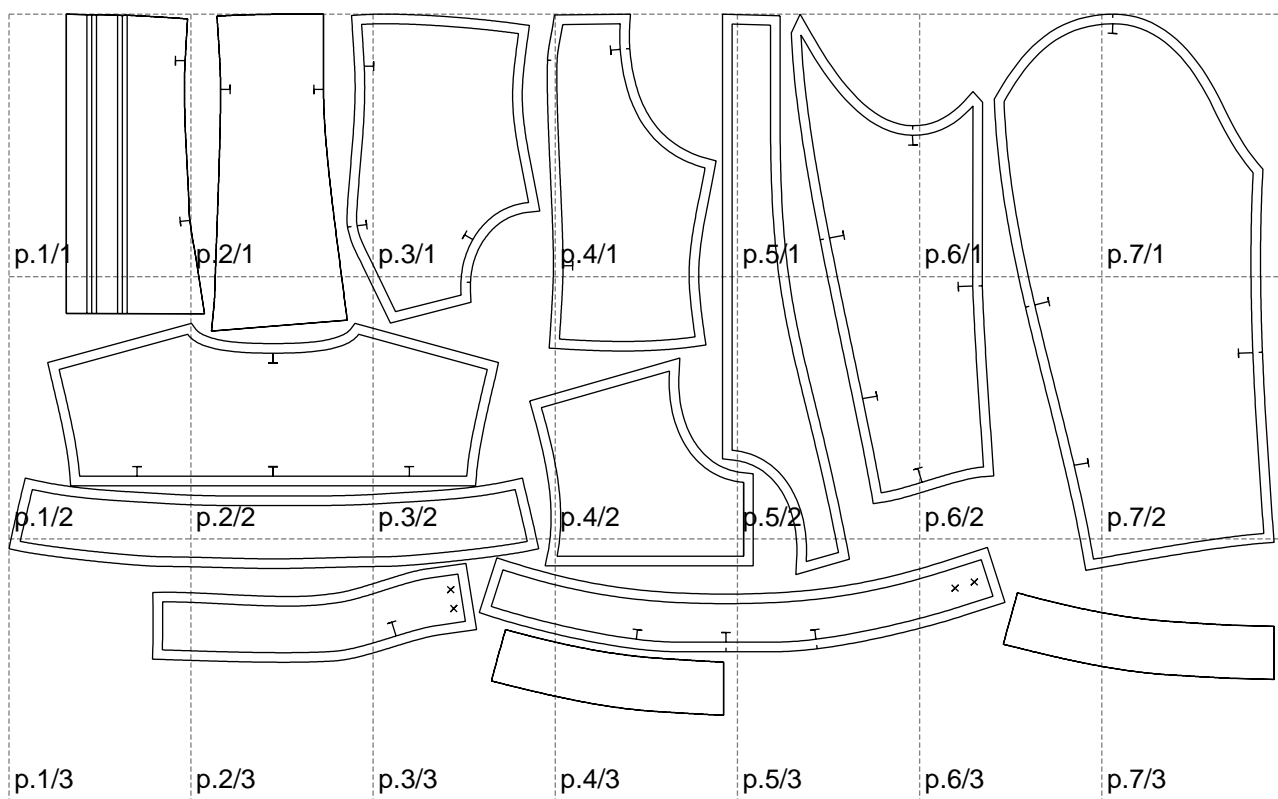

Not for print

Paper size: A4, size:1318.34 x730.50 mm

# Example

size:1499.00 x1366.06 mm

Maneken =1 ver.0

rz\_1=170

rz\_16=104

rz\_17=88.9

rz\_18=84.4

rz\_19=112

rz\_20=109.3

---

. . . . .  
. . . . .  
. . . . .