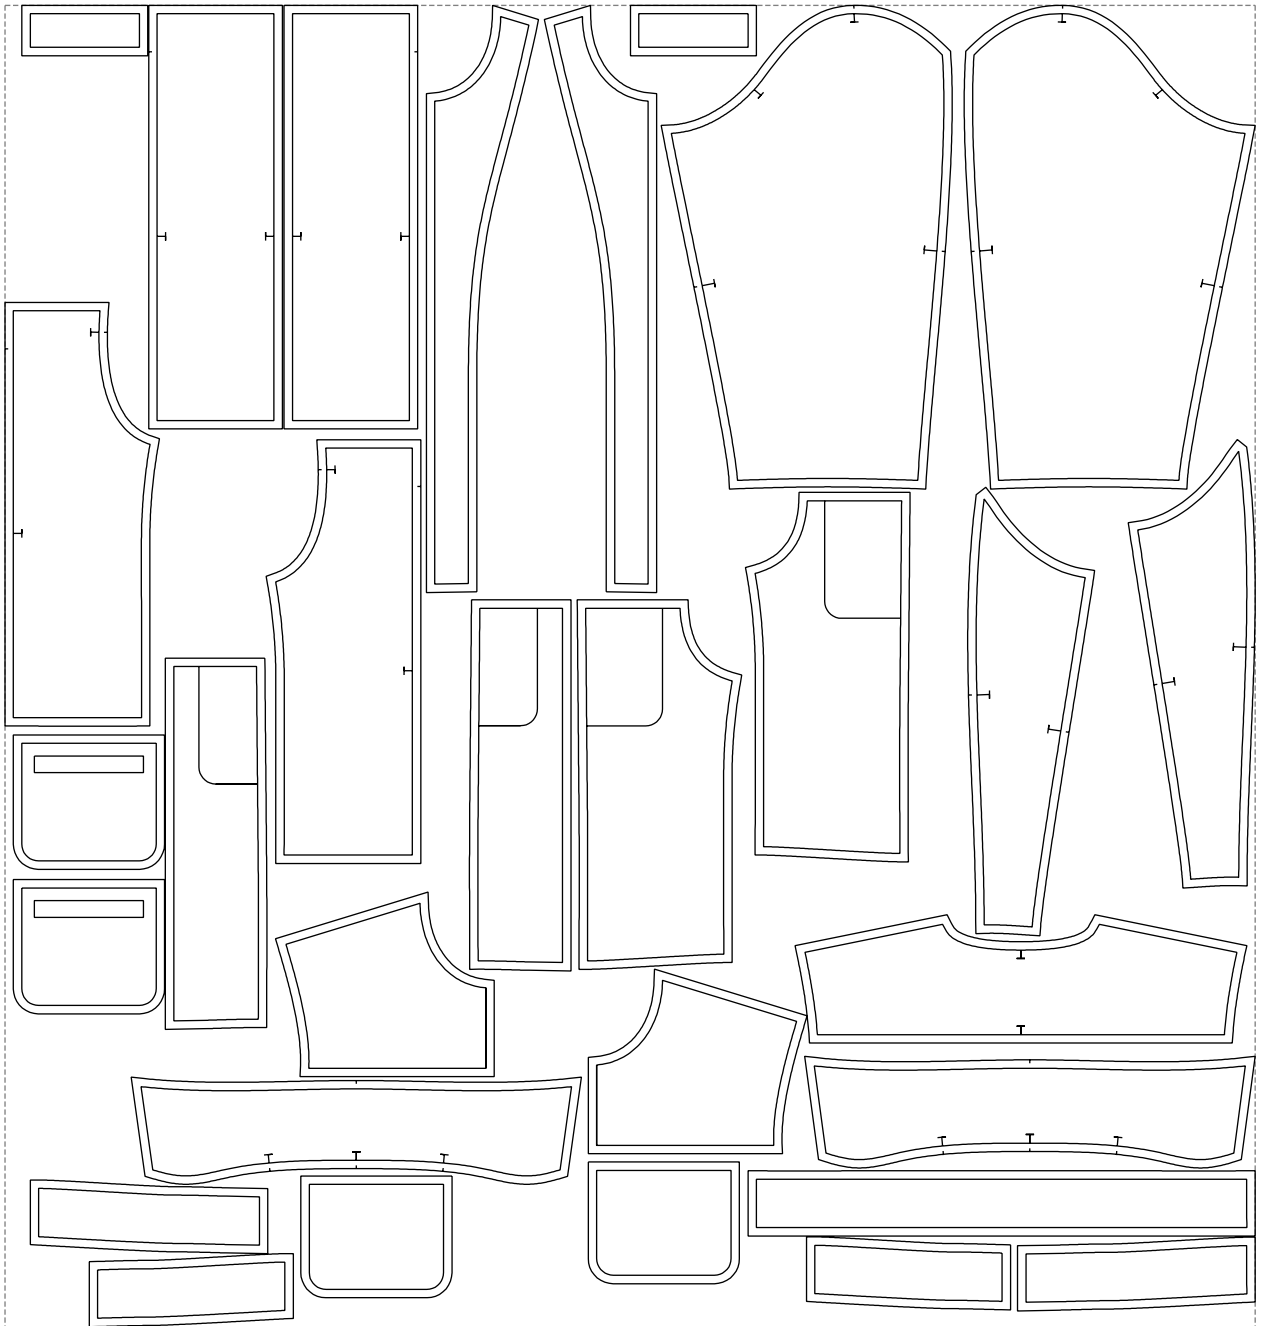

Not for print

Paper size: A4, size:1399.00 x966.37 mm

# Example

size:1488.96 x1574.13 mm

Maneken =1 ver.0

rz\_1=170

rz\_16=92

rz\_17=78.8

rz\_18=71.8

rz\_19=100

rz\_20=98.1

---

. . . . .  
. . . . .  
. . . . .