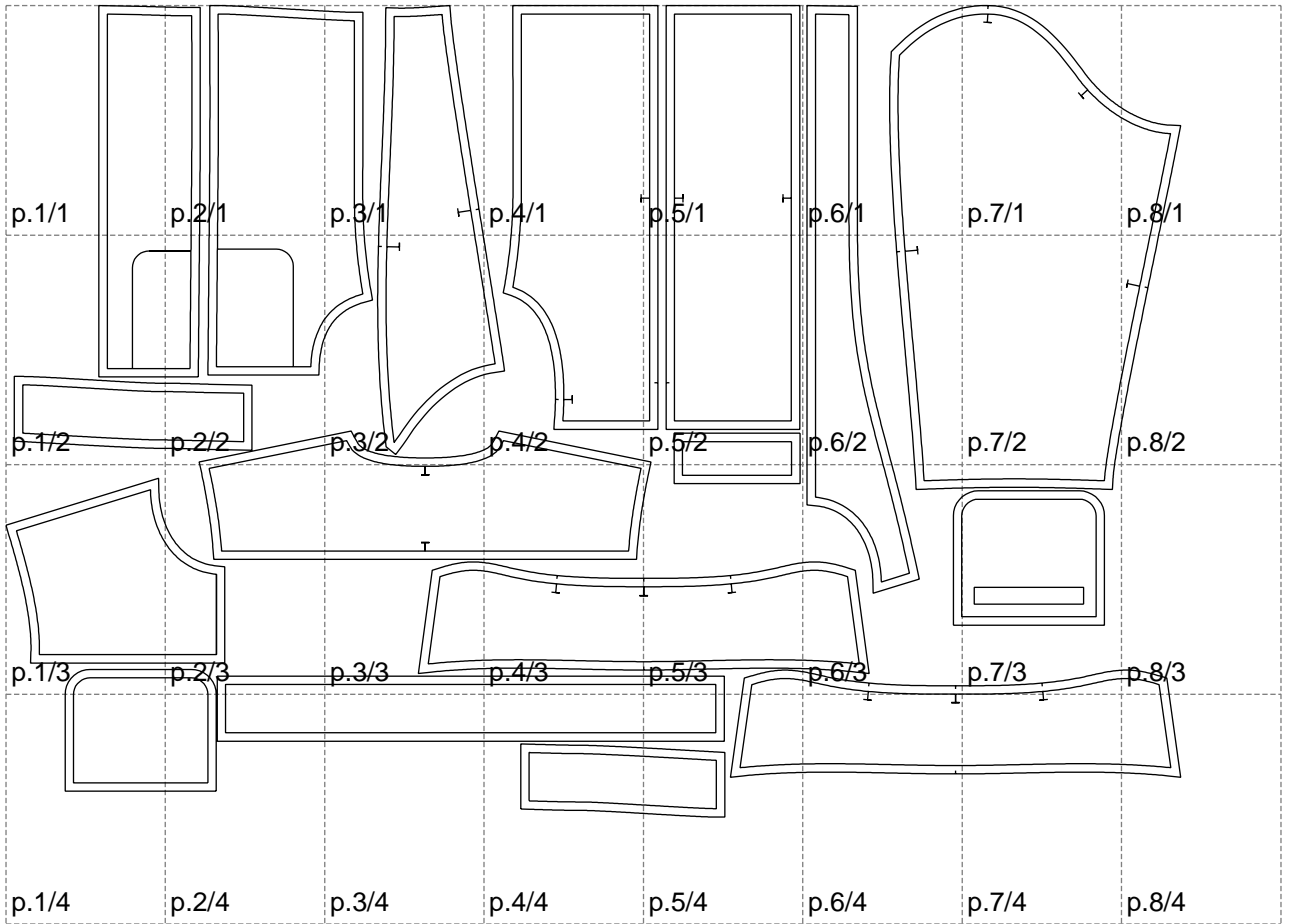

Not for print

Paper size: A4, size:1399.00 x966.37 mm

# Example

size:1488.96 x1574.13 mm

Maneken =1 ver.0

rz\_1=170

rz\_16=92

rz\_17=78.8

rz\_18=71.8

rz\_19=100

rz\_20=98.1

---

. . . . .  
. . . . .  
. . . . .