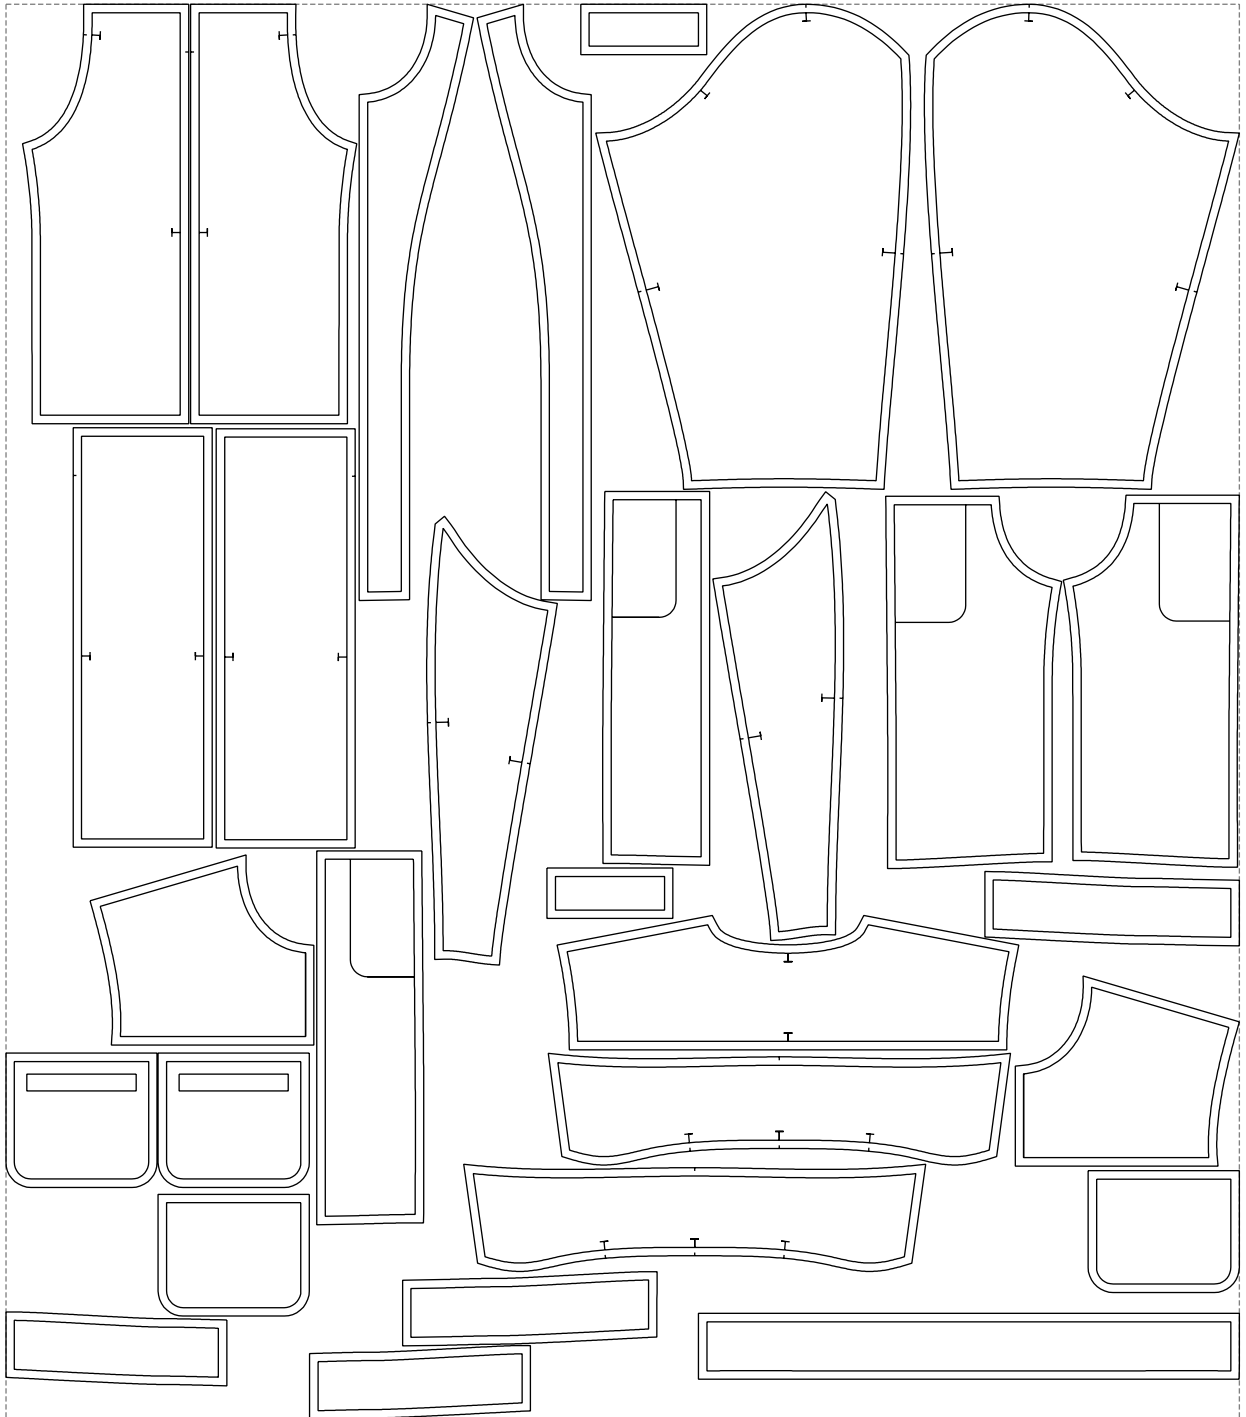

Not for print

Paper size: A4, size:1378.85 x985.39 mm

# Example

size:1468.85 x1685.54 mm

Maneken =1 ver.0

rz\_1=170

rz\_16=100

rz\_17=85.4

rz\_18=80.2

rz\_19=108

rz\_20=105.4

---

. . . . .  
. . . . .  
. . . . .