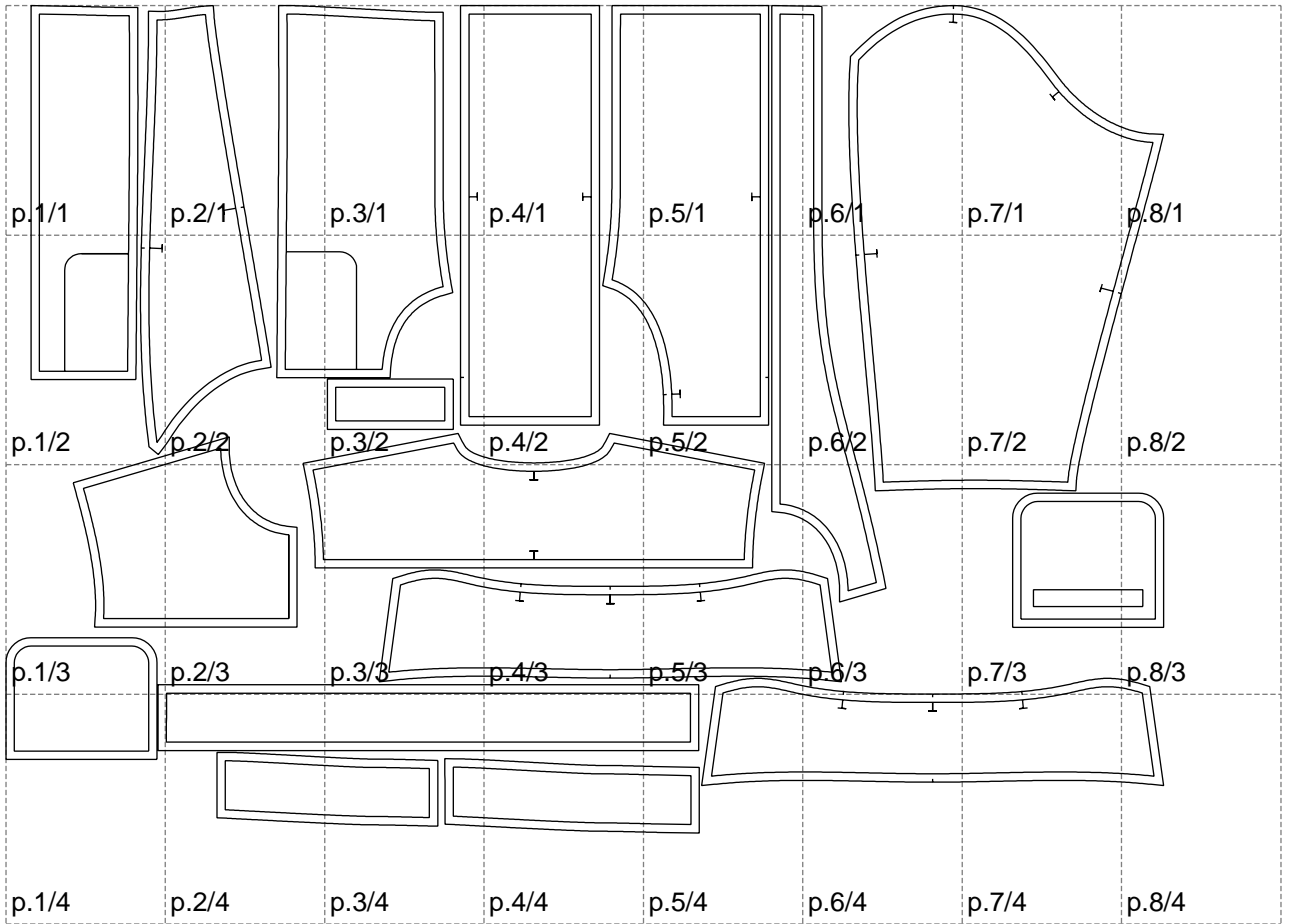

Not for print

Paper size: A4, size:1378.85 x985.39 mm

# Example

size:1468.85 x1685.54 mm

Maneken =1 ver.0

rz\_1=170

rz\_16=100

rz\_17=85.4

rz\_18=80.2

rz\_19=108

rz\_20=105.4

---

. . . . .  
. . . . .  
. . . . .