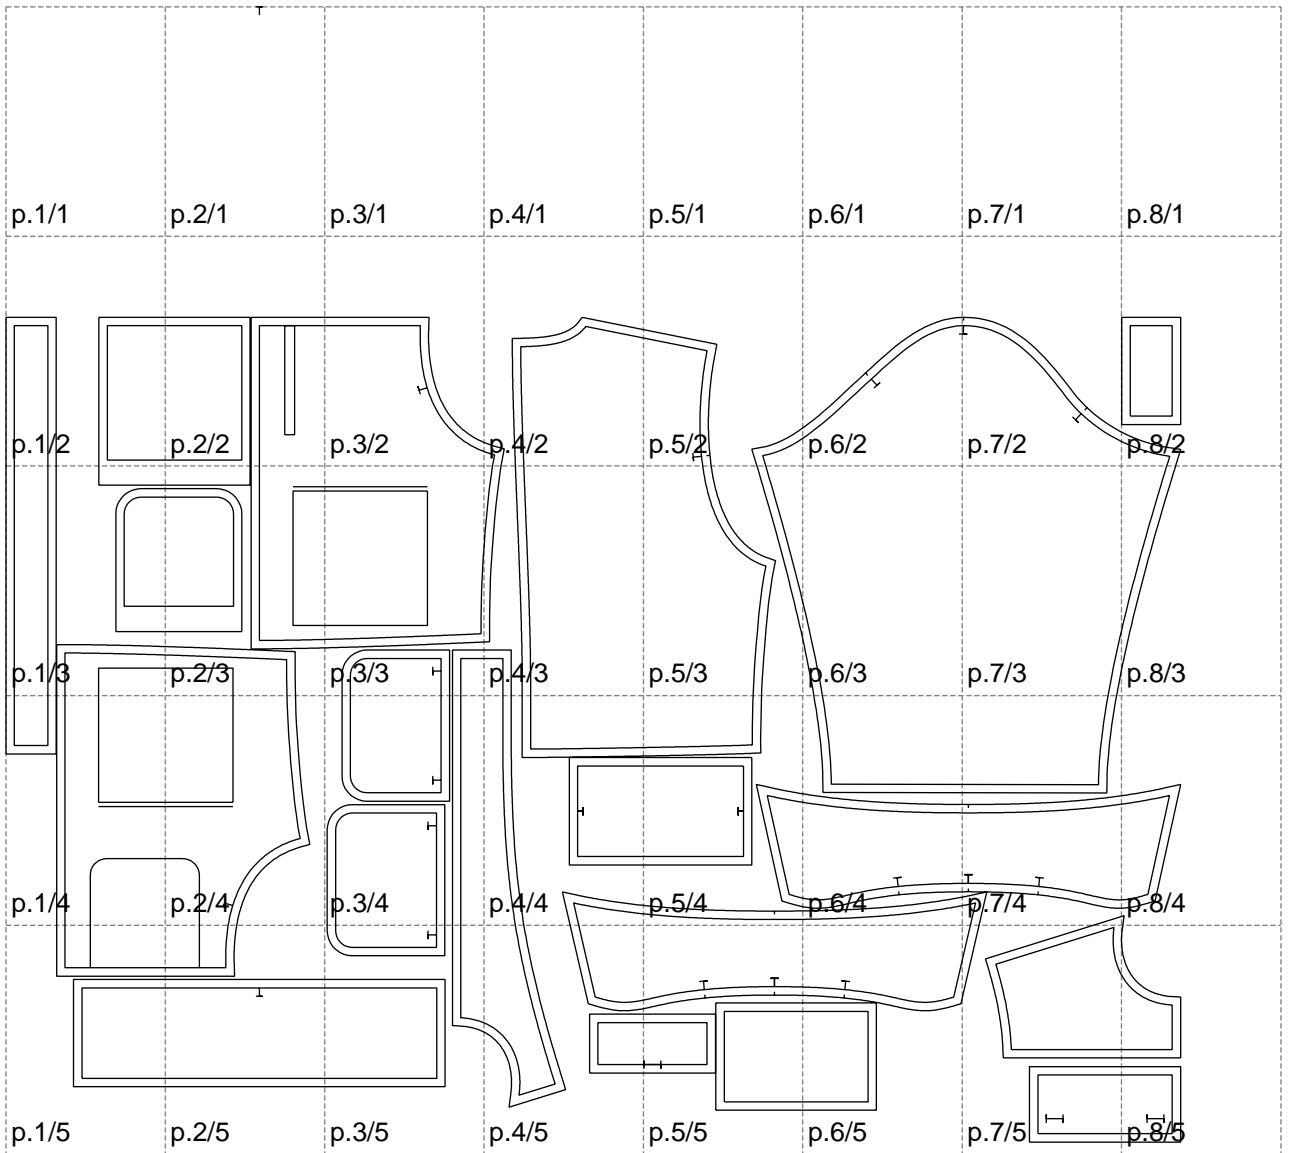

Not for print

Paper size: A4, size:1399.00 x1352.00 mm

# Example

size:1499.00 x1327.22 mm

Maneken =1 ver.0

rz\_1=170

rz\_16=92

rz\_17=78.8

rz\_18=71.8

rz\_19=100

rz\_20=98.1

---

. . . . .  
. . . . .  
. . . . .