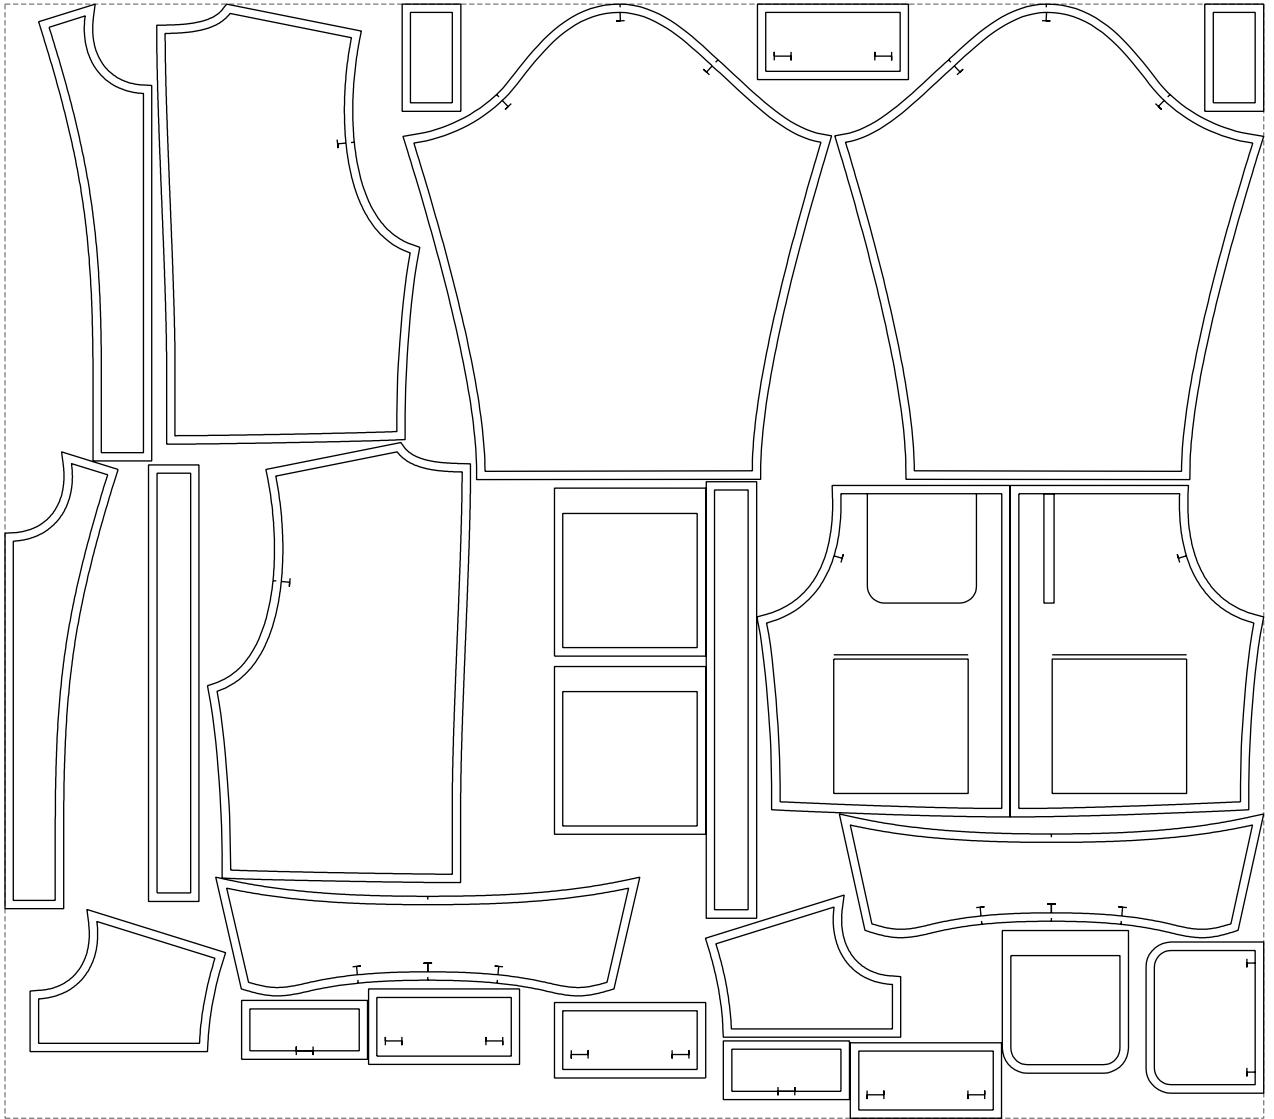

Not for print

Paper size: A4, size:1399.00 x1352.00 mm

# Example

size:1499.00 x1327.22 mm

Maneken =1 ver.0

rz\_1=170

rz\_16=92

rz\_17=78.8

rz\_18=71.8

rz\_19=100

rz\_20=98.1

---

. . . . .  
. . . . .  
. . . . .