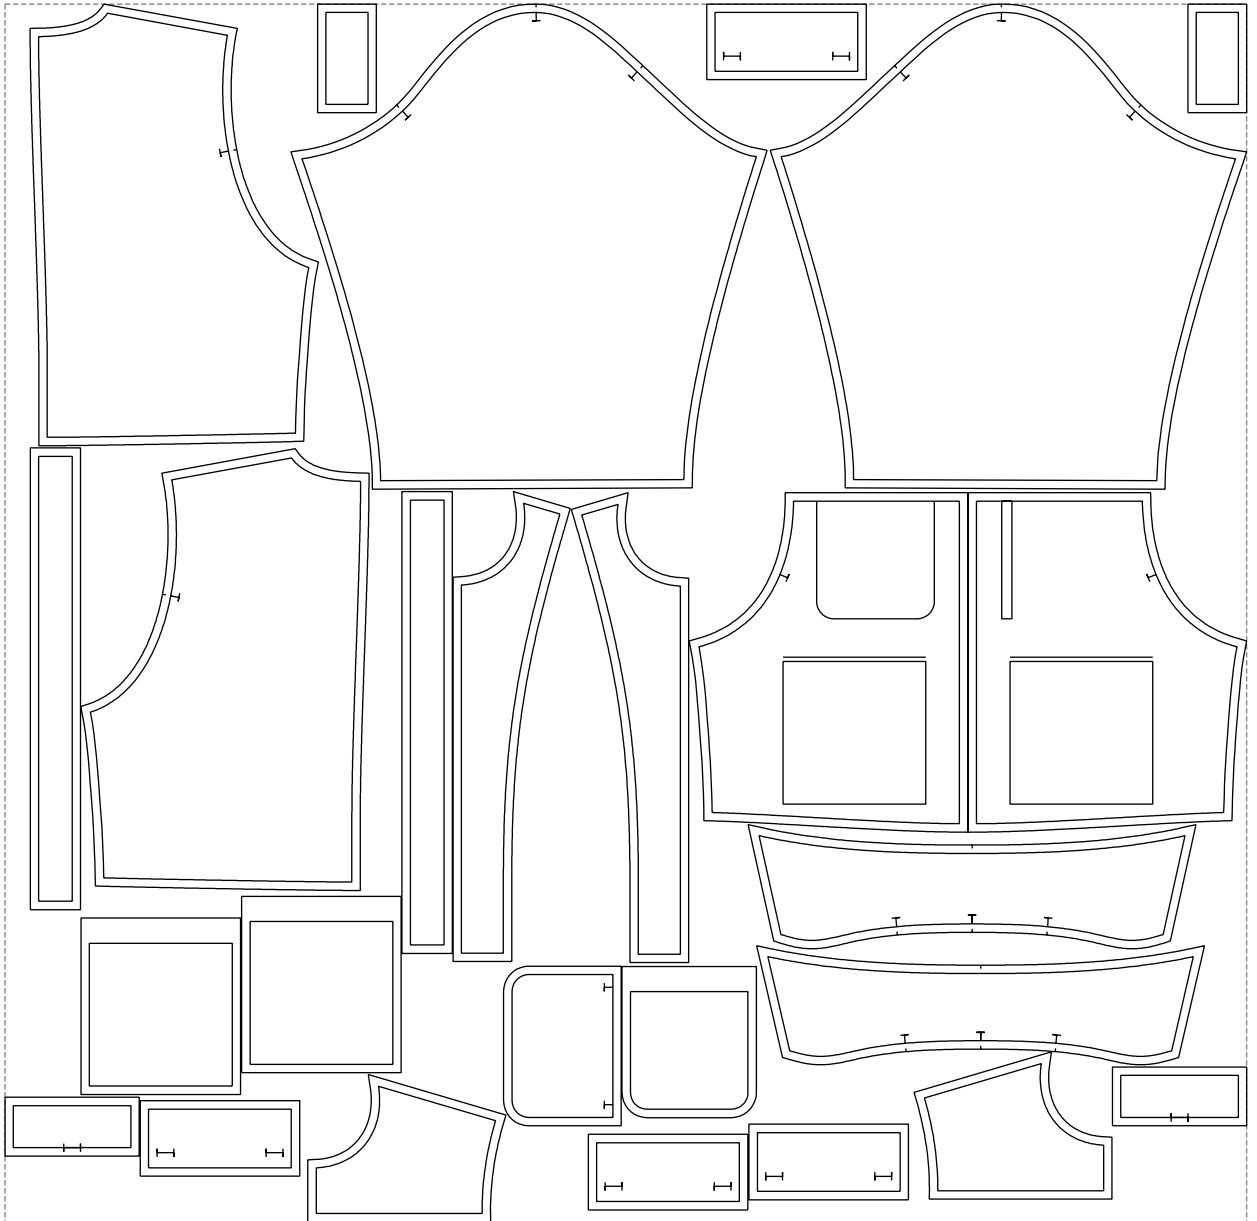

Not for print

Paper size: A4, size:1399.00 x1476.99 mm

# Example

size:1478.86 x1450.55 mm

Maneken =1 ver.0

rz\_1=170

rz\_16=104

rz\_17=88.9

rz\_18=84.4

rz\_19=112