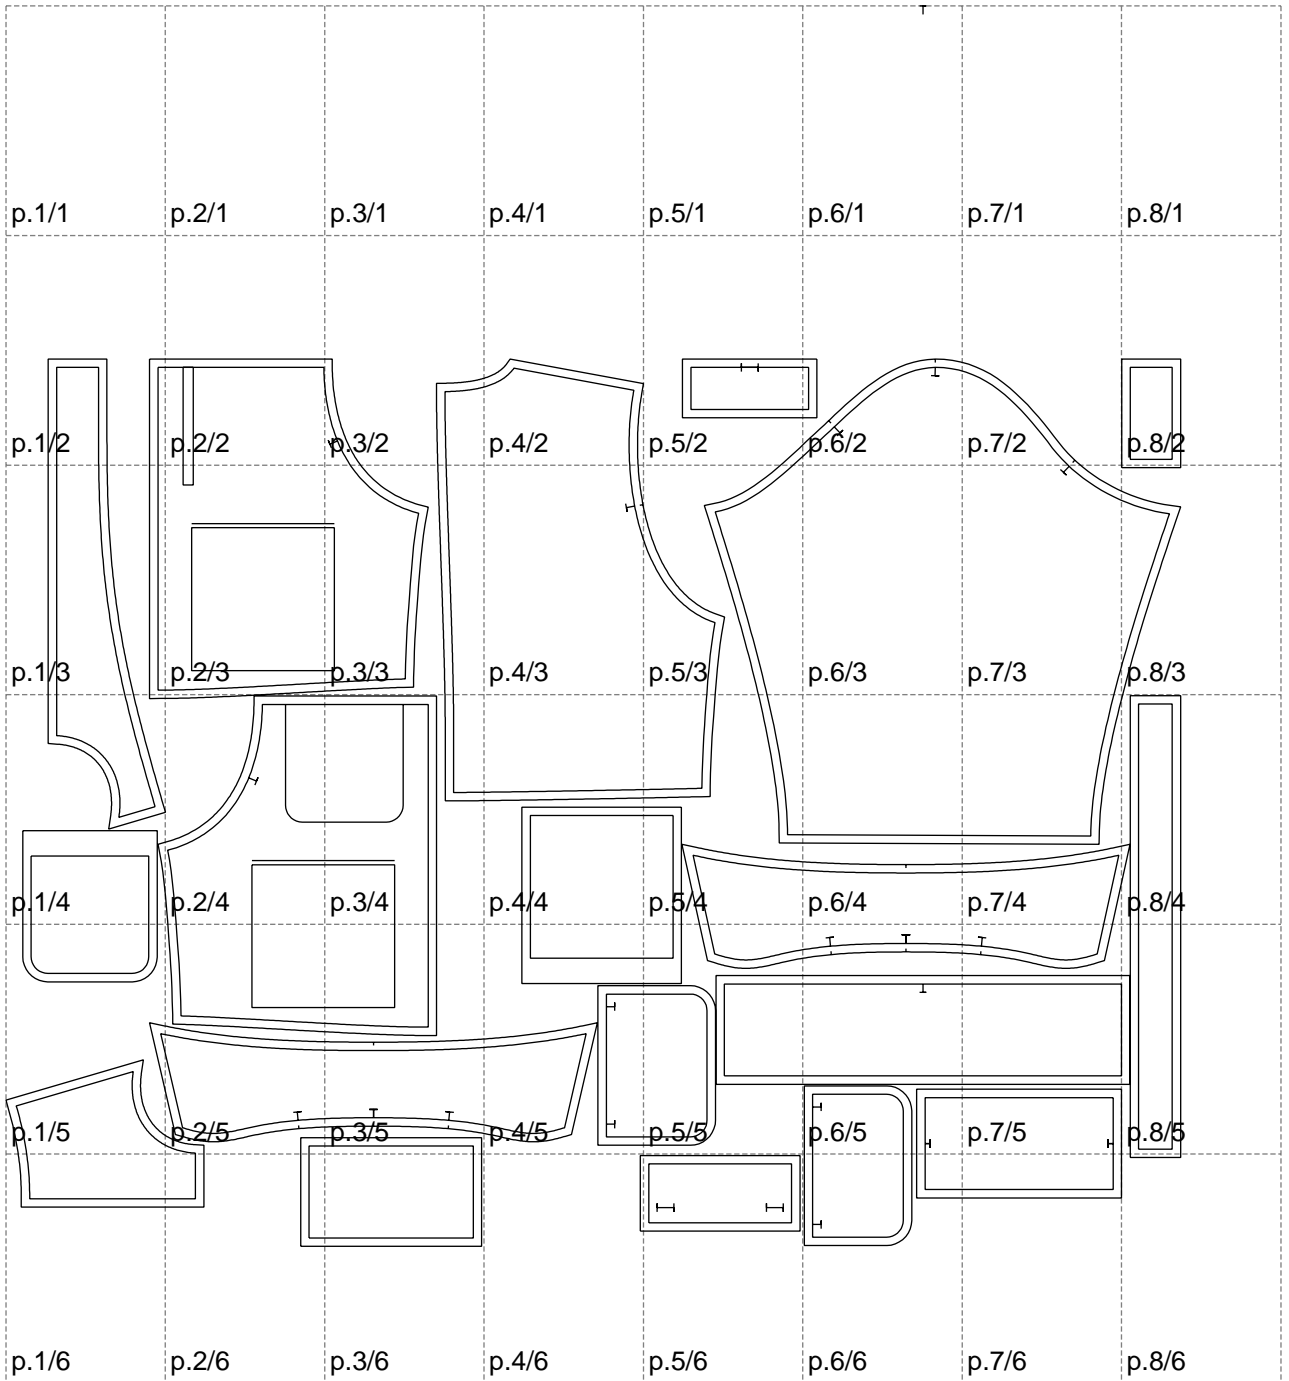

Not for print

Paper size: A4, size:1399.00 x1476.99 mm

# Example

size:1478.86 x1450.55 mm

Maneken =1 ver.0

rz\_1=170

rz\_16=104

rz\_17=88.9

rz\_18=84.4

rz\_19=112

rz\_20=109.3

---

. . . . .  
. . . . .  
. . . . .