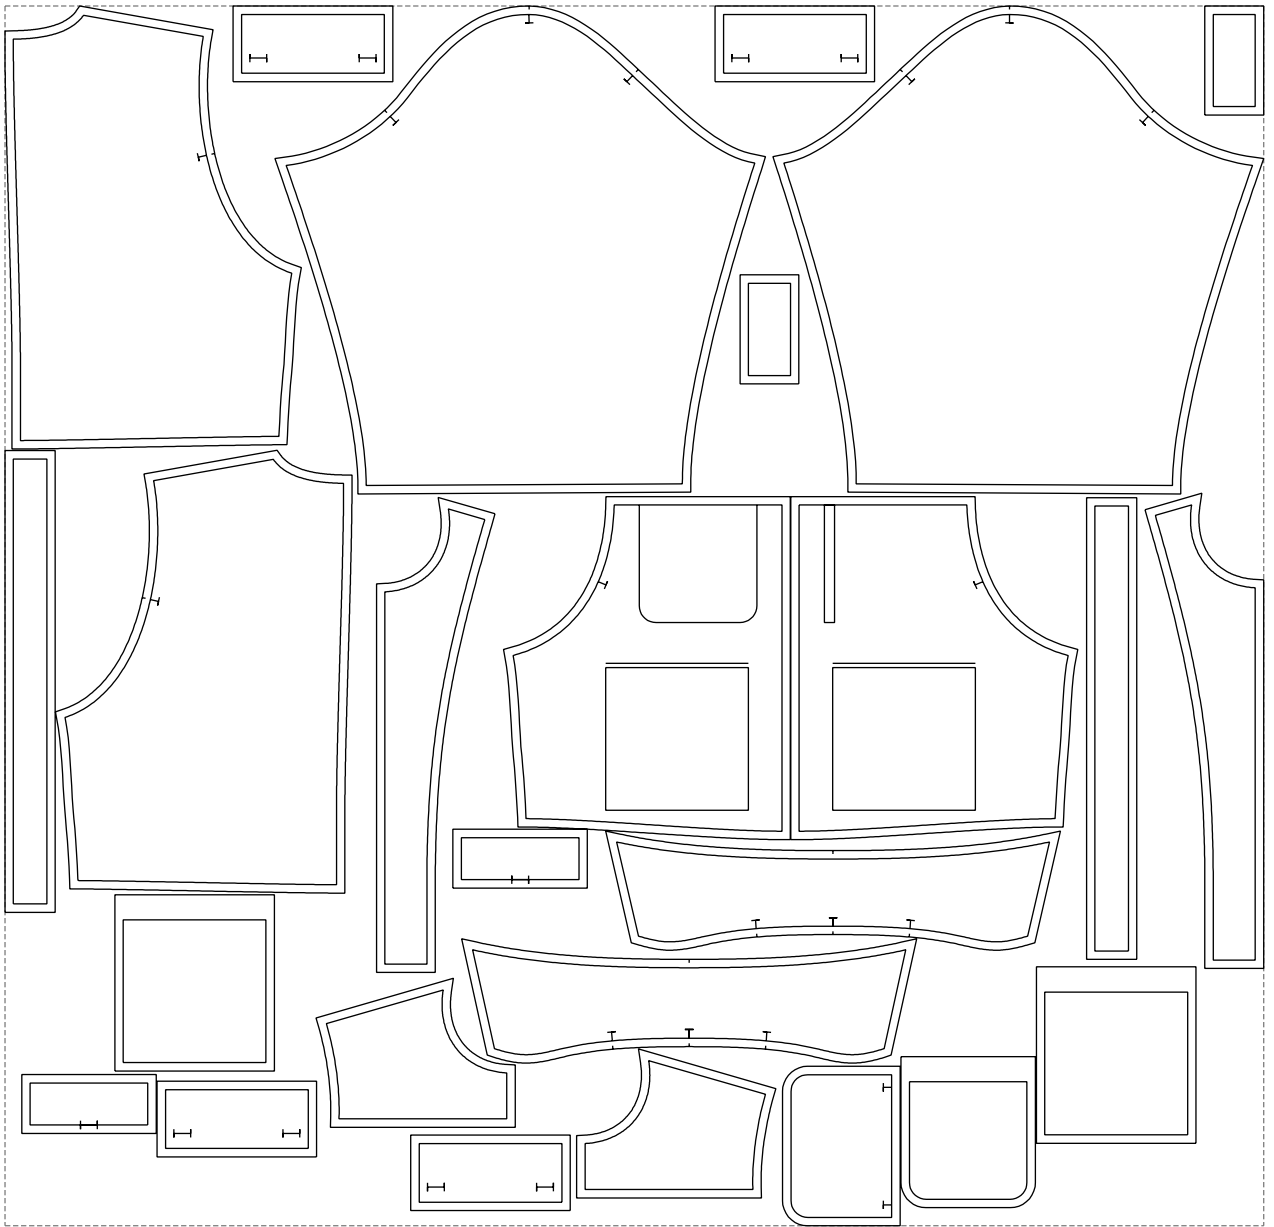

Not for print

Paper size: A4, size:1399.00 x1758.88 mm

# Example

size:1499.00 x1452.93 mm

Maneken =1 ver.0

rz\_1=170

rz\_16=108

rz\_17=92.5

rz\_18=89.2

rz\_19=116

rz\_20=113

---

. . . . .  
. . . . .  
. . . . .