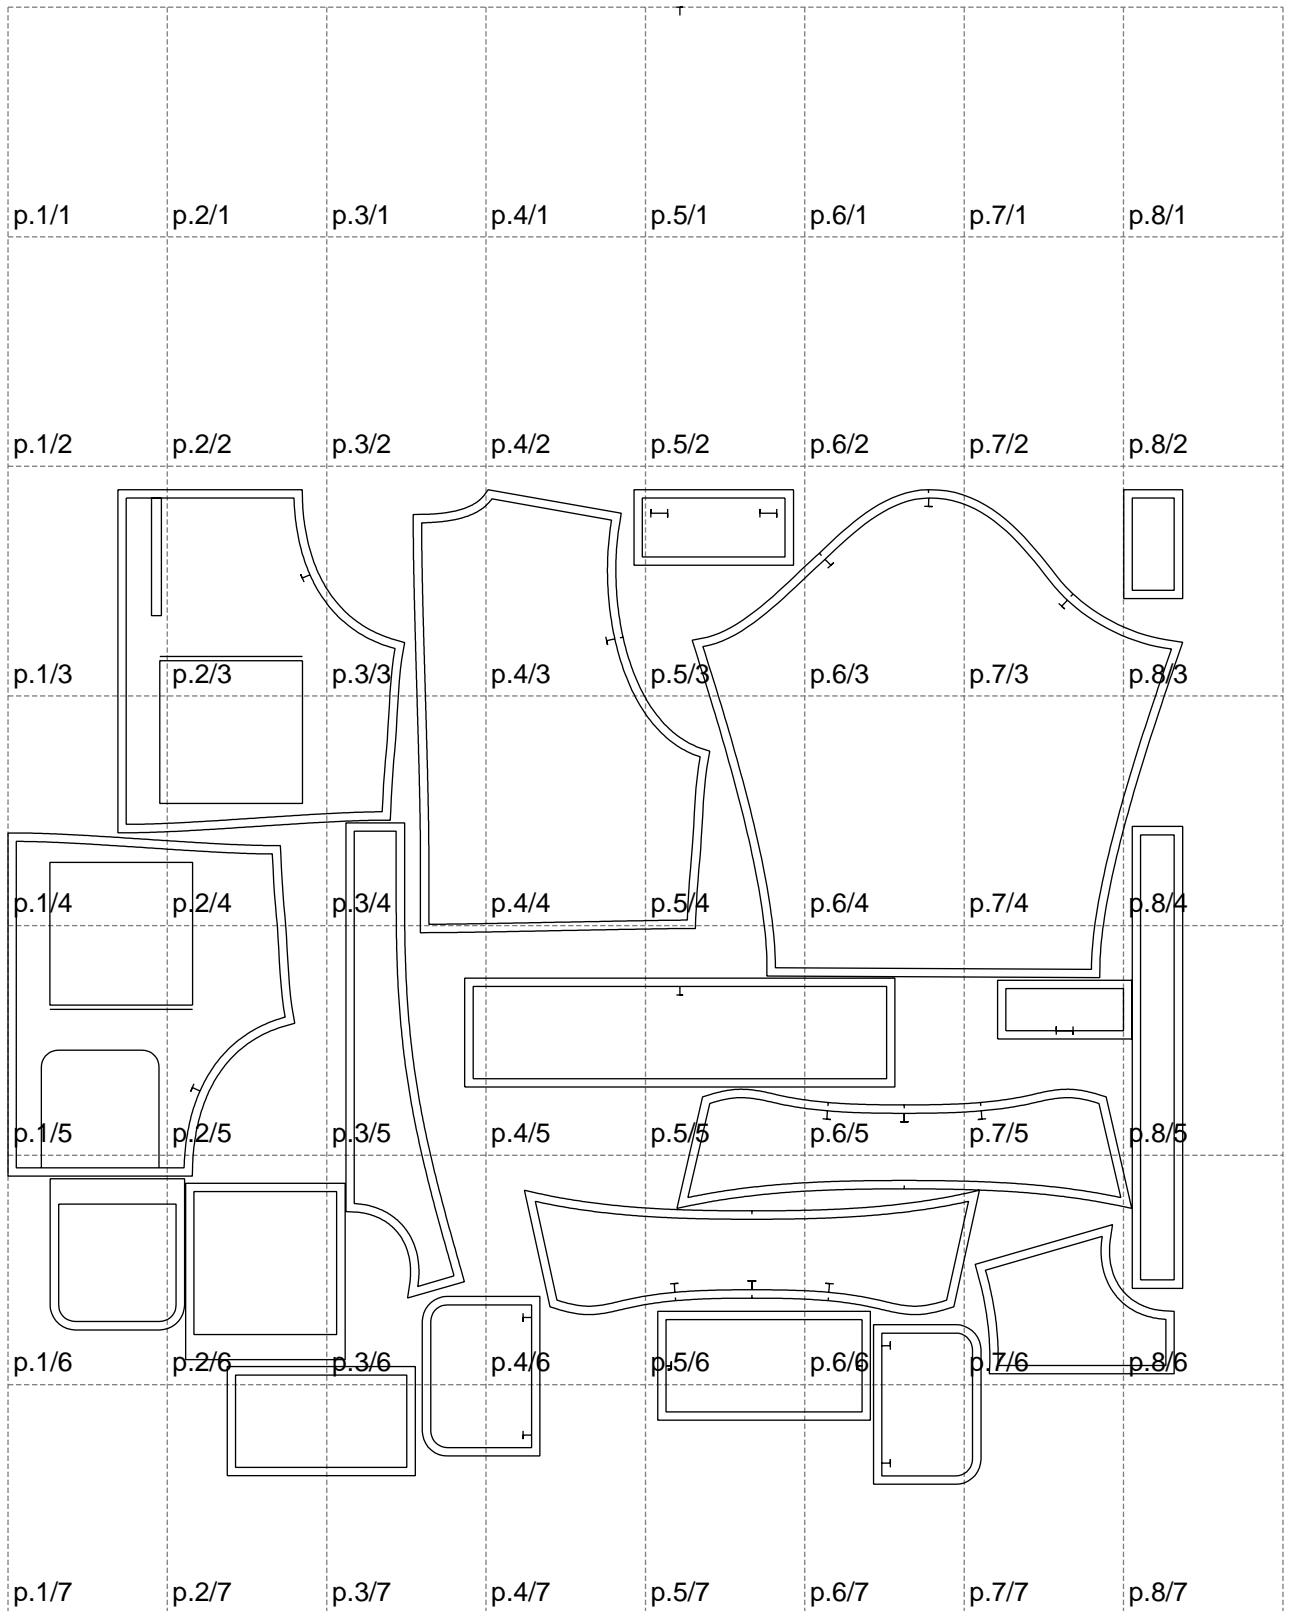

Not for print

Paper size: A4, size:1399.00 x1758.88 mm

# Example

size:1499.00 x1452.93 mm

Maneken =1 ver.0

rz\_1=170

rz\_16=108

rz\_17=92.5

rz\_18=89.2

rz\_19=116

rz\_20=113

---

. . . . .  
. . . . .  
. . . . .