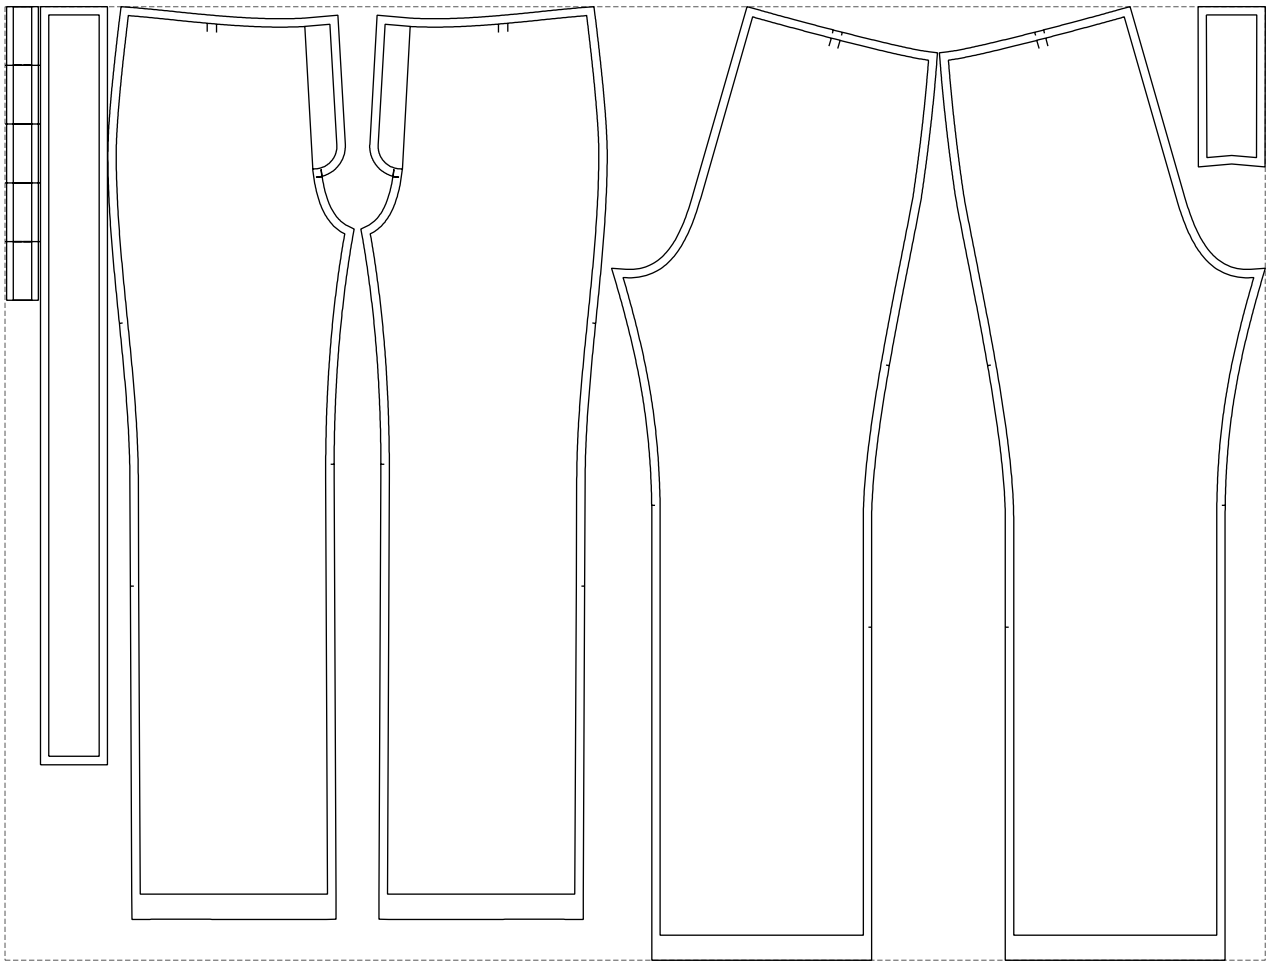

Not for print

Paper size: A4, size:810.57 x1136.10 mm

Example

size:1501.00 x1136.10 mm

Maneken =1 ver.0

rz_1=170

rz_16=88

rz_17=75.6

rz_18=67.6

rz_19=96

rz_20=94.6

.
.
.