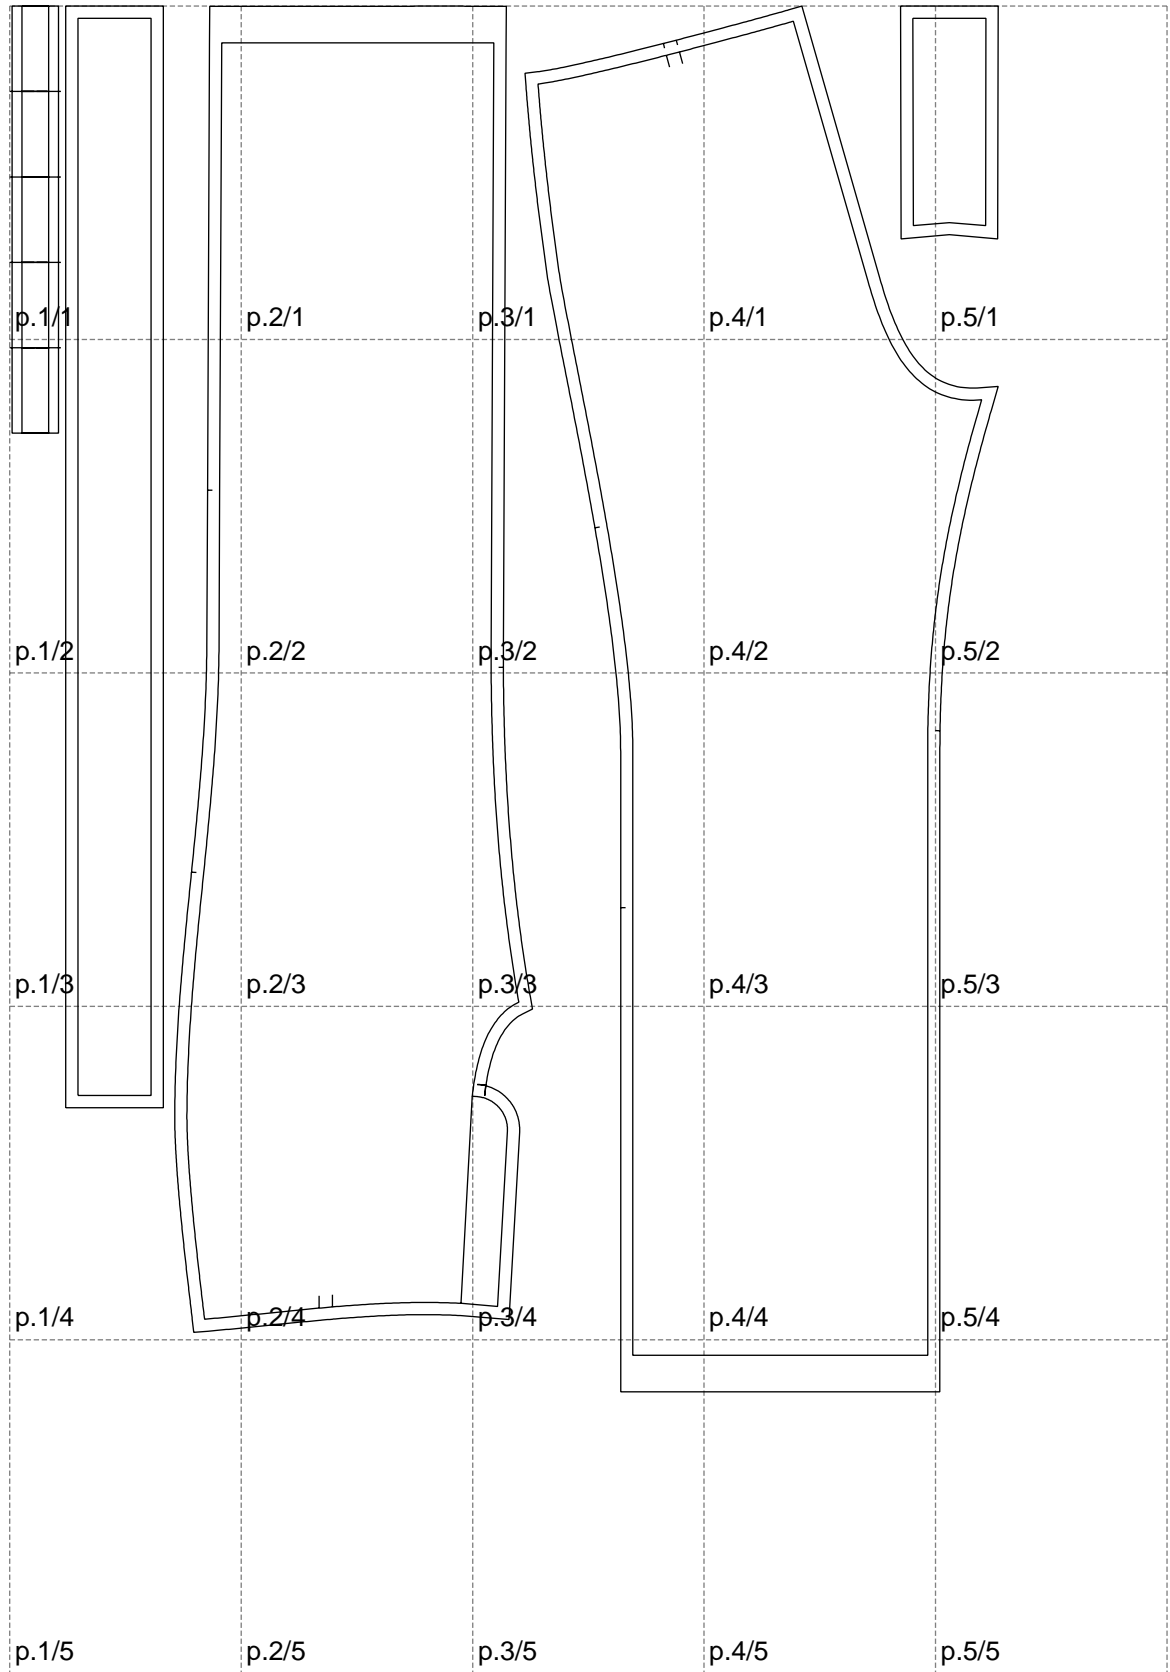

Not for print

Paper size: A4, size:810.57 x1136.10 mm

Example

size:1501.00 x1136.10 mm

Maneken =1 ver.0

rz_1=170

rz_16=88

rz_17=75.6

rz_18=67.6

rz_19=96

rz_20=94.6

.
.
.