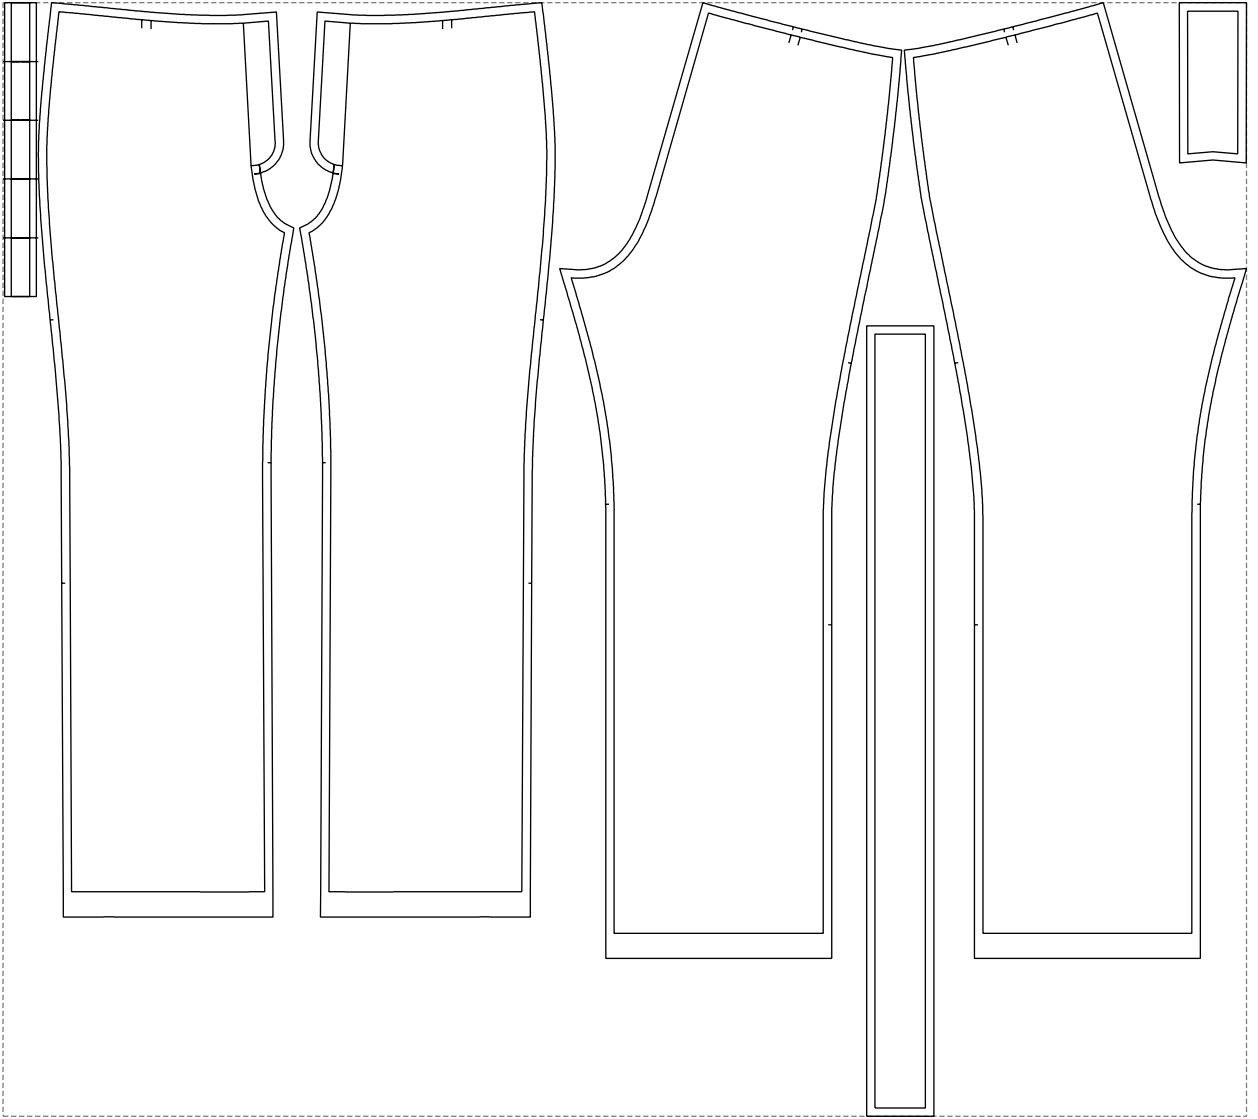

Not for print

Paper size: A4, size:840.59 x1138.50 mm

Example

size:1480.99 x1326.46 mm

Maneken =1 ver.0

rz_1=170

rz_16=92

rz_17=78.8

rz_18=71.8

rz_19=100

rz_20=98.1

.
.
.