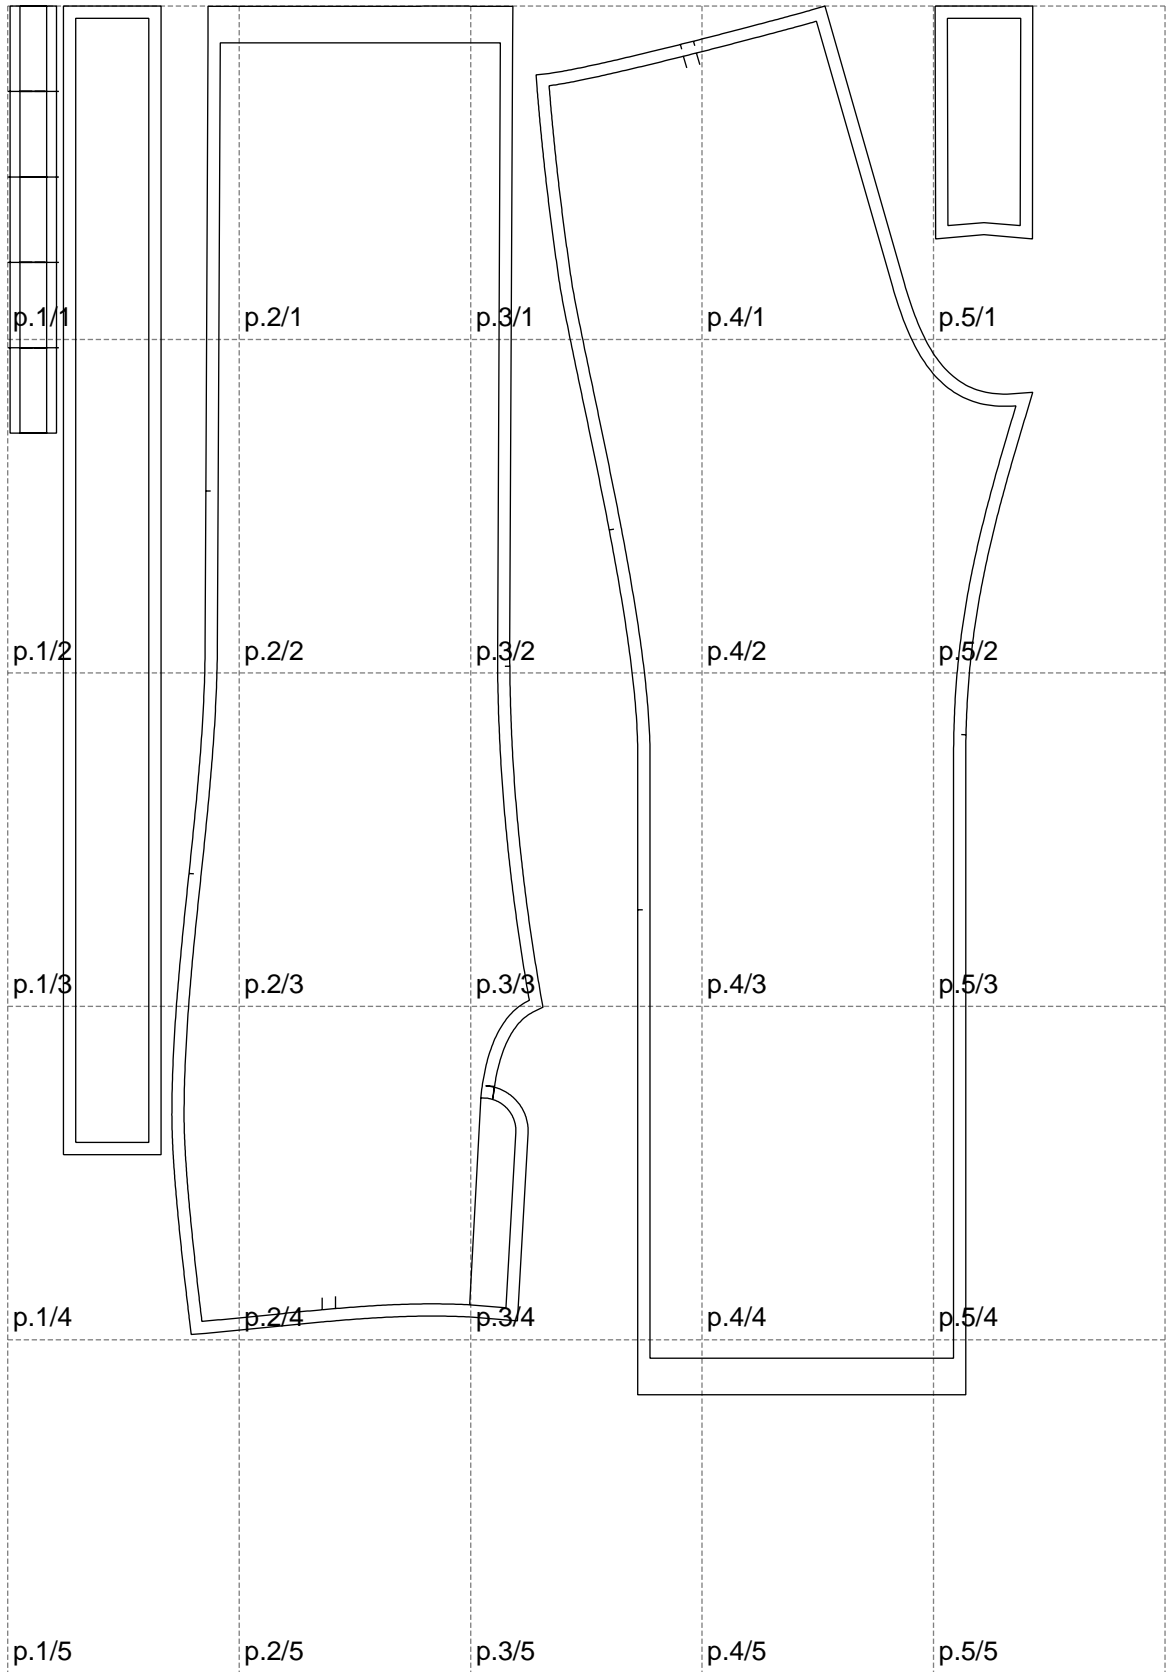

Not for print

Paper size: A4, size:840.59 x1138.50 mm

Example

size:1480.99 x1326.46 mm

Maneken =1 ver.0

rz_1=170

rz_16=92

rz_17=78.8

rz_18=71.8

rz_19=100

rz_20=98.1

.
.
.