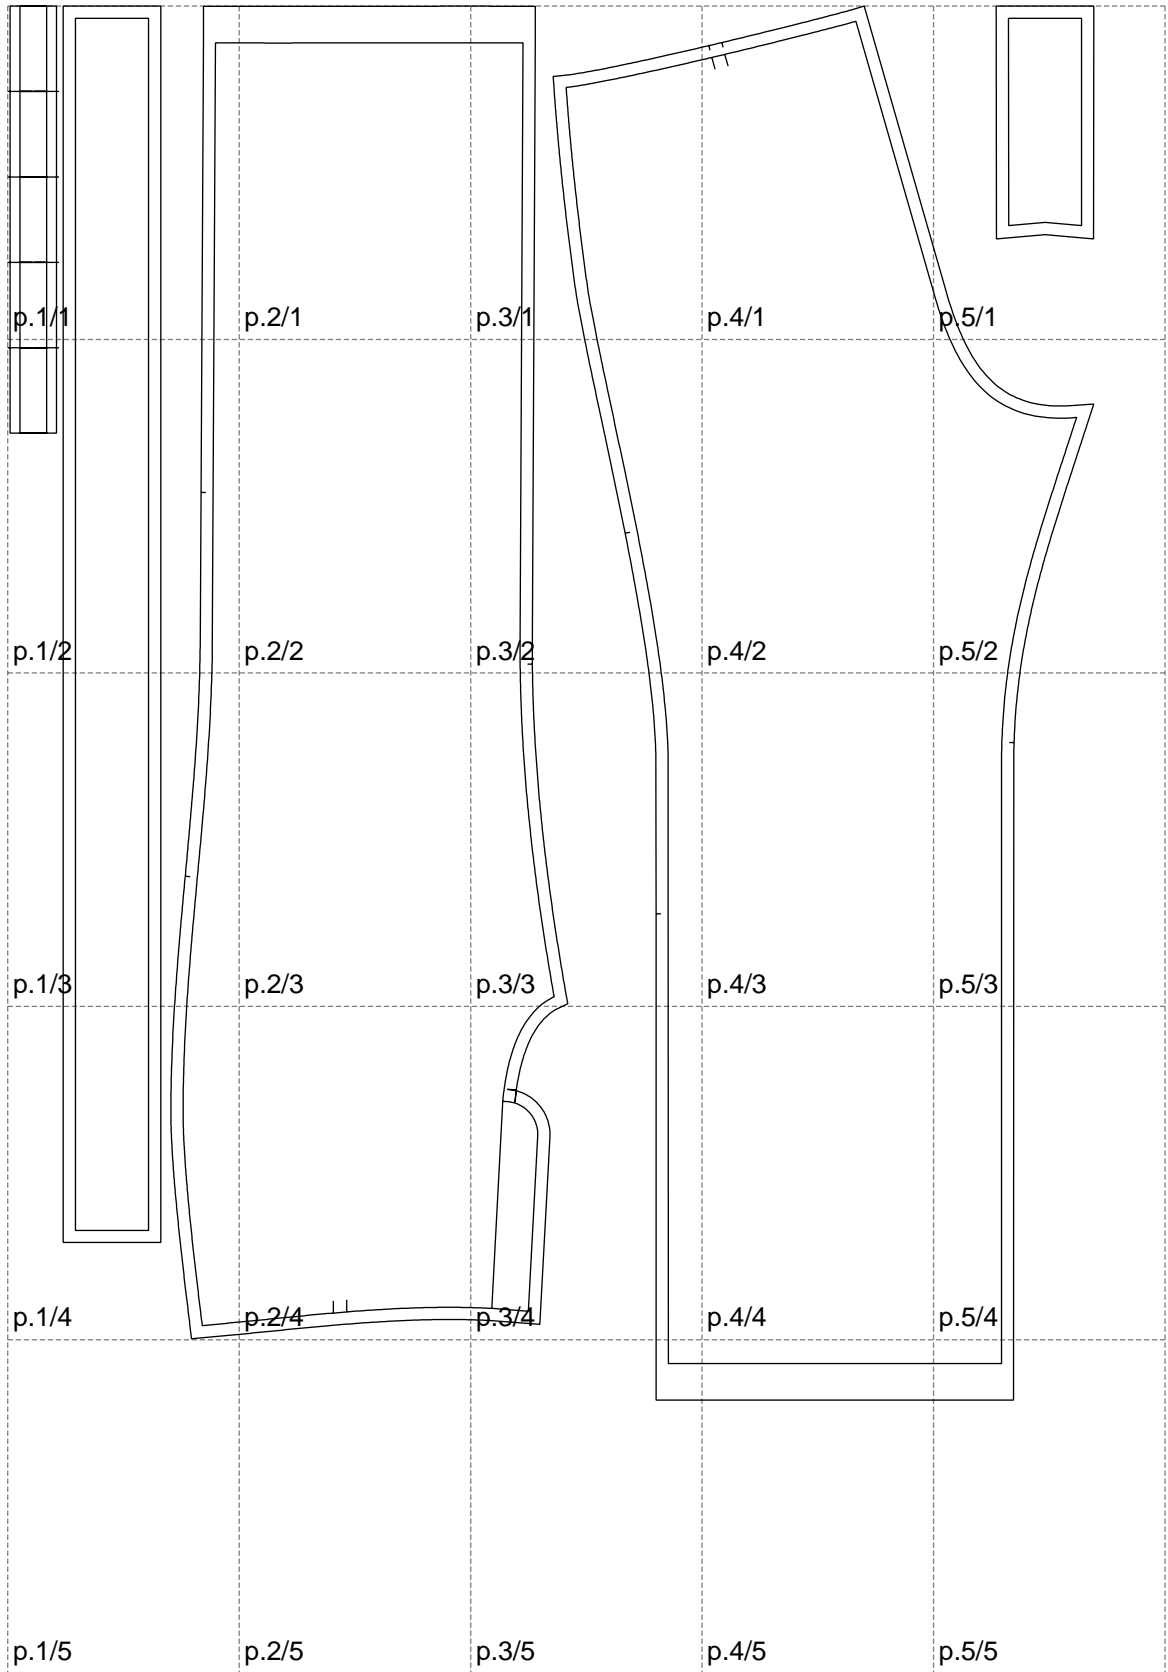

Not for print

Paper size: A4, size:890.63 x1143.00 mm

# Example

size:1360.90 x2187.50 mm

Maneken =1 ver.0

rz\_1=170

rz\_16=100

rz\_17=85.4

rz\_18=80.2

rz\_19=108

rz\_20=105.4

---

. . . . .  
. . . . .  
. . . . .