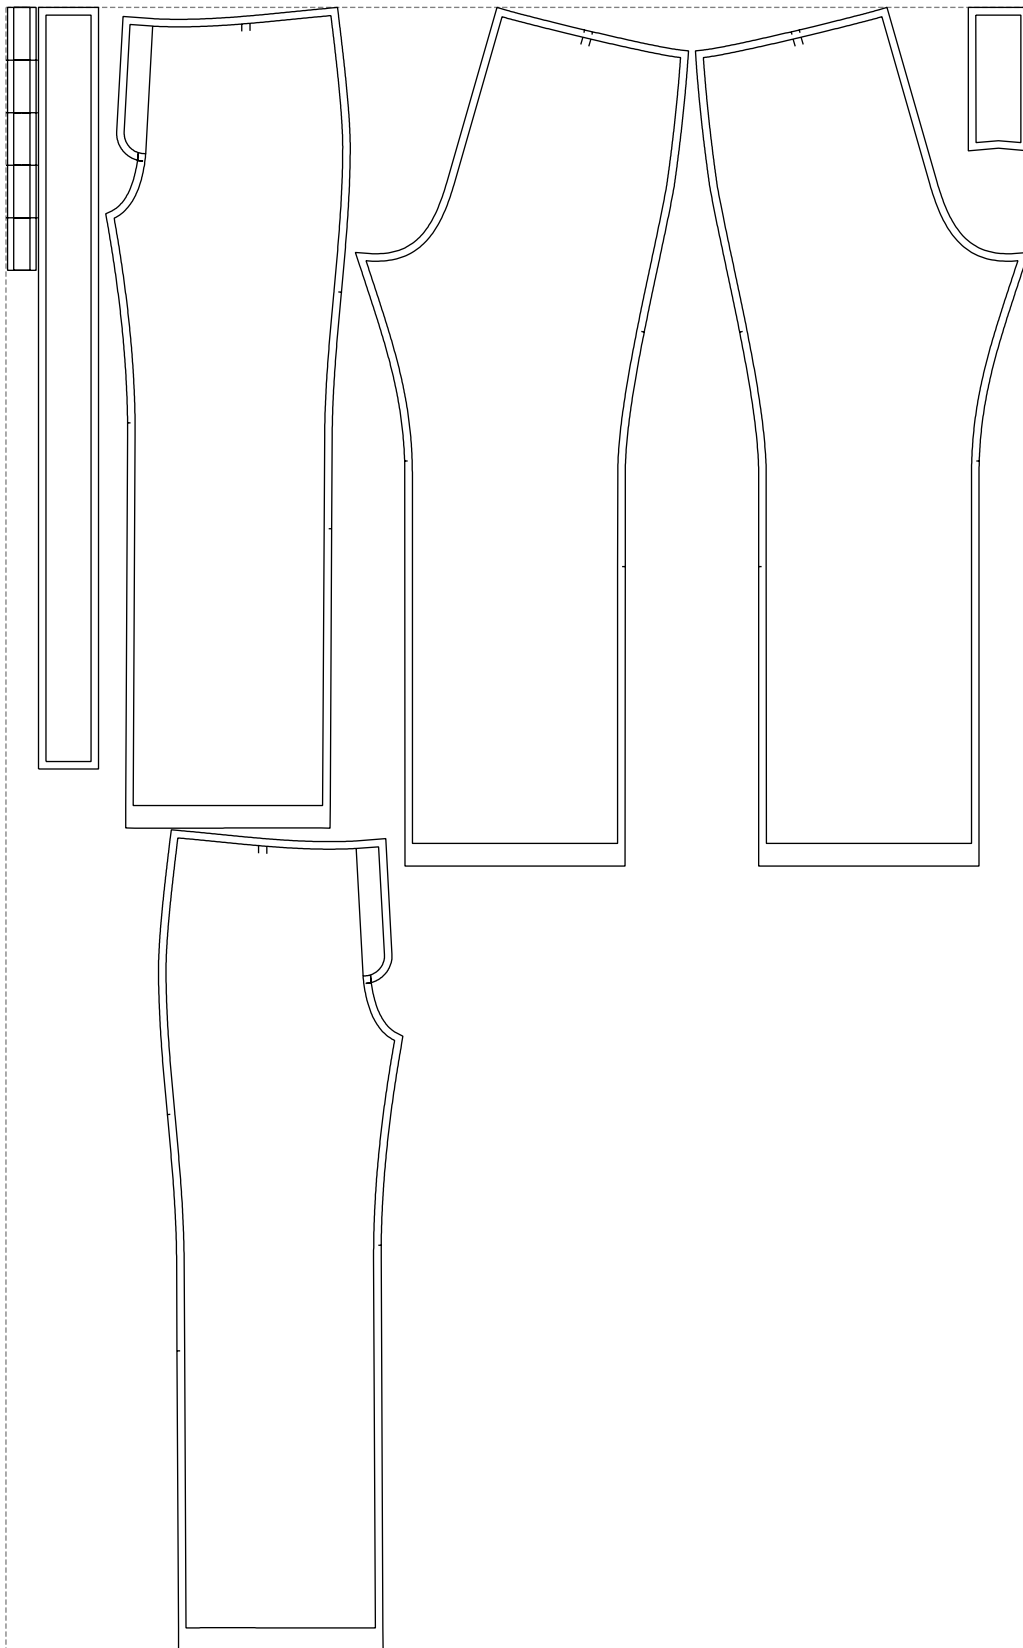

Not for print

Paper size: A4, size:890.63 x1143.00 mm

# Example

size:1360.90 x2187.50 mm

Maneken =1 ver.0

rz\_1=170

rz\_16=100

rz\_17=85.4

rz\_18=80.2

rz\_19=108

rz\_20=105.4

---

. . . . .  
. . . . .  
. . . . .