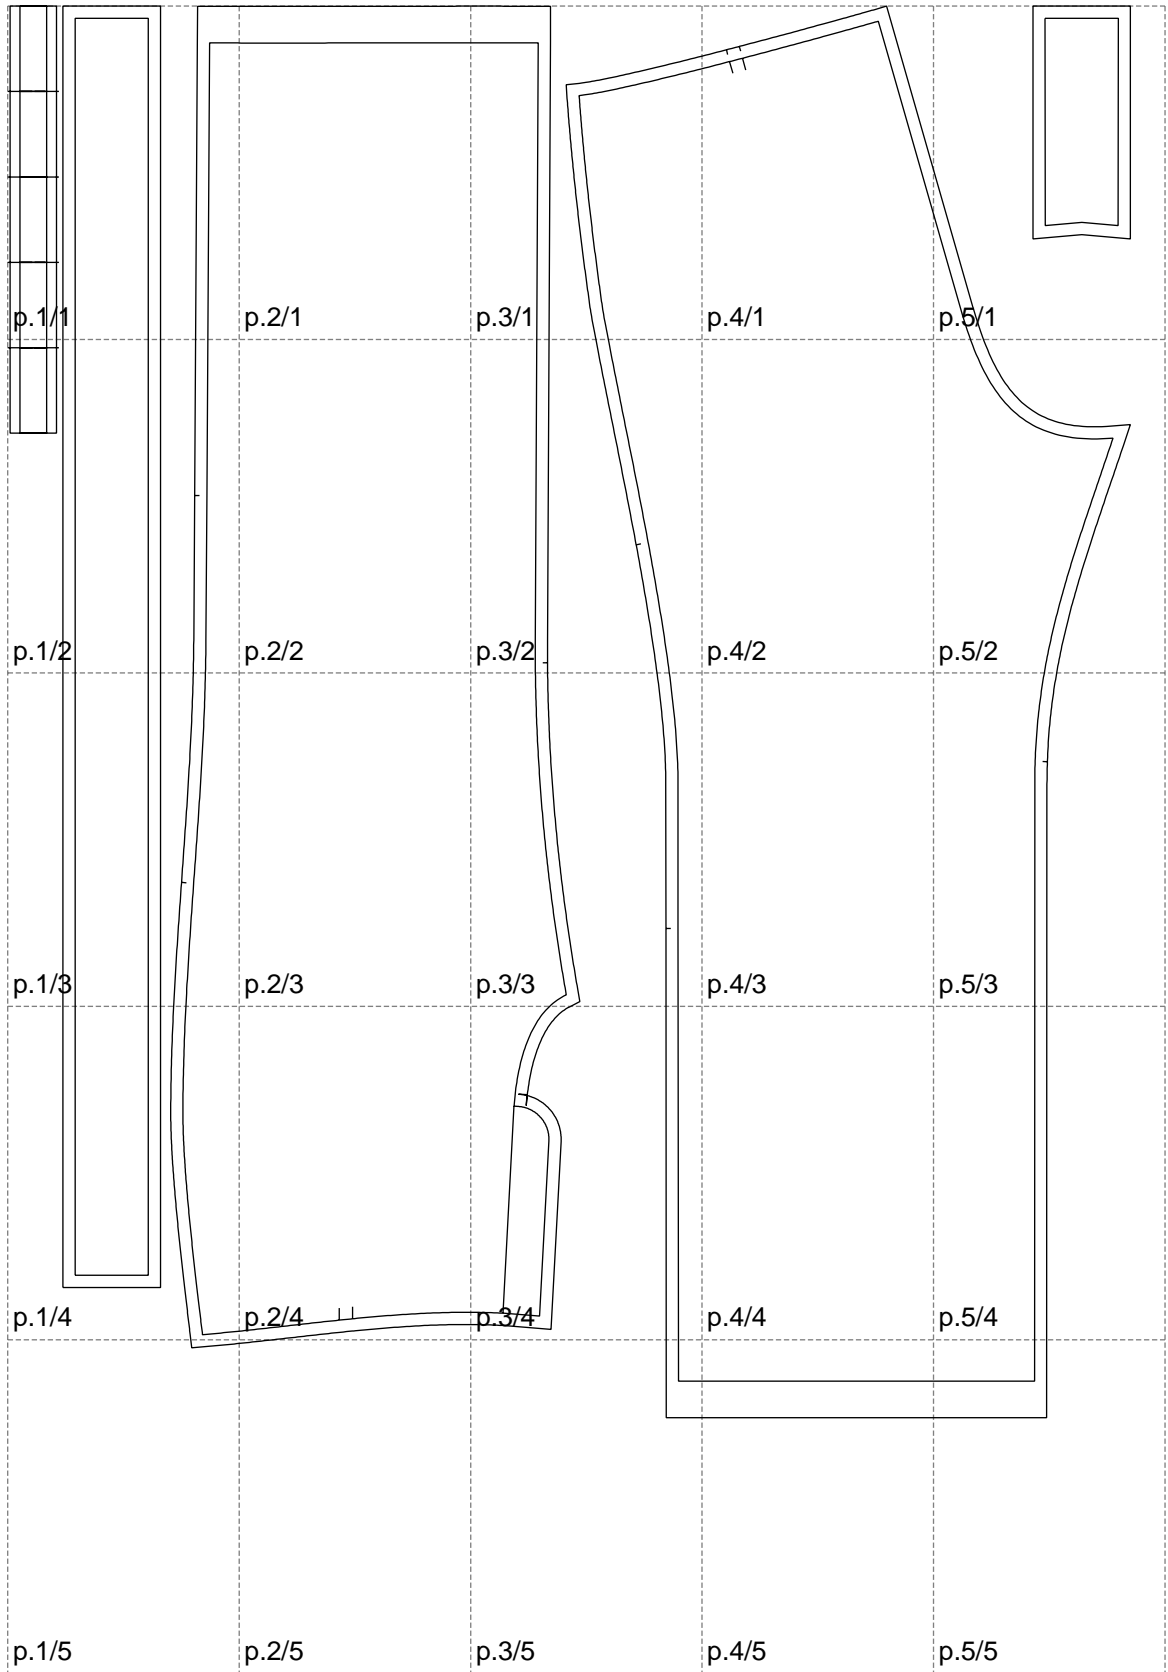

Not for print

Paper size: A4, size:920.65 x1157.48 mm

# Example

size:1400.93 x2197.52 mm

Maneken =1 ver.0

rz\_1=170

rz\_16=104

rz\_17=88.9

rz\_18=84.4

rz\_19=112

rz\_20=109.3

---

. . . . .  
. . . . .  
. . . . .