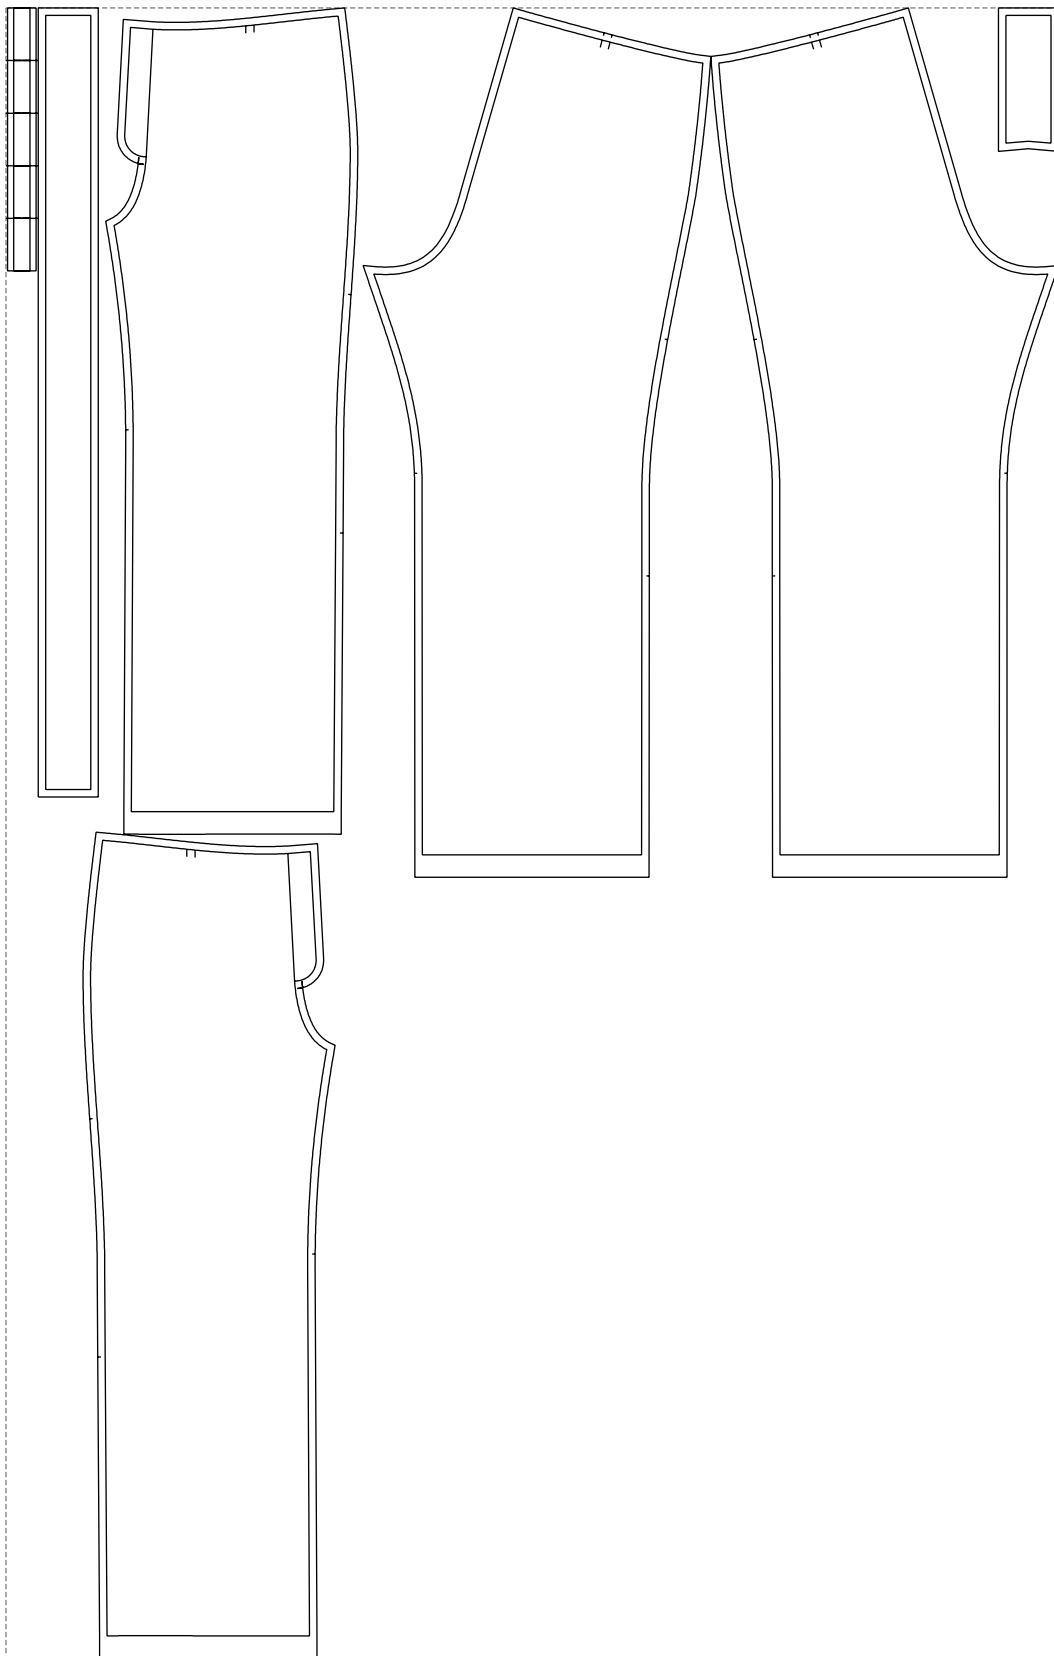

Not for print

Paper size: A4, size:920.65 x1157.48 mm

# Example

size:1400.93 x2197.52 mm

Maneken =1 ver.0

rz\_1=170

rz\_16=104

rz\_17=88.9

rz\_18=84.4

rz\_19=112

rz\_20=109.3

---

. . . . .  
. . . . .  
. . . . .