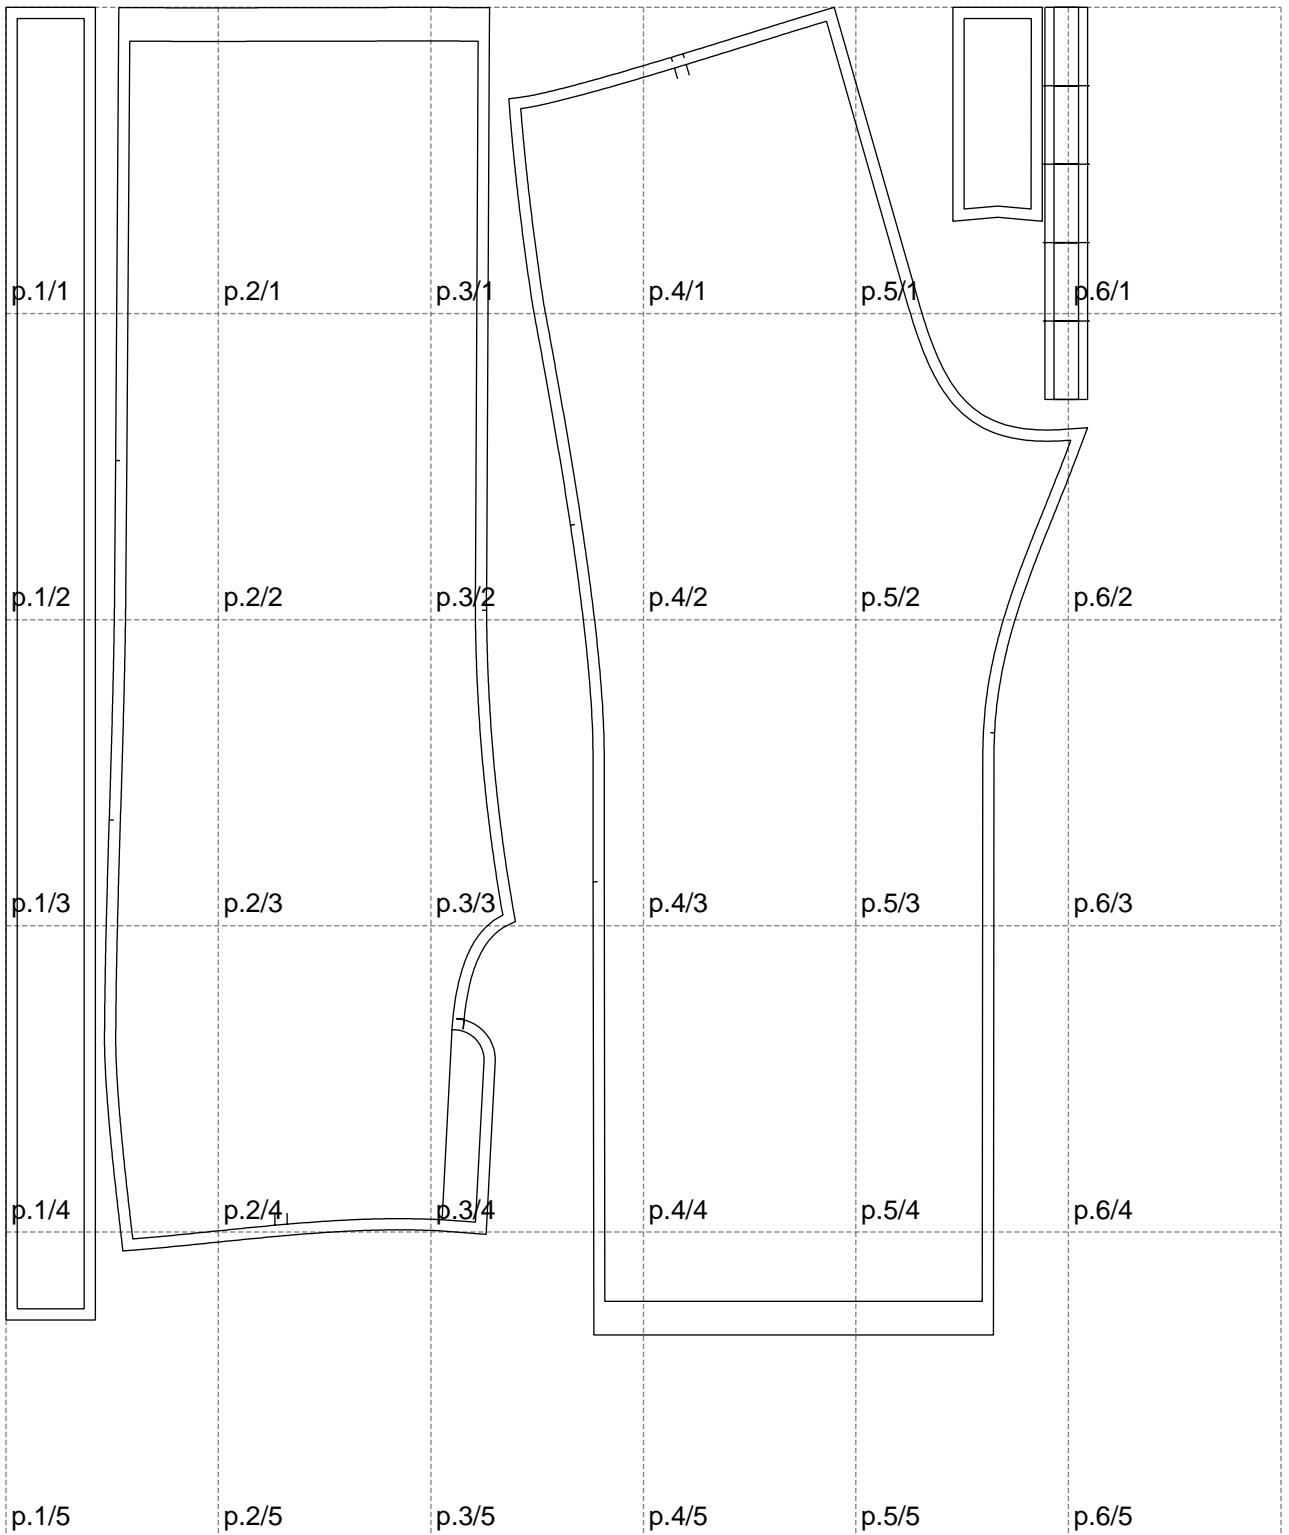

Not for print

Paper size: A4, size:968.05 x1185.68 mm

Example

size:1501.00 x2224.24 mm

Maneken =1 ver.0

rz_1=170

rz_16=116

rz_17=100

rz_18=98.8

rz_19=124

rz_20=121

.
.
.