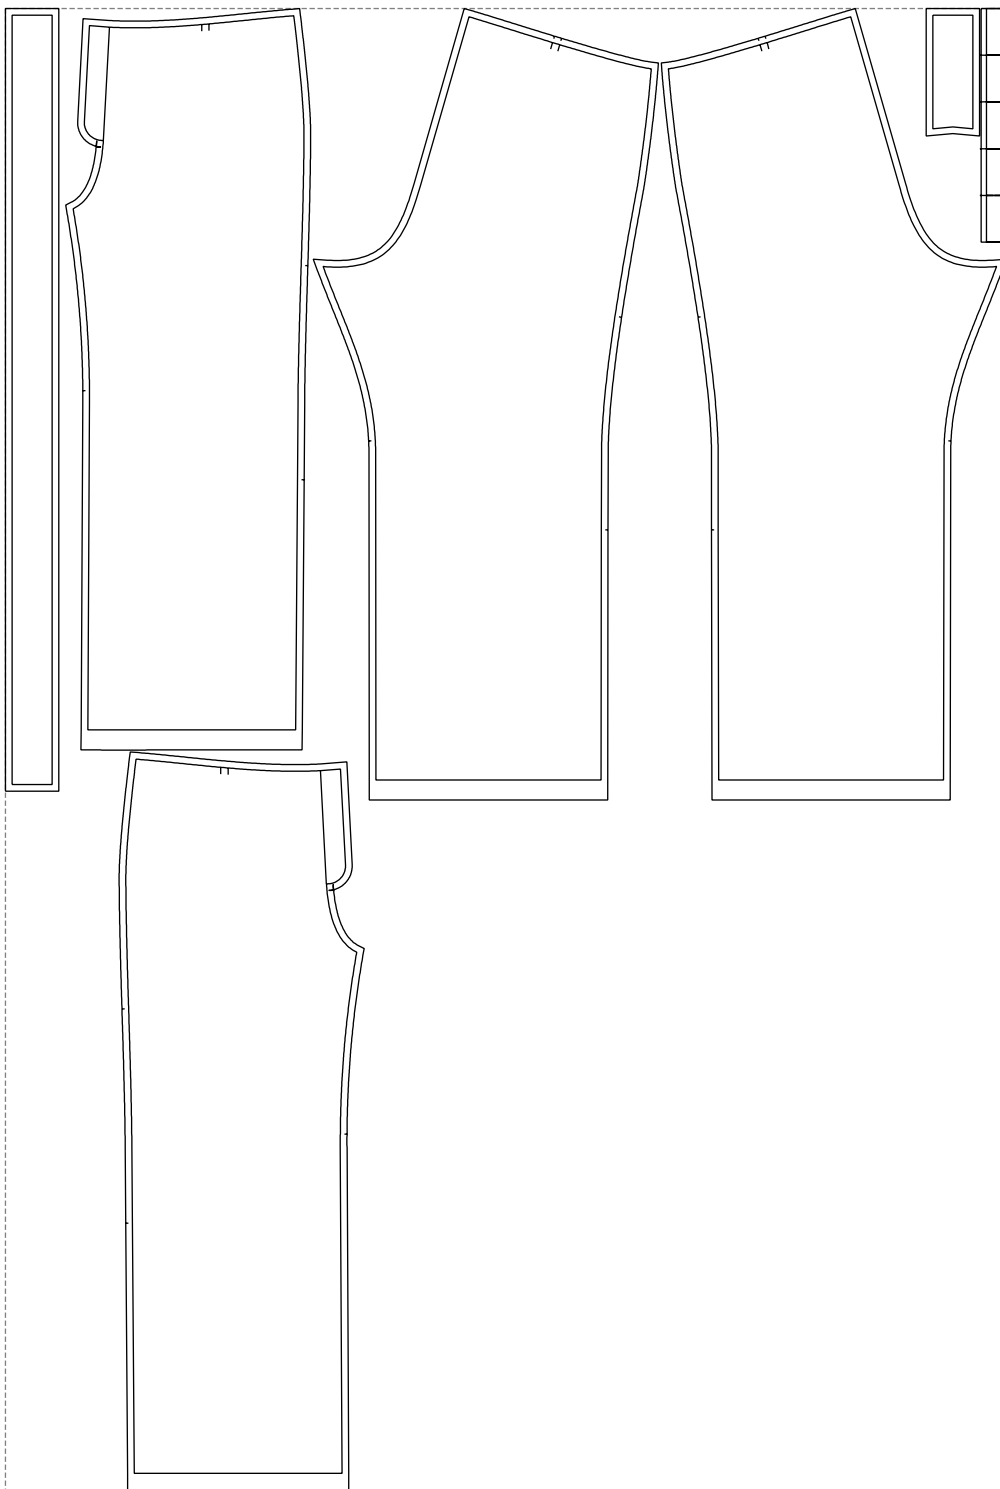

Not for print

Paper size: A4, size:968.05 x1185.68 mm

Example

size:1501.00 x2224.24 mm

Maneken =1 ver.0

rz_1=170

rz_16=116

rz_17=100

rz_18=98.8

rz_19=124

rz_20=121

.
.
.