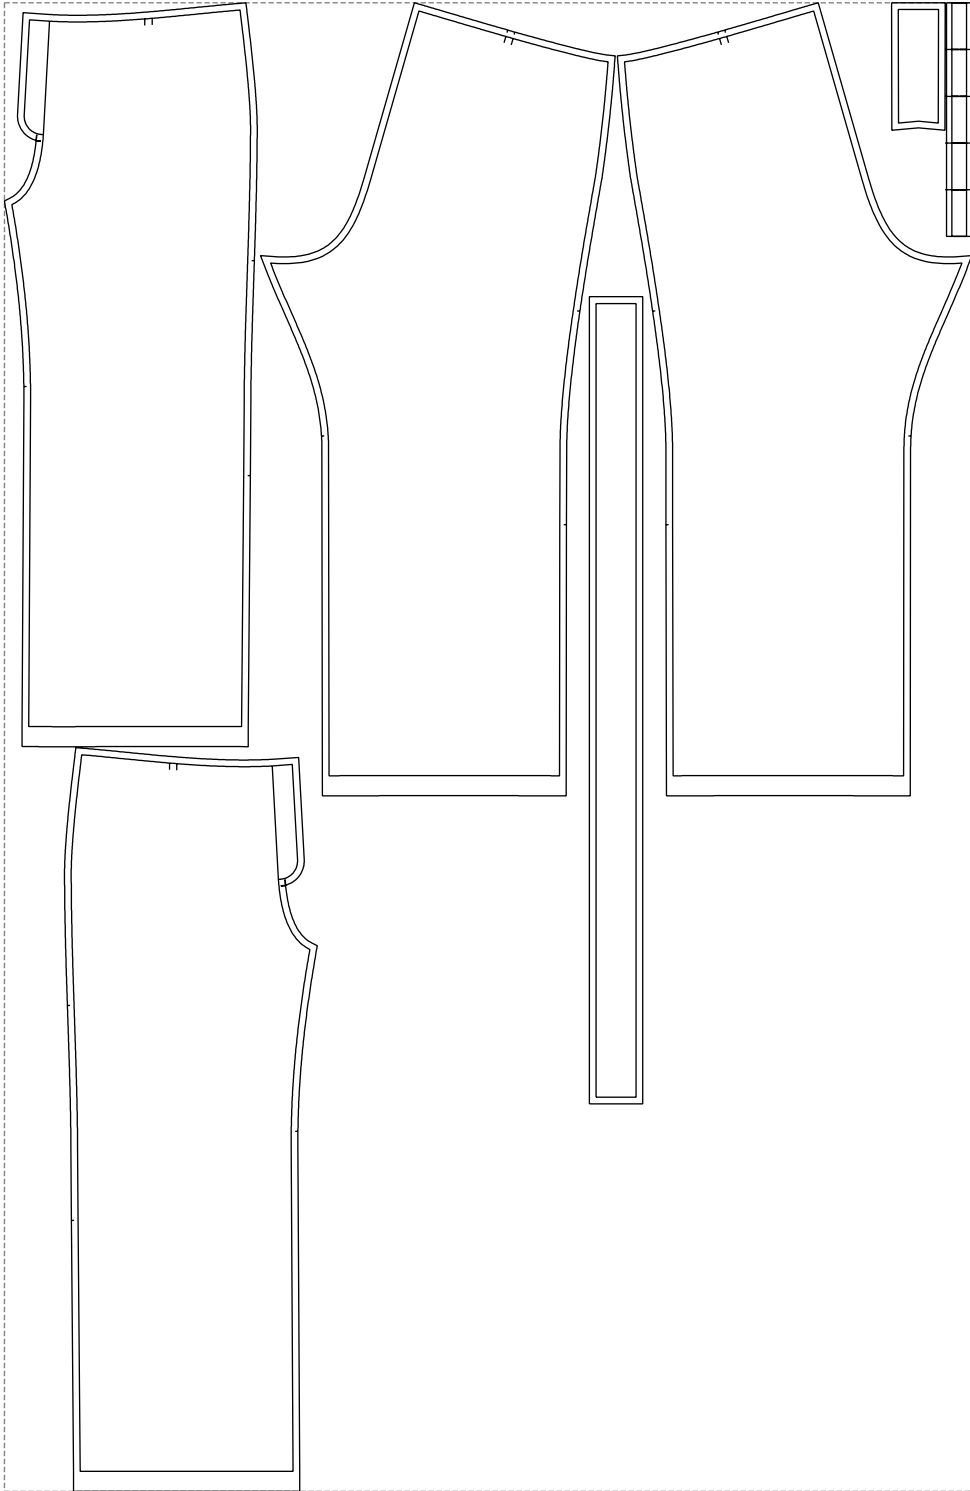

Not for print

Paper size: A4, size:988.18 x1209.05 mm

Example

size:1450.98 x2229.82 mm

Maneken =1 ver.0

rz_1=170

rz_16=120

rz_17=104

rz_18=103.6

rz_19=128

rz_20=125.1

.
.
.