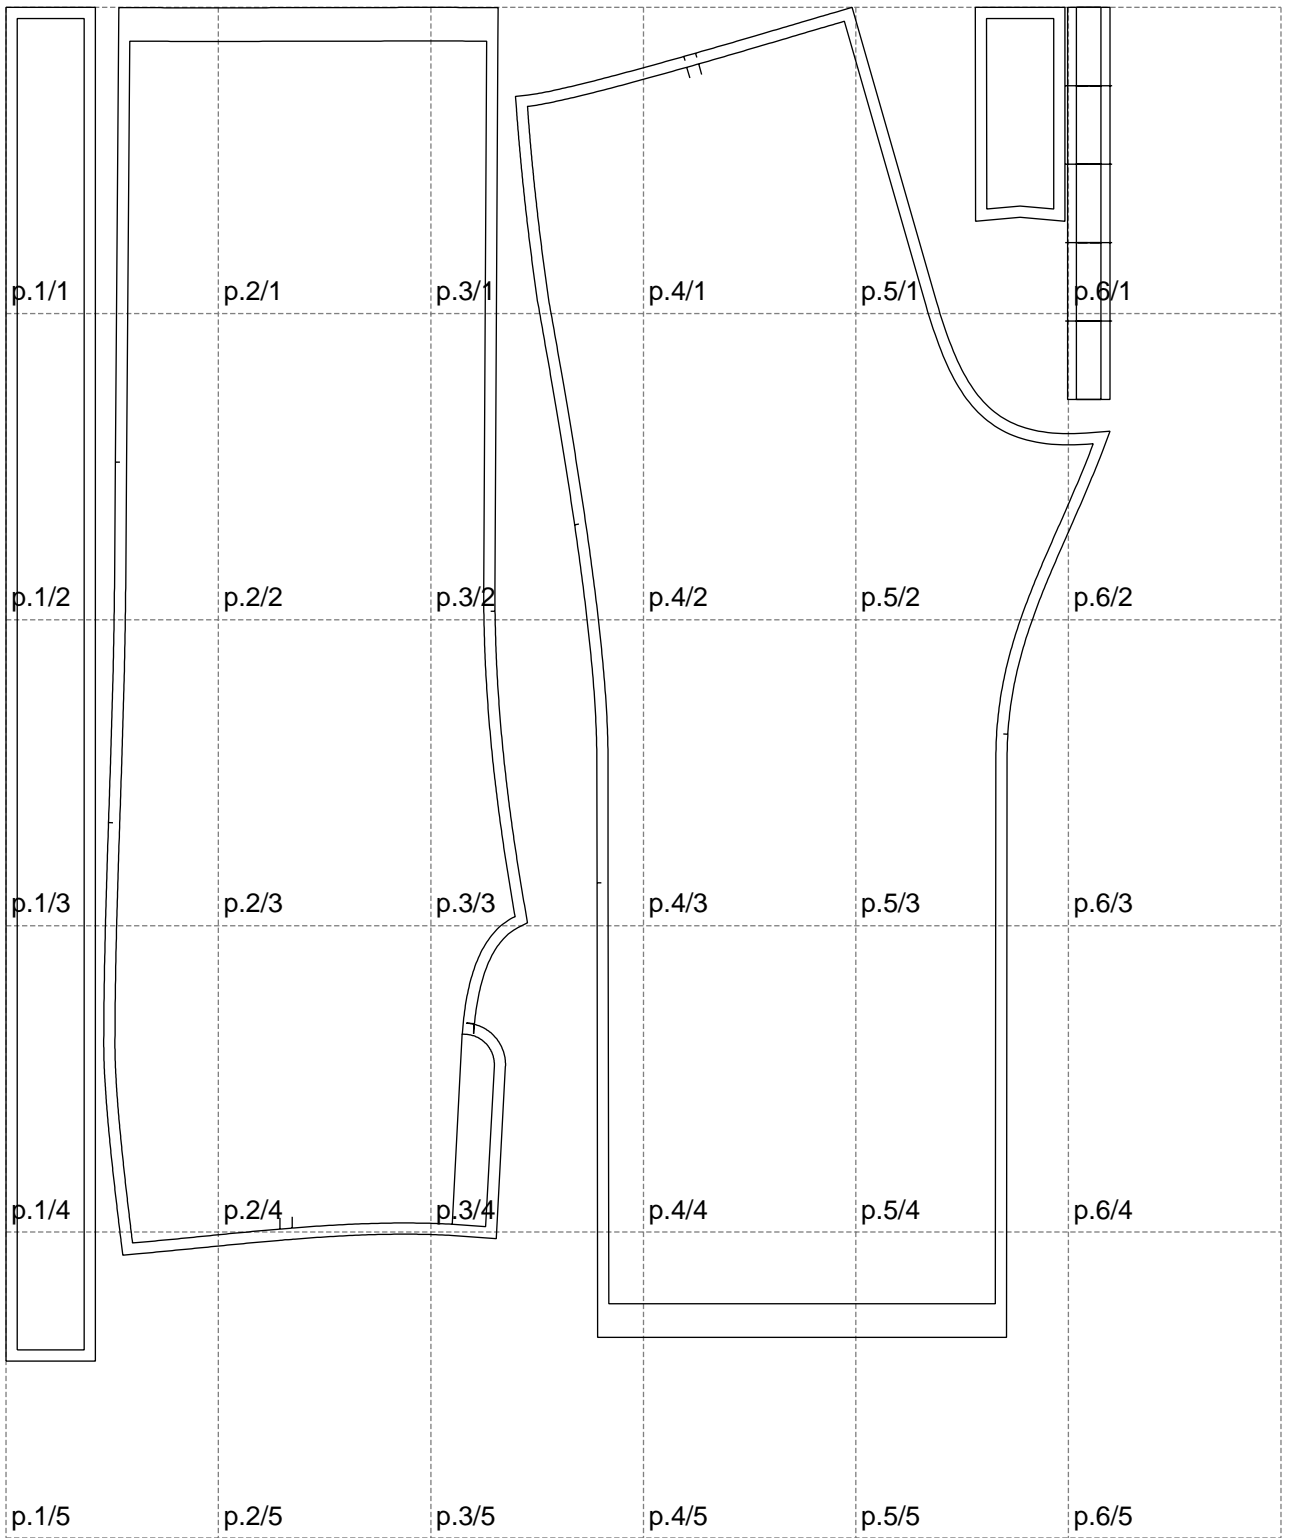

Not for print

Paper size: A4, size:988.18 x1209.05 mm

Example

size:1450.98 x2229.82 mm

Maneken =1 ver.0

rz_1=170

rz_16=120

rz_17=104

rz_18=103.6

rz_19=128

rz_20=125.1

.
.
.