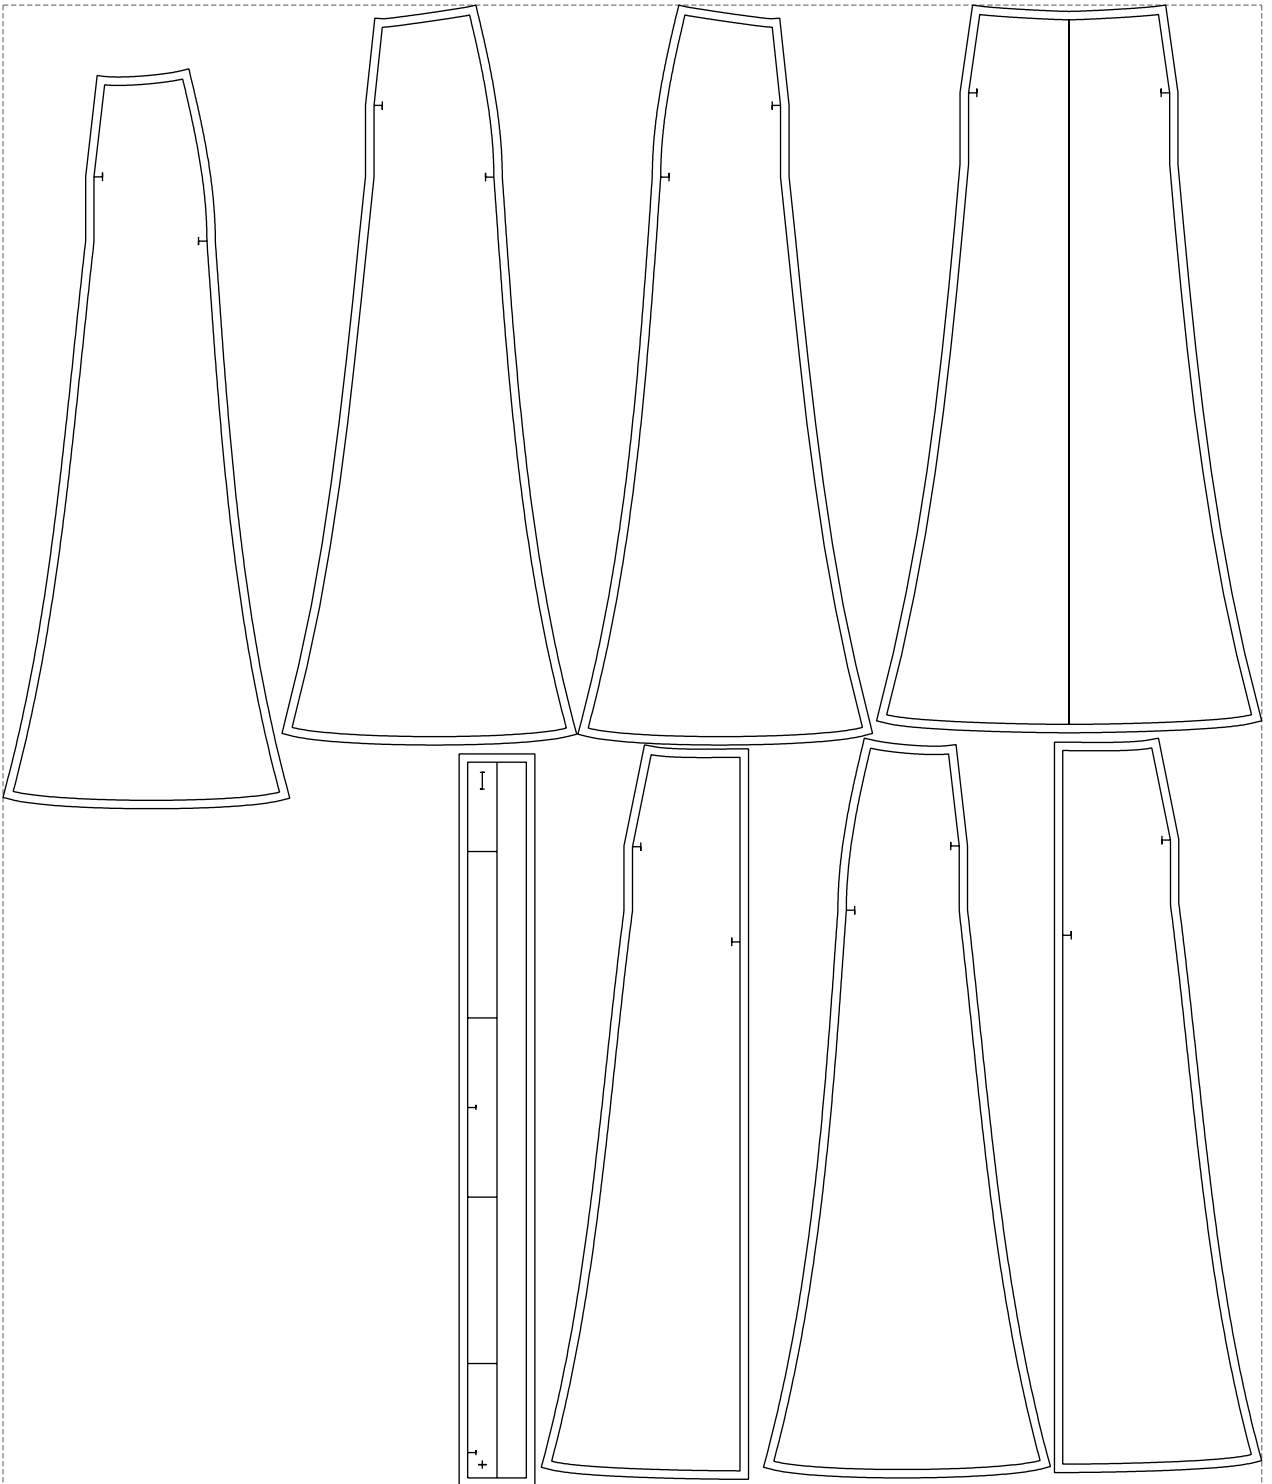

Not for print

Paper size: A4, size:1298.31 x881.46 mm

# Example

size:1499.00 x1764.46 mm

Maneken =1 ver.0

rz\_1=170

rz\_16=92

rz\_17=78.8

rz\_18=71.8

rz\_19=100

rz\_20=98.1

---

. . . . .  
. . . . .  
. . . . .