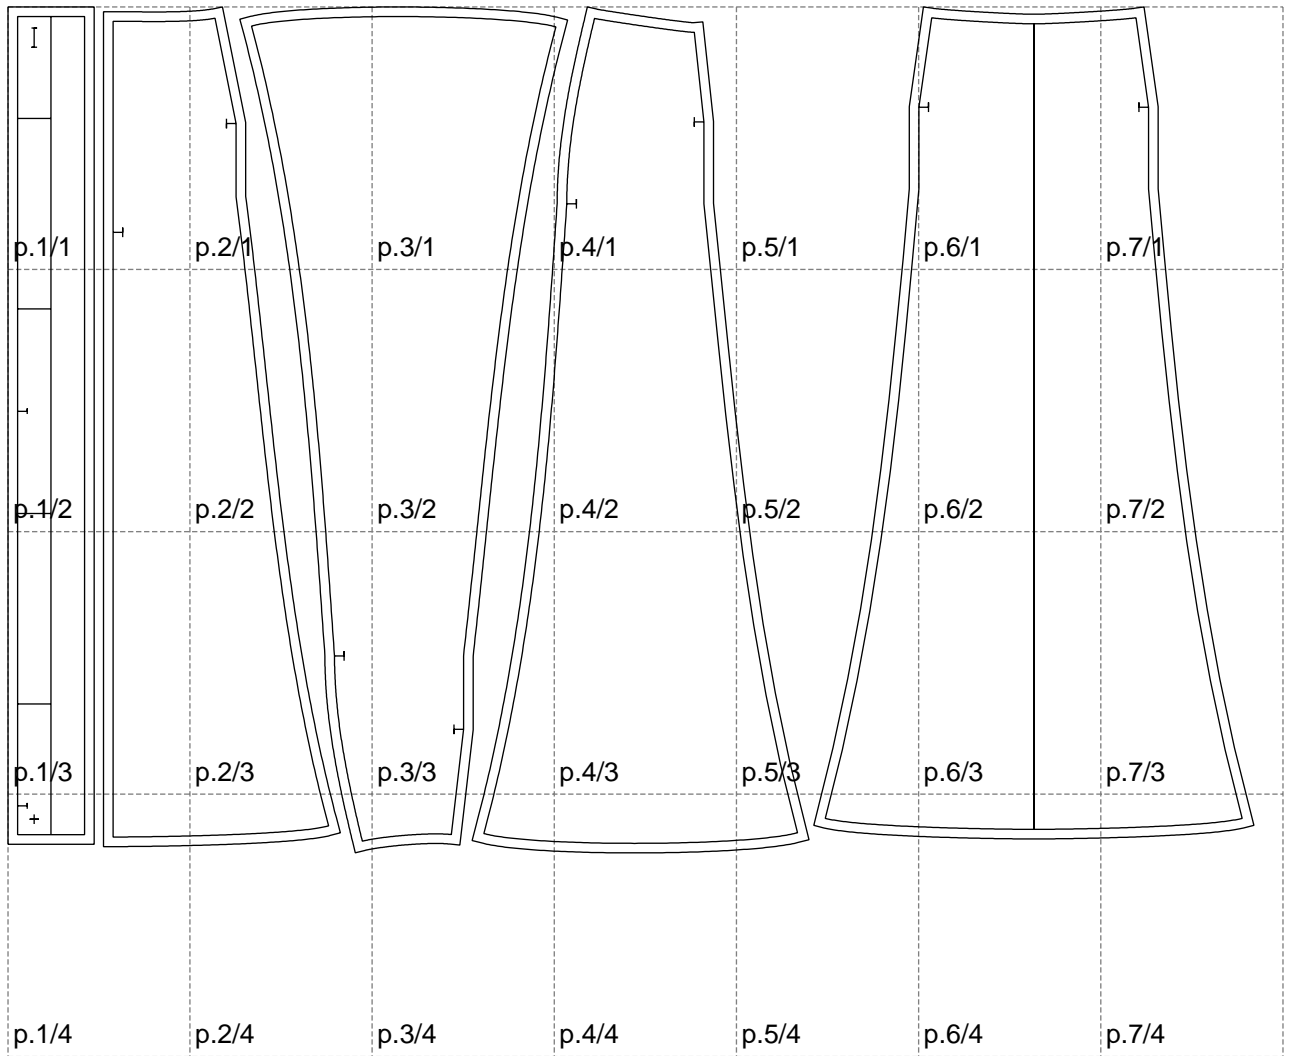

Not for print

Paper size: A4, size:1298.31 x881.46 mm

# Example

size:1499.00 x1764.46 mm

Maneken =1 ver.0

rz\_1=170

rz\_16=92

rz\_17=78.8

rz\_18=71.8

rz\_19=100

rz\_20=98.1

---

. . . . .  
. . . . .  
. . . . .