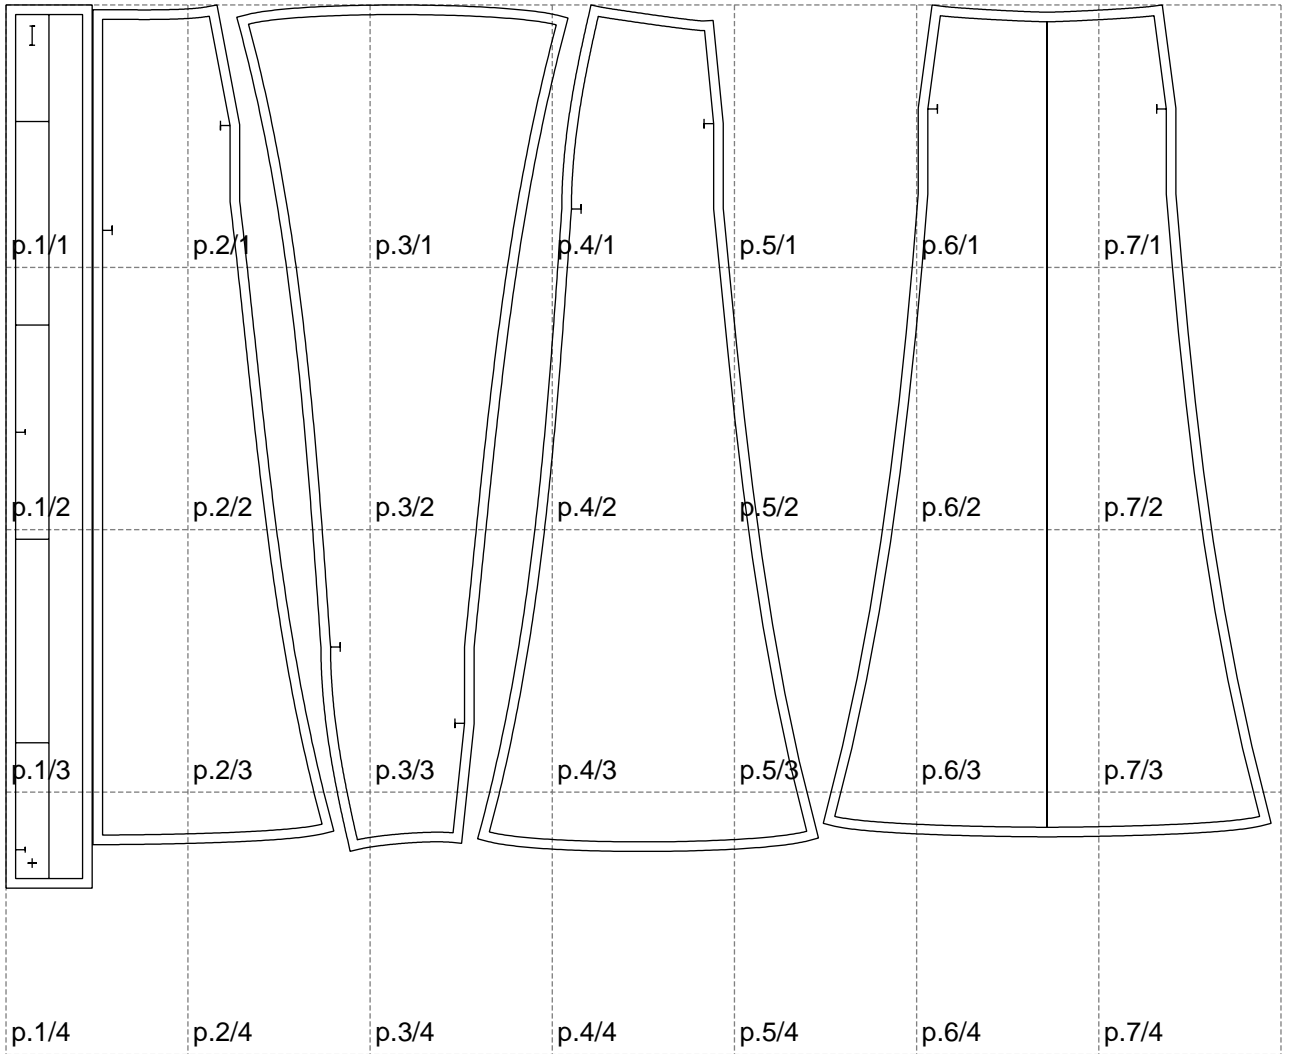

Not for print

Paper size: A4, size:1318.45 x920.22 mm

# Example

size:1499.00 x1813.84 mm

Maneken =1 ver.0

rz\_1=170

rz\_16=96

rz\_17=82

rz\_18=76

rz\_19=104

rz\_20=101.8

---

. . . . .  
. . . . .  
. . . . .