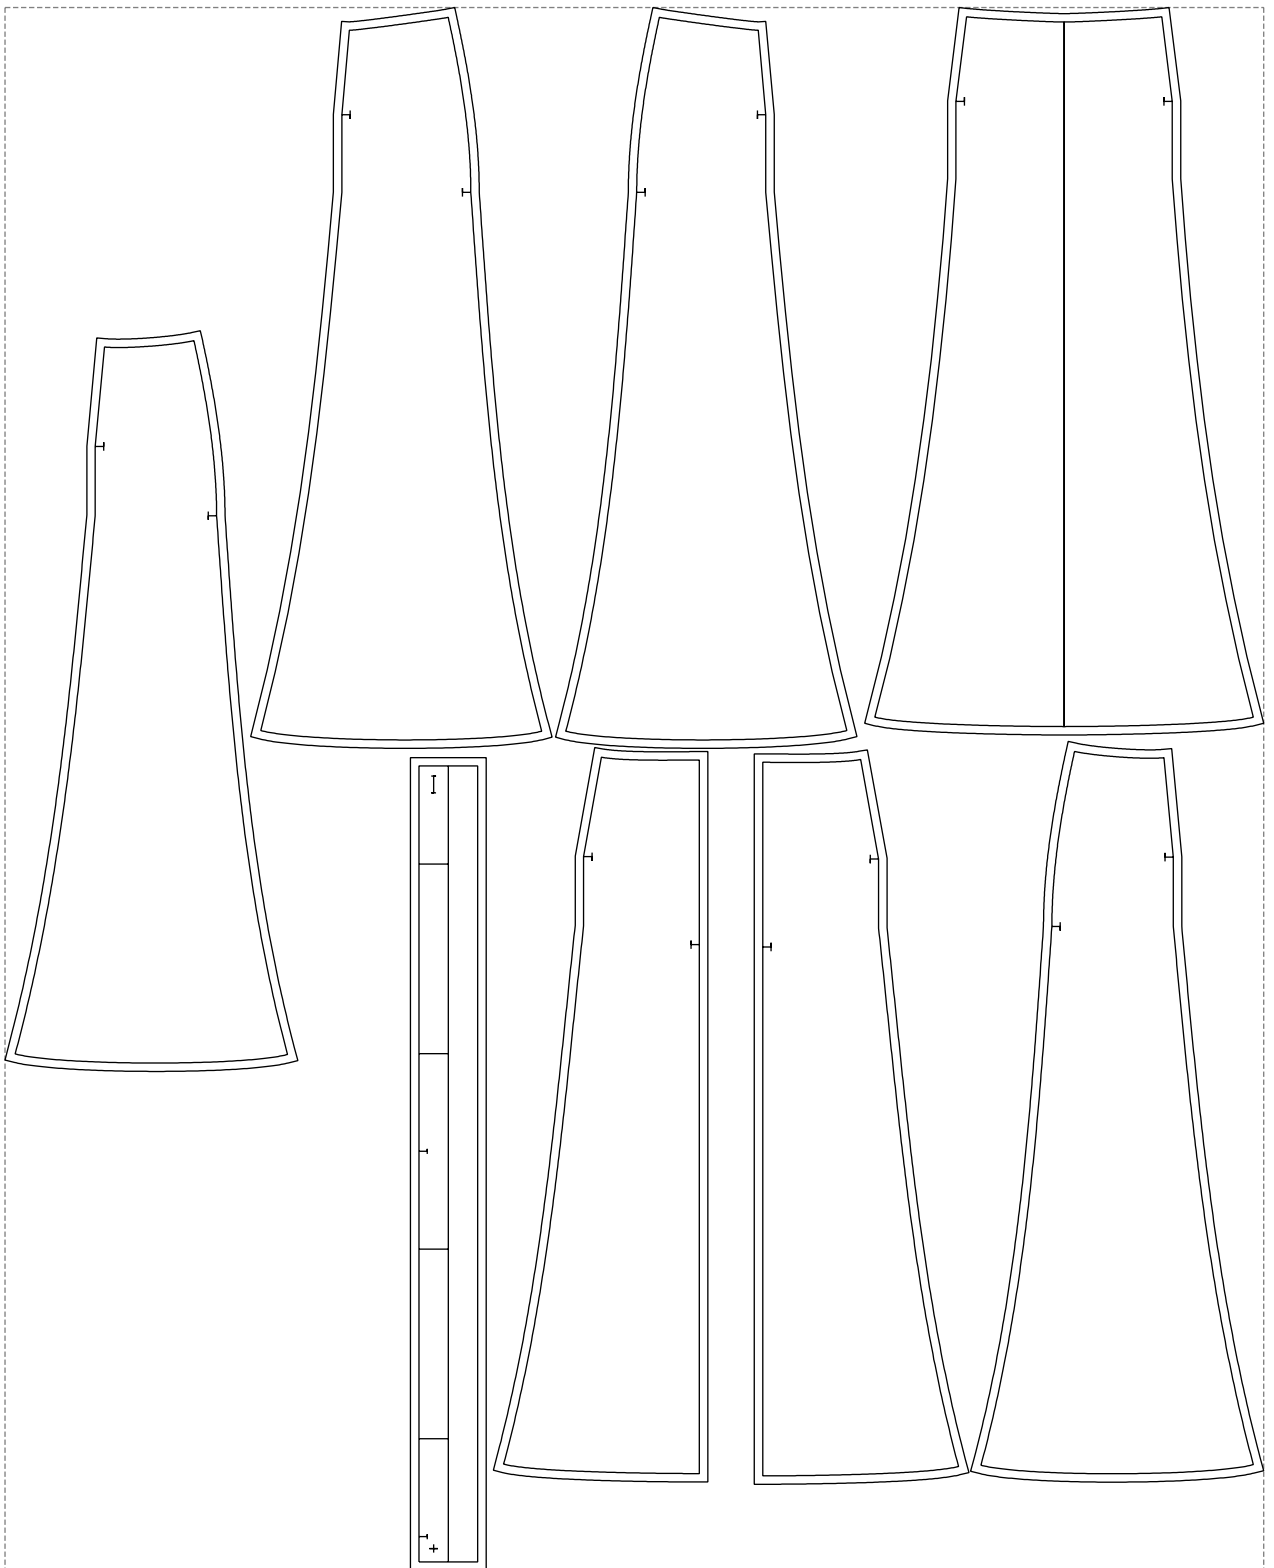

Not for print

Paper size: A4, size:1358.72 x968.04 mm

# Example

size:1499.00 x1861.66 mm

Maneken =1 ver.0

rz\_1=170

rz\_16=100

rz\_17=85.4

rz\_18=80.2

rz\_19=108

rz\_20=105.4

---

. . . . .  
. . . . .  
. . . . .