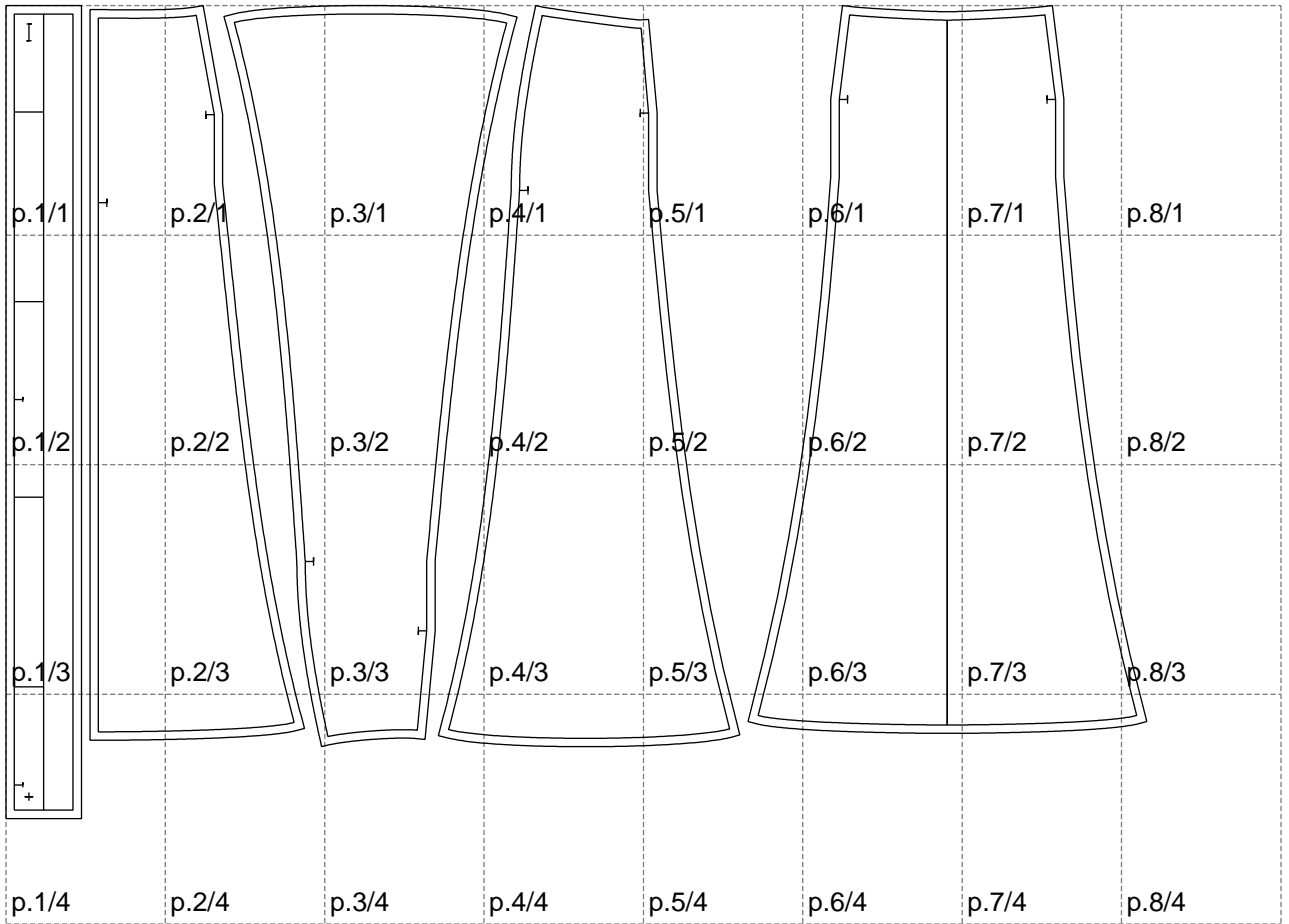

Not for print

Paper size: A4, size:1358.72 x968.04 mm

# Example

size:1499.00 x1861.66 mm

Maneken =1 ver.0

rz\_1=170

rz\_16=100

rz\_17=85.4

rz\_18=80.2

rz\_19=108

rz\_20=105.4

---

. . . . .  
. . . . .  
. . . . .