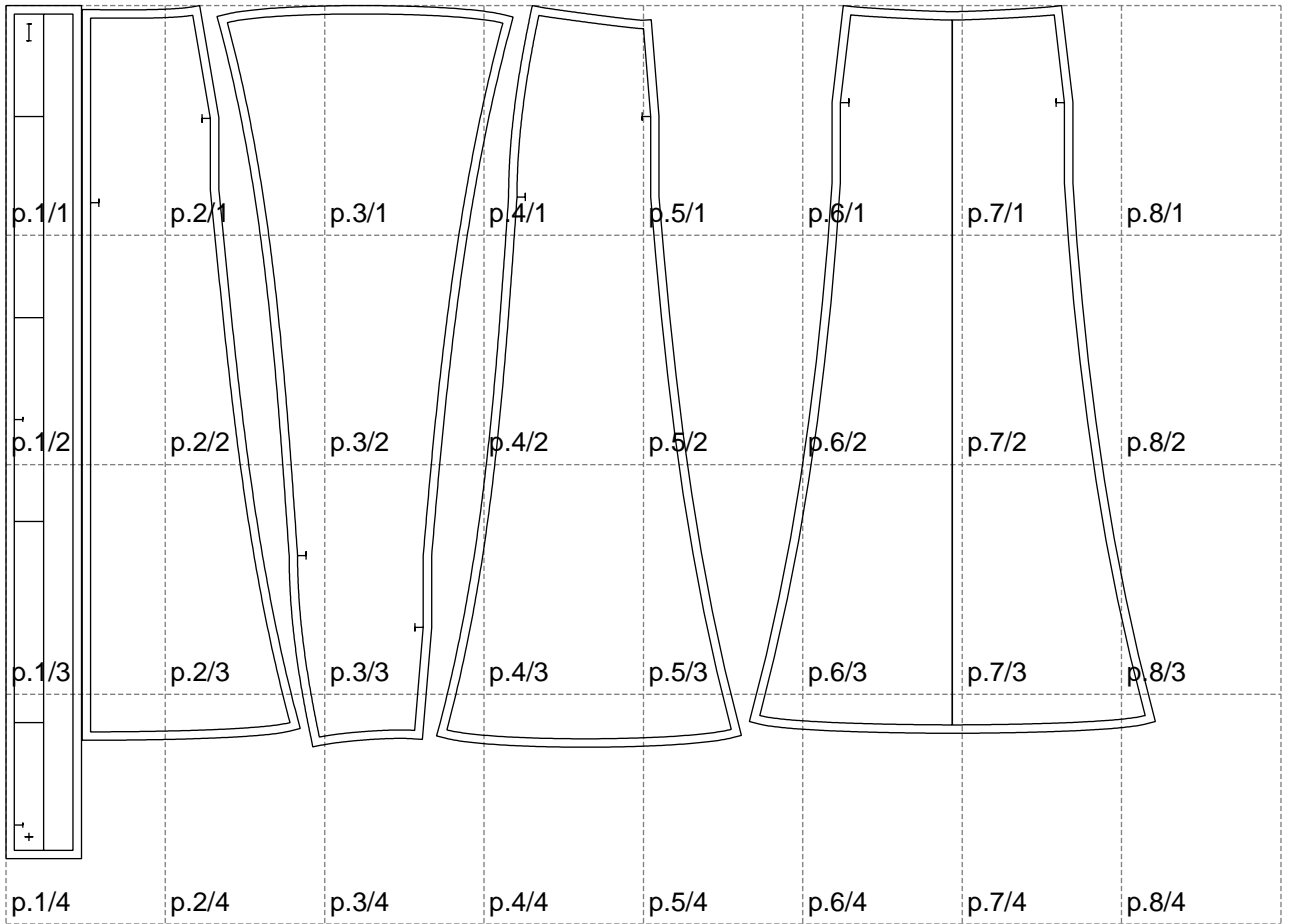

Not for print

Paper size: A4, size:1368.79 x1015.86 mm

# Example

size:1499.00 x1901.48 mm

Maneken =1 ver.0

rz\_1=170

rz\_16=104

rz\_17=88.9

rz\_18=84.4

rz\_19=112

rz\_20=109.3

---

. . . . .  
. . . . .  
. . . . .