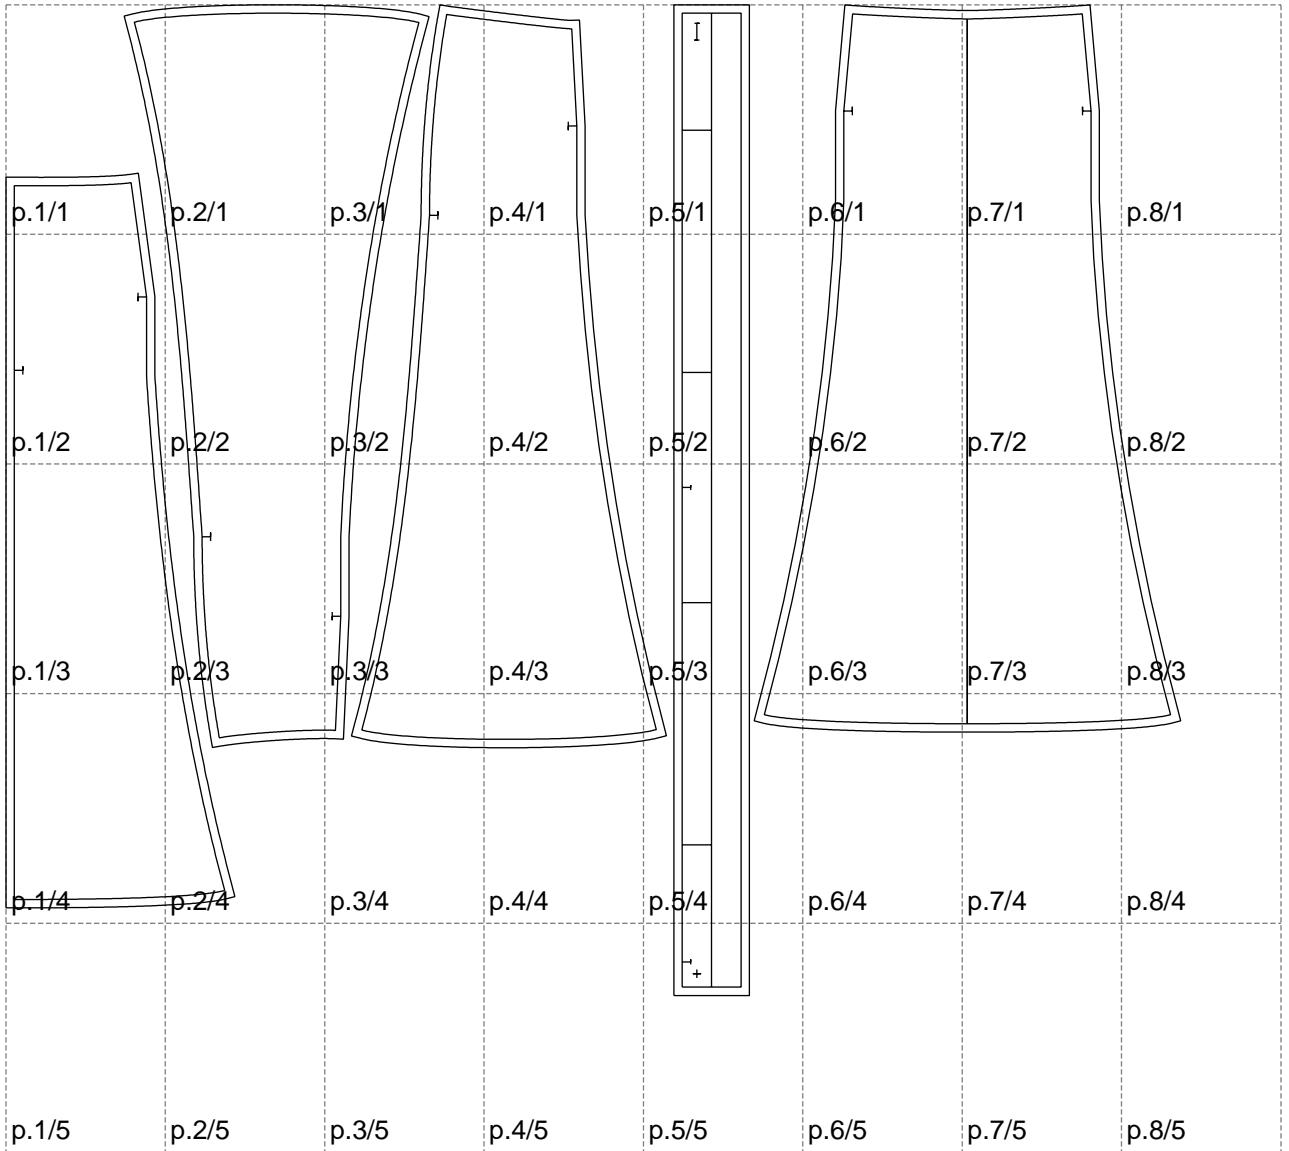

Not for print

Paper size: A4, size:1399.00 x1179.74 mm

# Example

size:1478.90 x2056.13 mm

Maneken =1 ver.0

rz\_1=170

rz\_16=116

rz\_17=100

rz\_18=98.8

rz\_19=124

rz\_20=121

---

. . . . .  
. . . . .  
. . . . .