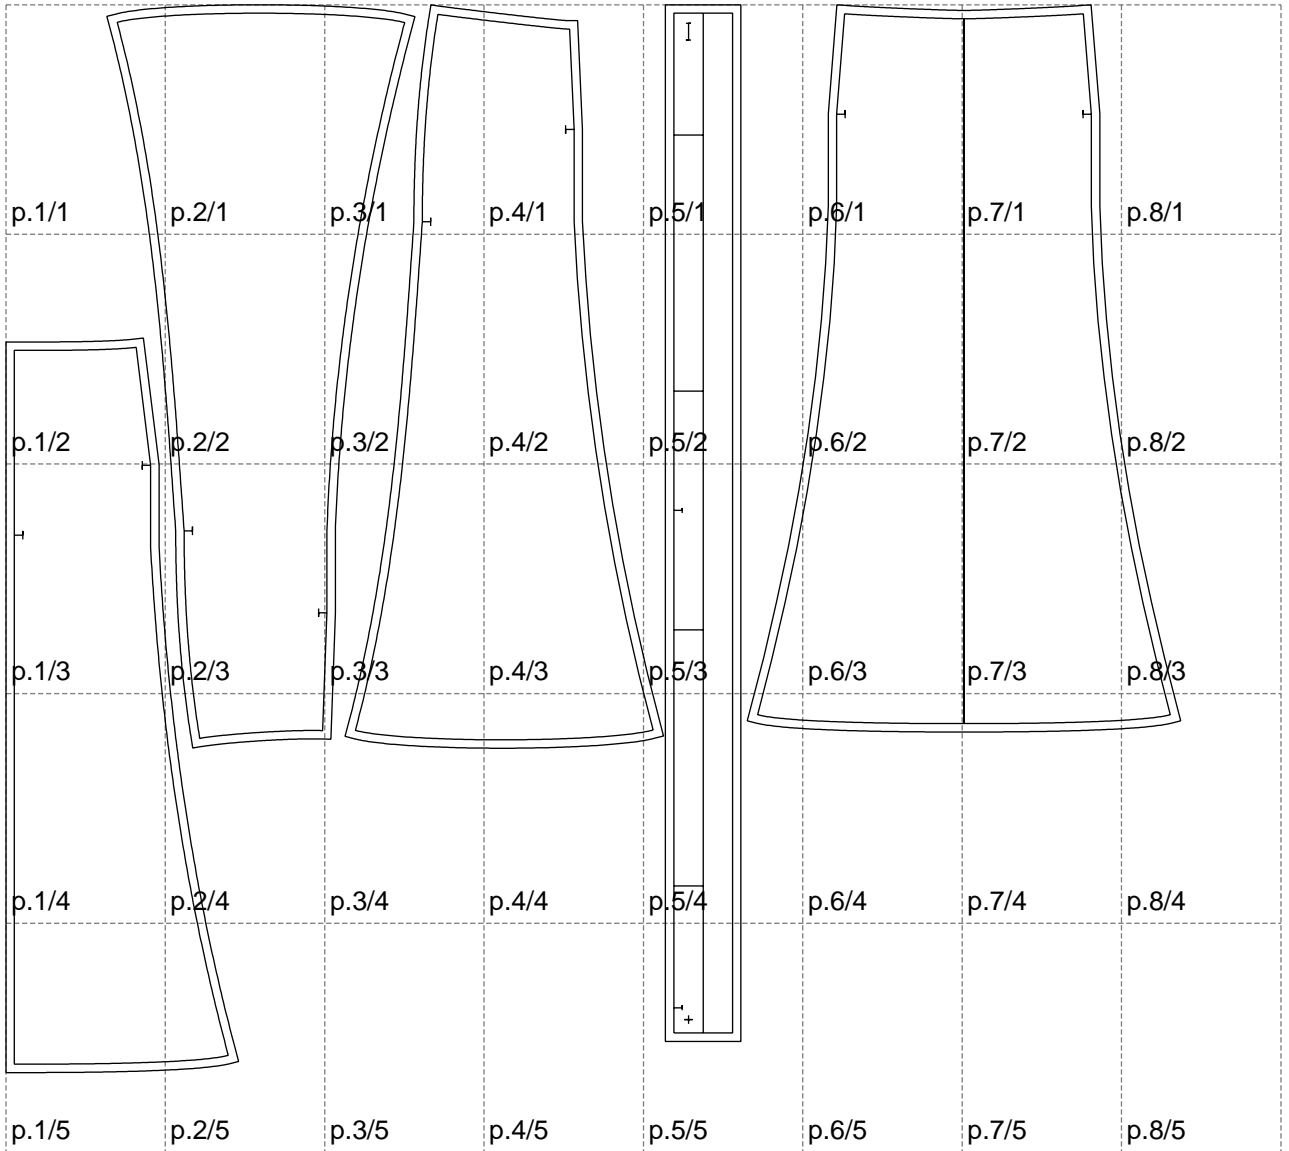

Not for print

Paper size: A4, size:1399.00 x1271.53 mm

# Example

size:1499.00 x2108.36 mm

Maneken =1 ver.0

rz\_1=170

rz\_16=120

rz\_17=104

rz\_18=103.6

rz\_19=128

rz\_20=125.1

---

. . . . .  
. . . . .  
. . . . .