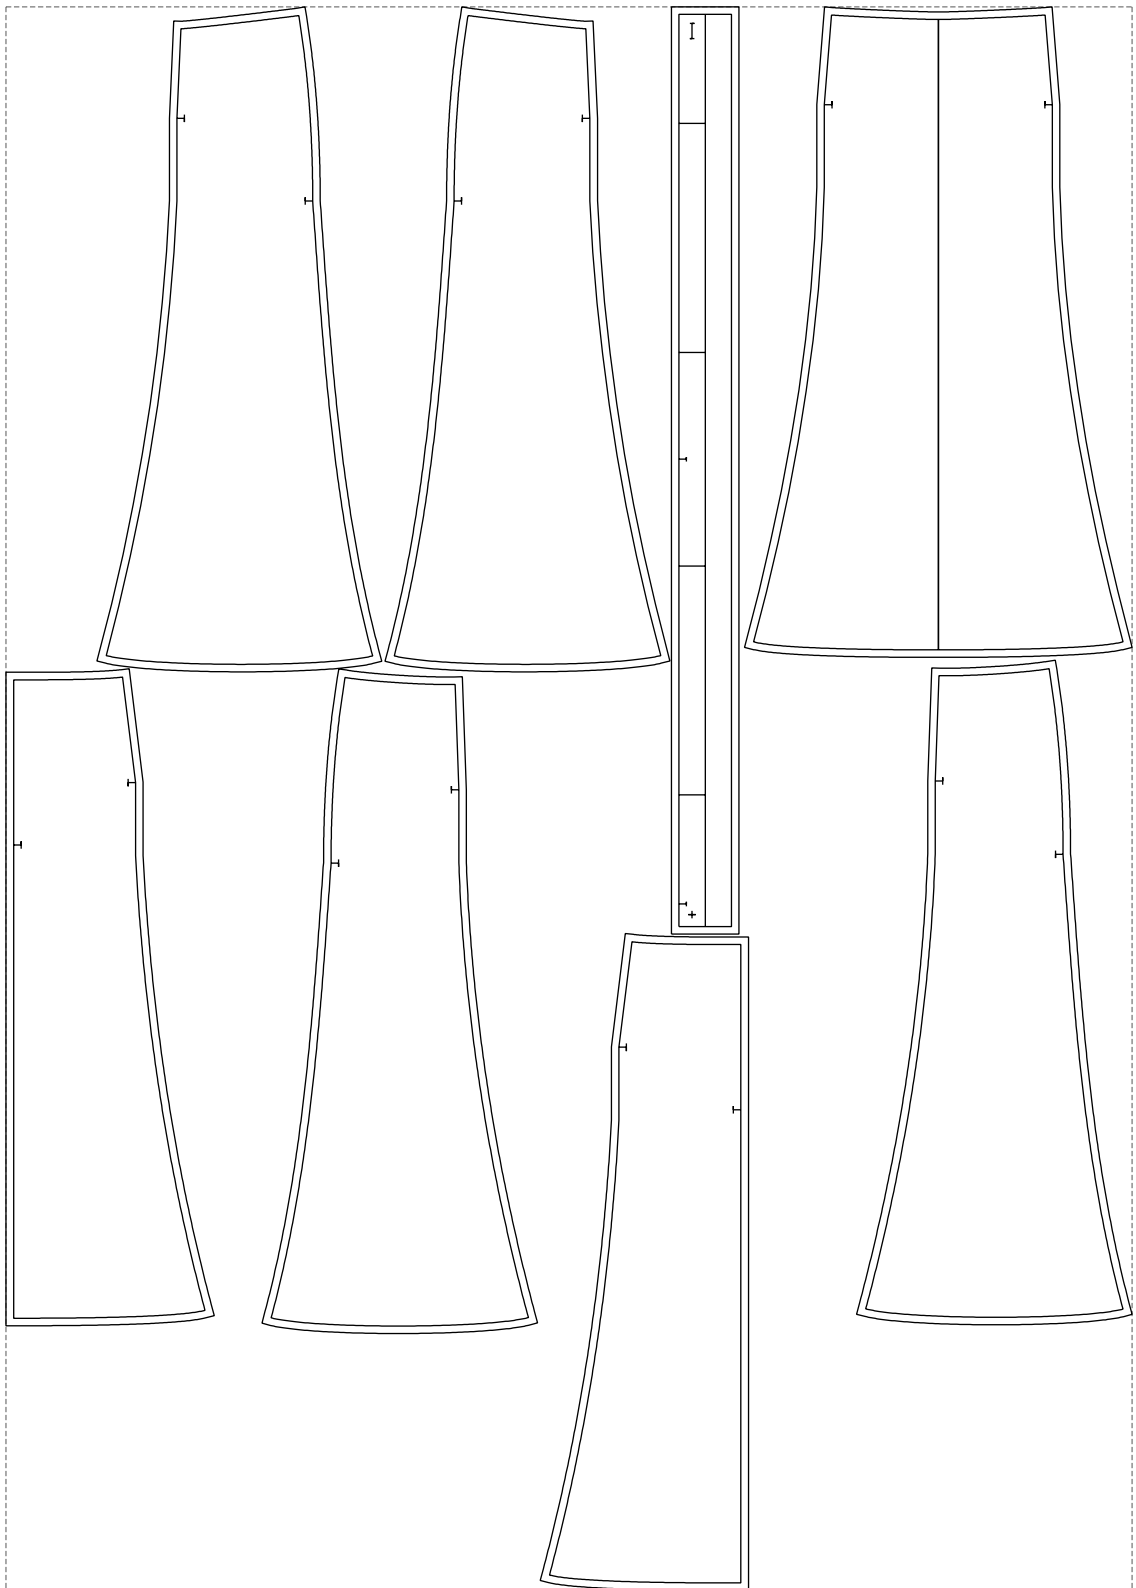

Not for print

Paper size: A4, size:1399.00 x1271.53 mm

# Example

size:1499.00 x2108.36 mm

Maneken =1 ver.0

rz\_1=170

rz\_16=120

rz\_17=104

rz\_18=103.6

rz\_19=128

rz\_20=125.1

---

. . . . .  
. . . . .  
. . . . .