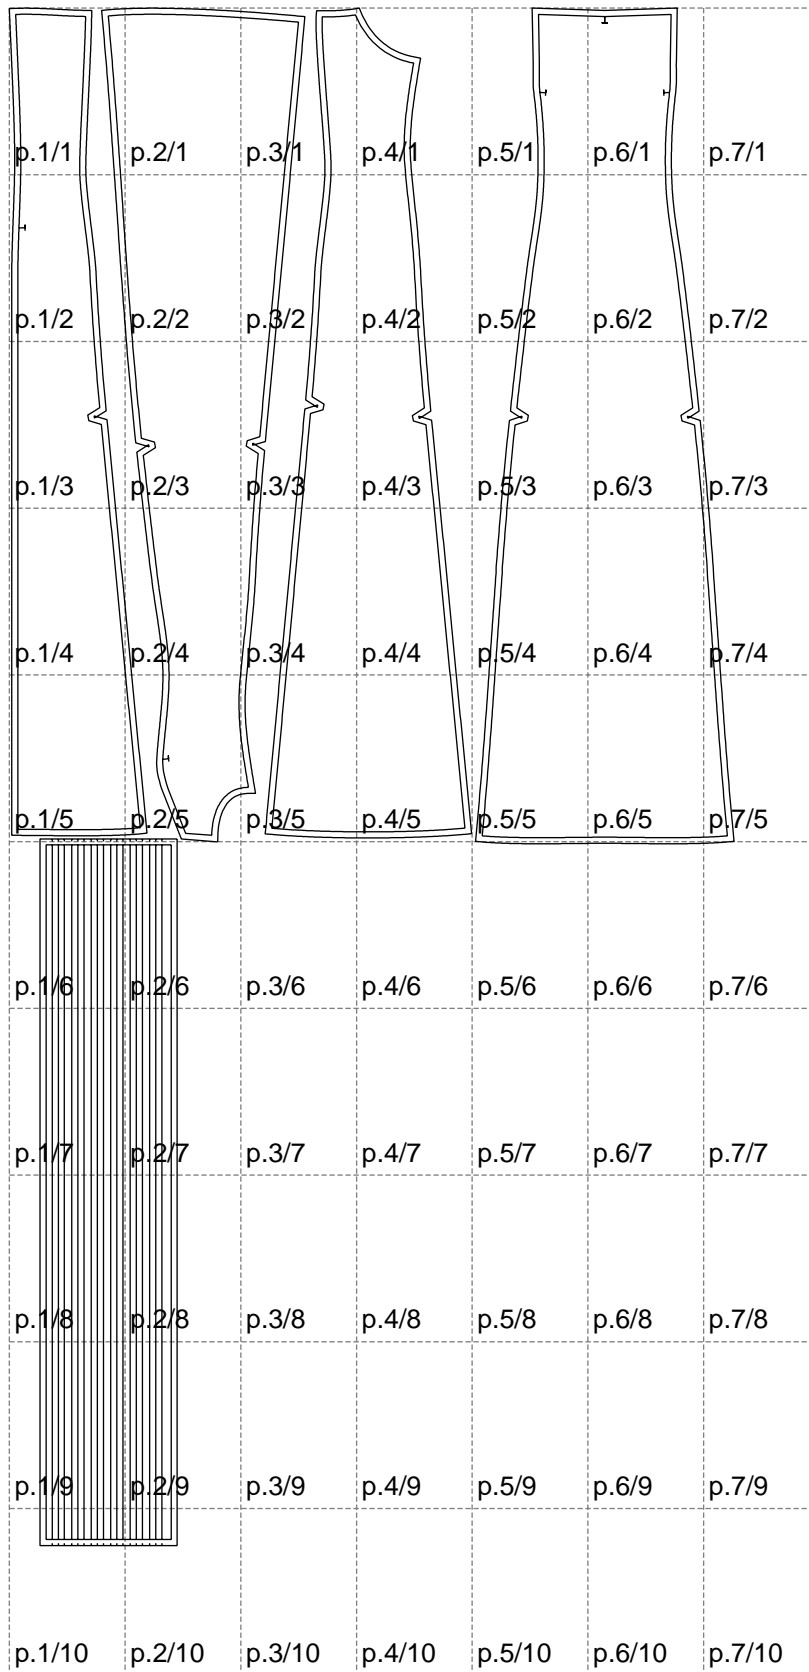

Not for print

Paper size: A4, size:1188.42 x2521.26 mm

# Example

size:455.72 x1159.00 mm

Maneken =1 ver.0

rz\_1=170

rz\_16=96

rz\_17=82

rz\_18=76

rz\_19=104

rz\_20=101.8

---

. . . . .  
. . . . .  
. . . . .