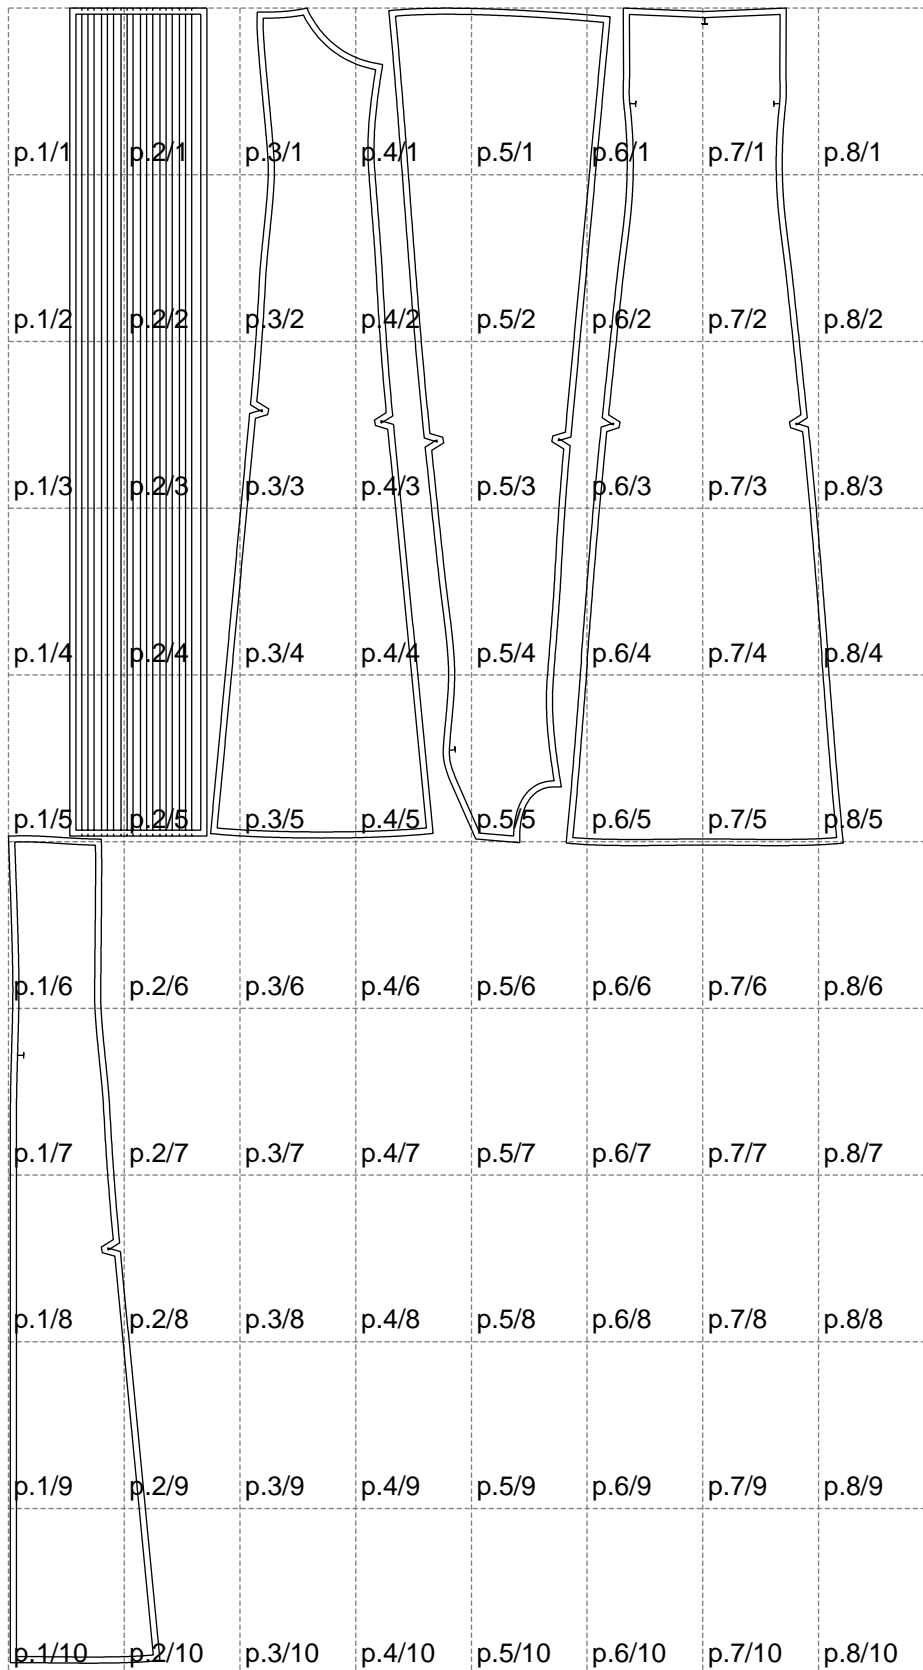

Not for print

Paper size: A4, size:1368.99 x2713.97 mm

# Example

size:455.72 x1357.80 mm

Maneken =1 ver.0

rz\_1=170

rz\_16=116

rz\_17=100

rz\_18=98.8

rz\_19=124

rz\_20=121

---

. . . . .  
. . . . .  
. . . . .