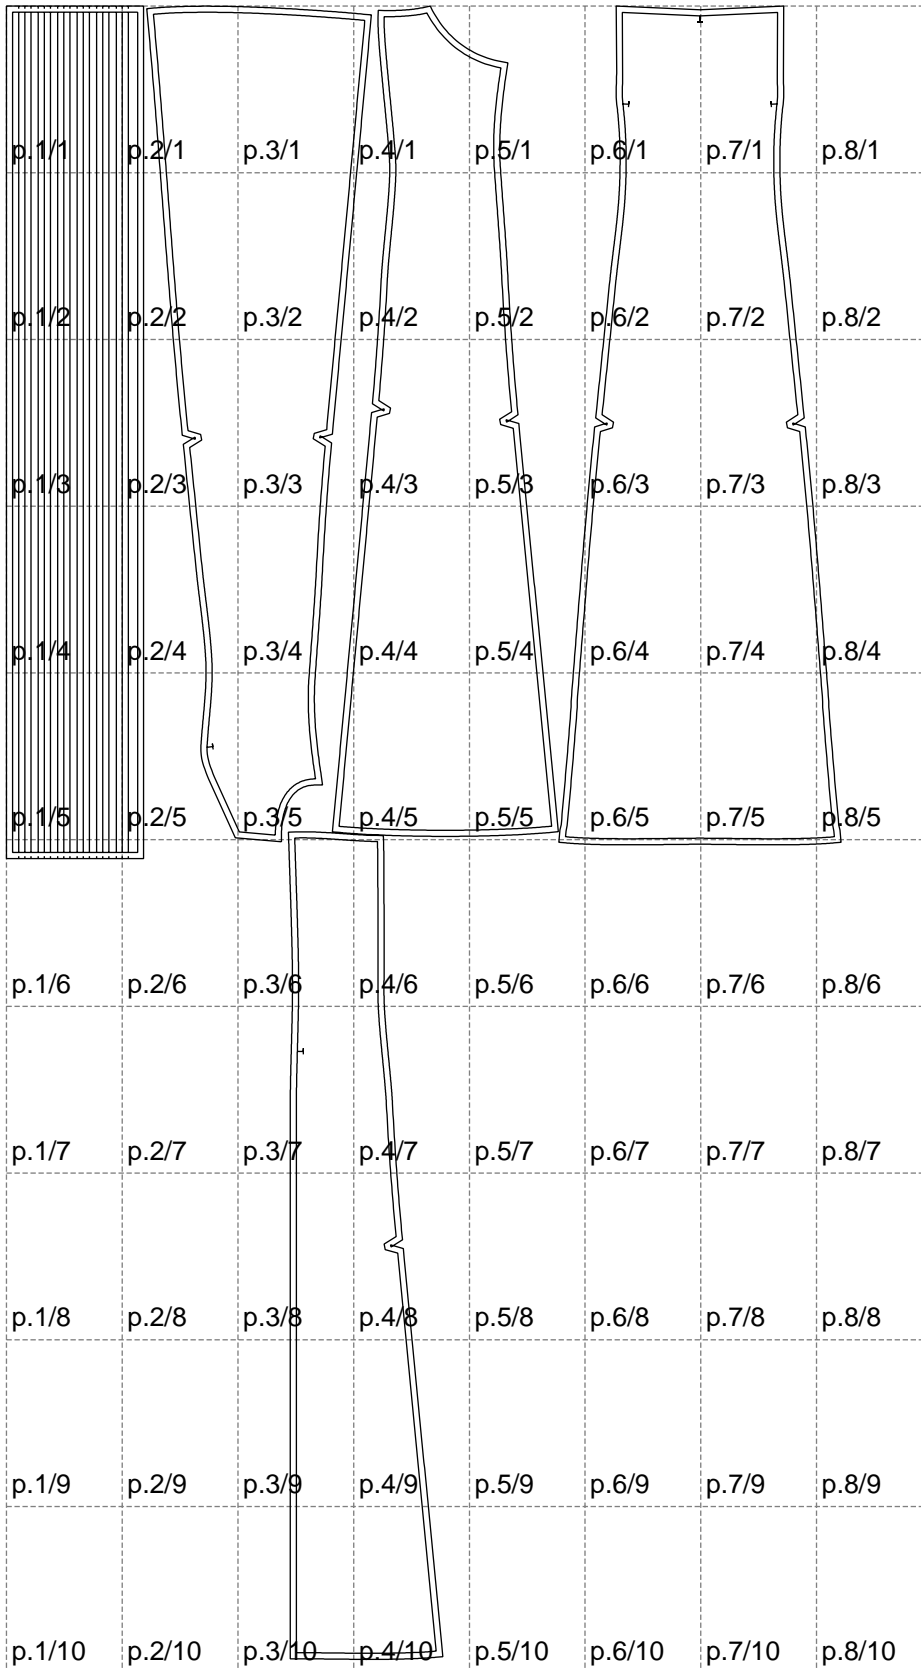

Not for print

Paper size: A4, size:1368.90 x2711.03 mm

# Example

size:455.72 x1398.00 mm

Maneken =1 ver.0

rz\_1=170

rz\_16=120

rz\_17=104

rz\_18=103.6

rz\_19=128

rz\_20=125.1

---

. . . . .  
. . . . .  
. . . . .