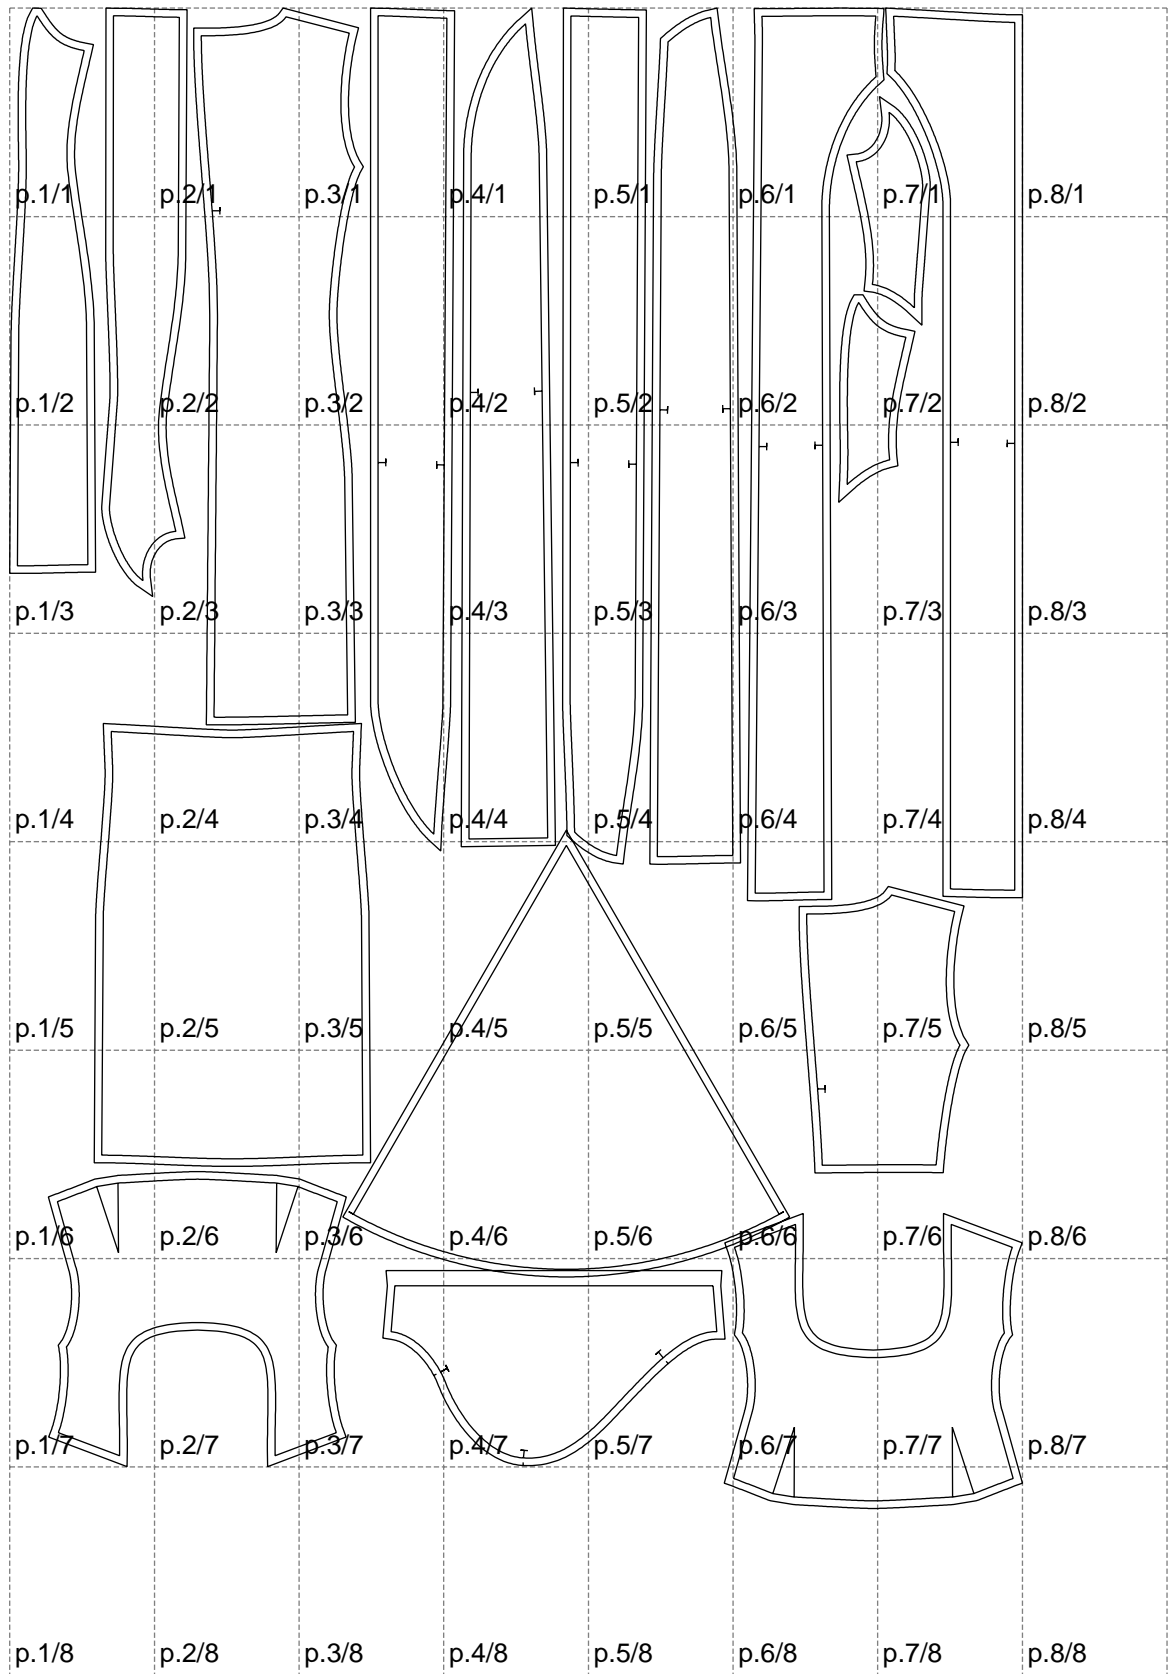

Not for print

Paper size: A4, size:1328.65 x1968.27 mm

# Example

size:1506.61 x4188.24 mm

Maneken =1 ver.0

rz\_1=170

rz\_16=92

rz\_17=78.8

rz\_18=71.8

rz\_19=100

rz\_20=98.1

---

. . . . .  
. . . . .  
. . . . .