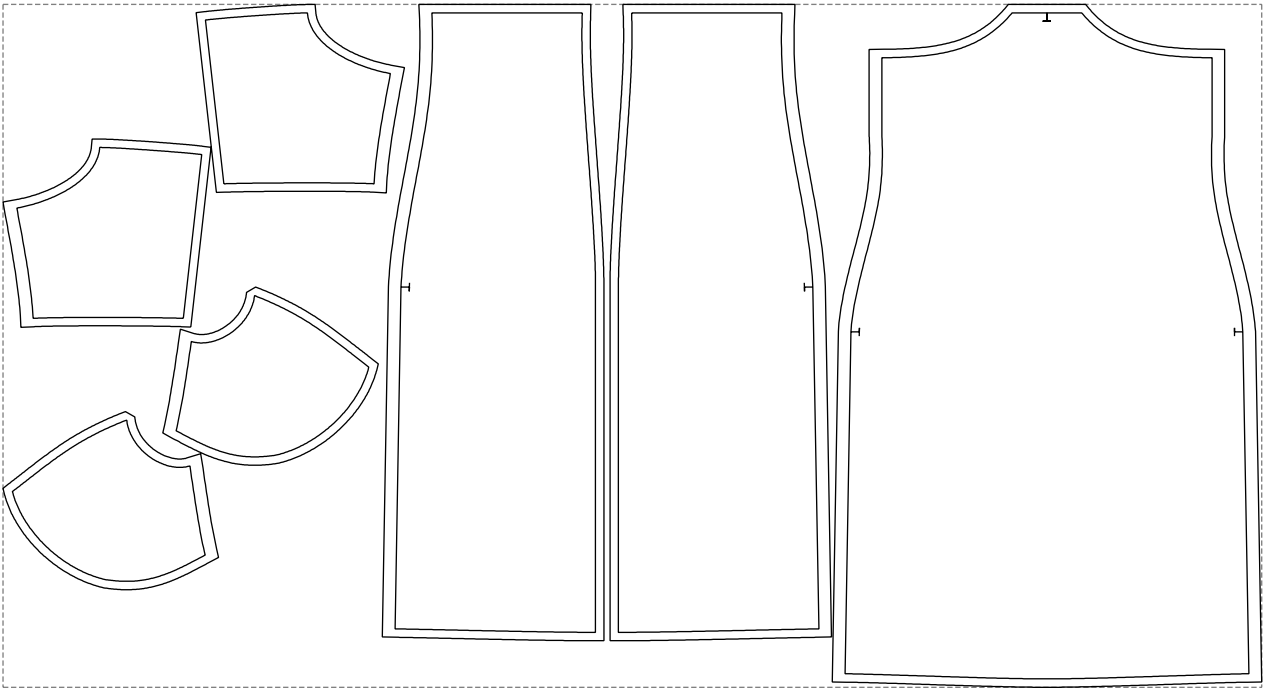

Not for print

Paper size: A4, size:1399.00 x813.34 mm

# Example

size:1499.00 x813.34 mm

Maneken =1 ver.0

rz\_1=170

rz\_16=88

rz\_17=75.6

rz\_18=67.6

rz\_19=96