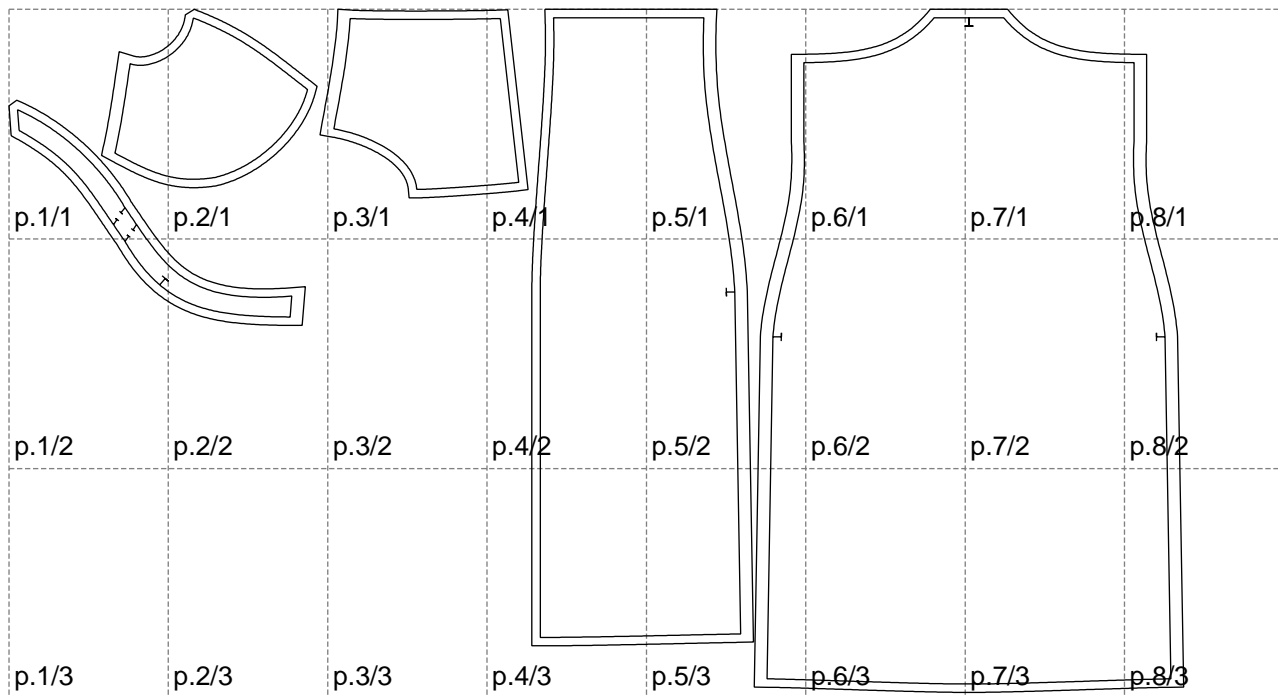

Not for print

Paper size: A4, size:1399.00 x813.34 mm

# Example

size:1499.00 x813.34 mm

Maneken =1 ver.0

rz\_1=170

rz\_16=88

rz\_17=75.6

rz\_18=67.6

rz\_19=96

rz\_20=94.6

---

. . . . .  
. . . . .  
. . . . .