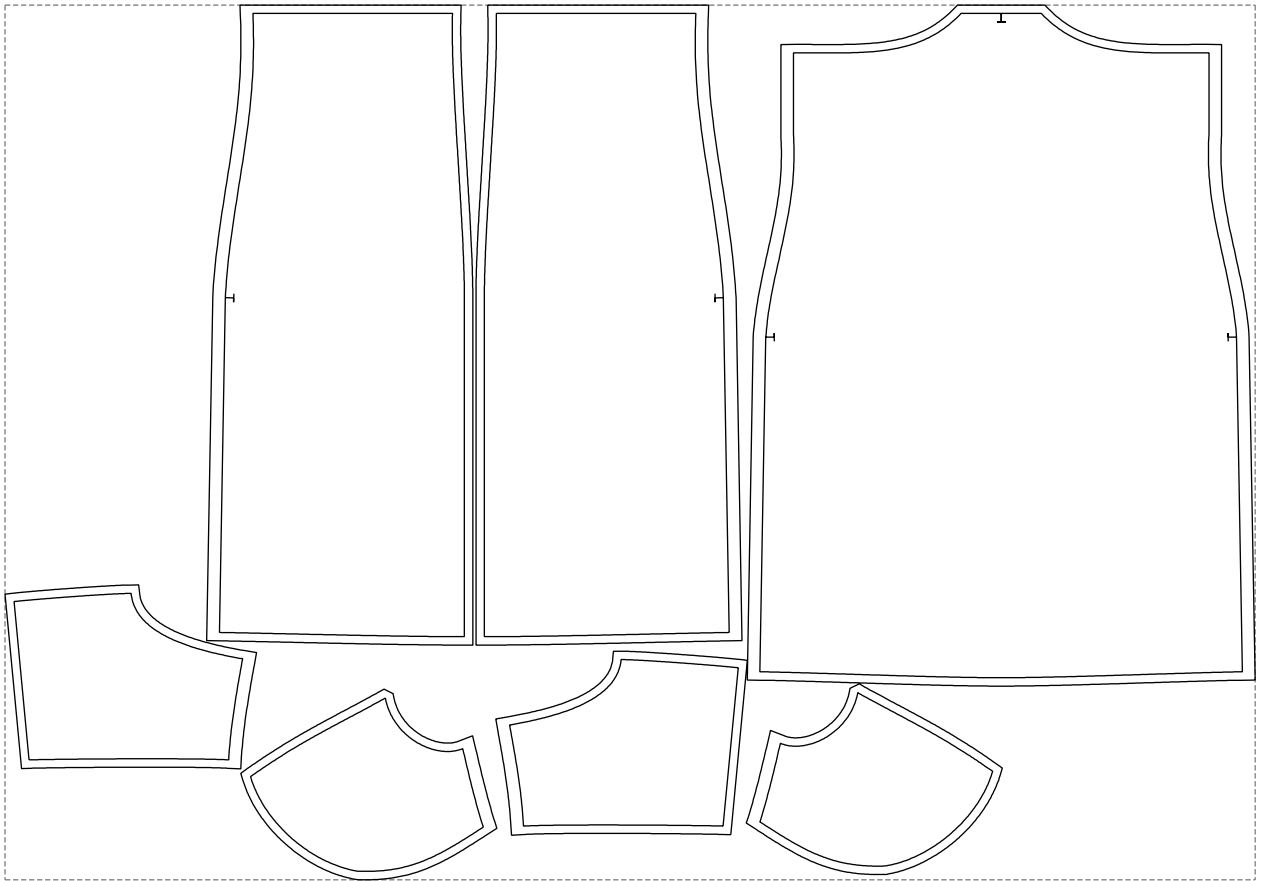

Not for print

Paper size: A4, size:1399.00 x811.19 mm

# Example

size:1488.92 x1041.89 mm

Maneken =1 ver.0

rz\_1=170

rz\_16=108

rz\_17=92.5

rz\_18=89.2

rz\_19=116