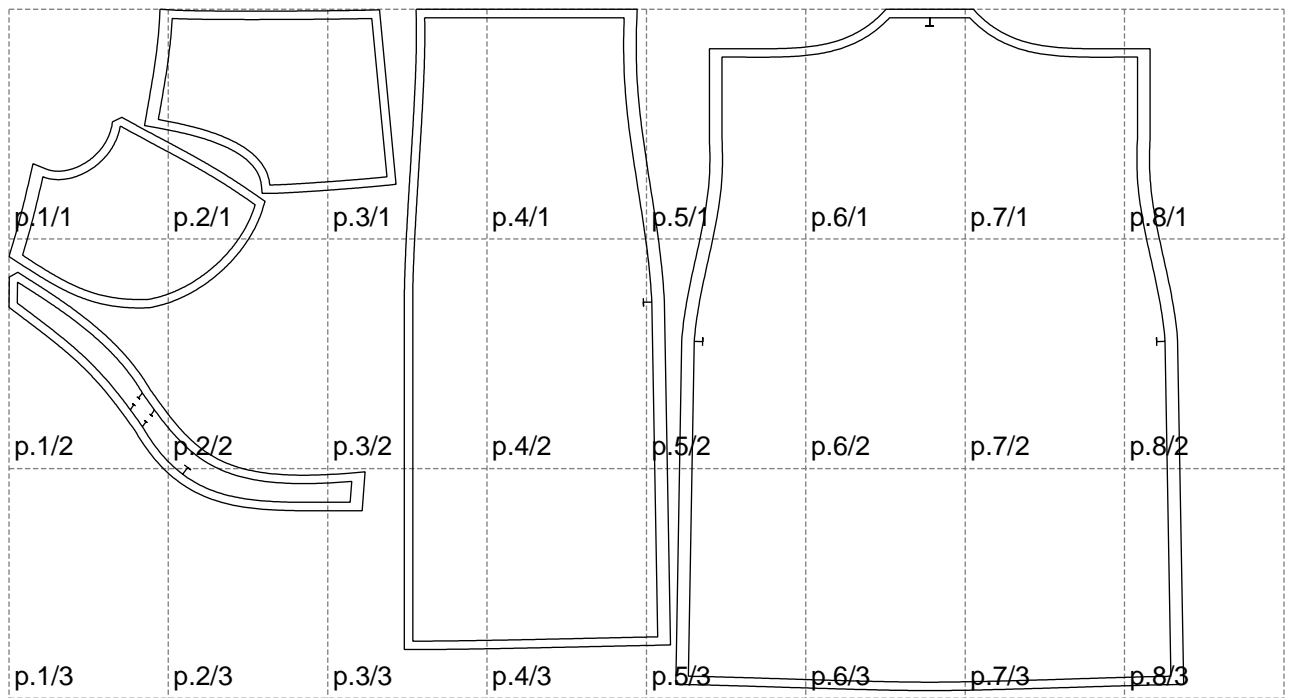

Not for print

Paper size: A4, size:1399.00 x811.19 mm

# Example

size:1488.92 x1041.89 mm

Maneken =1 ver.0

rz\_1=170

rz\_16=108

rz\_17=92.5

rz\_18=89.2

rz\_19=116

rz\_20=113

---

. . . . .  
. . . . .  
. . . . .